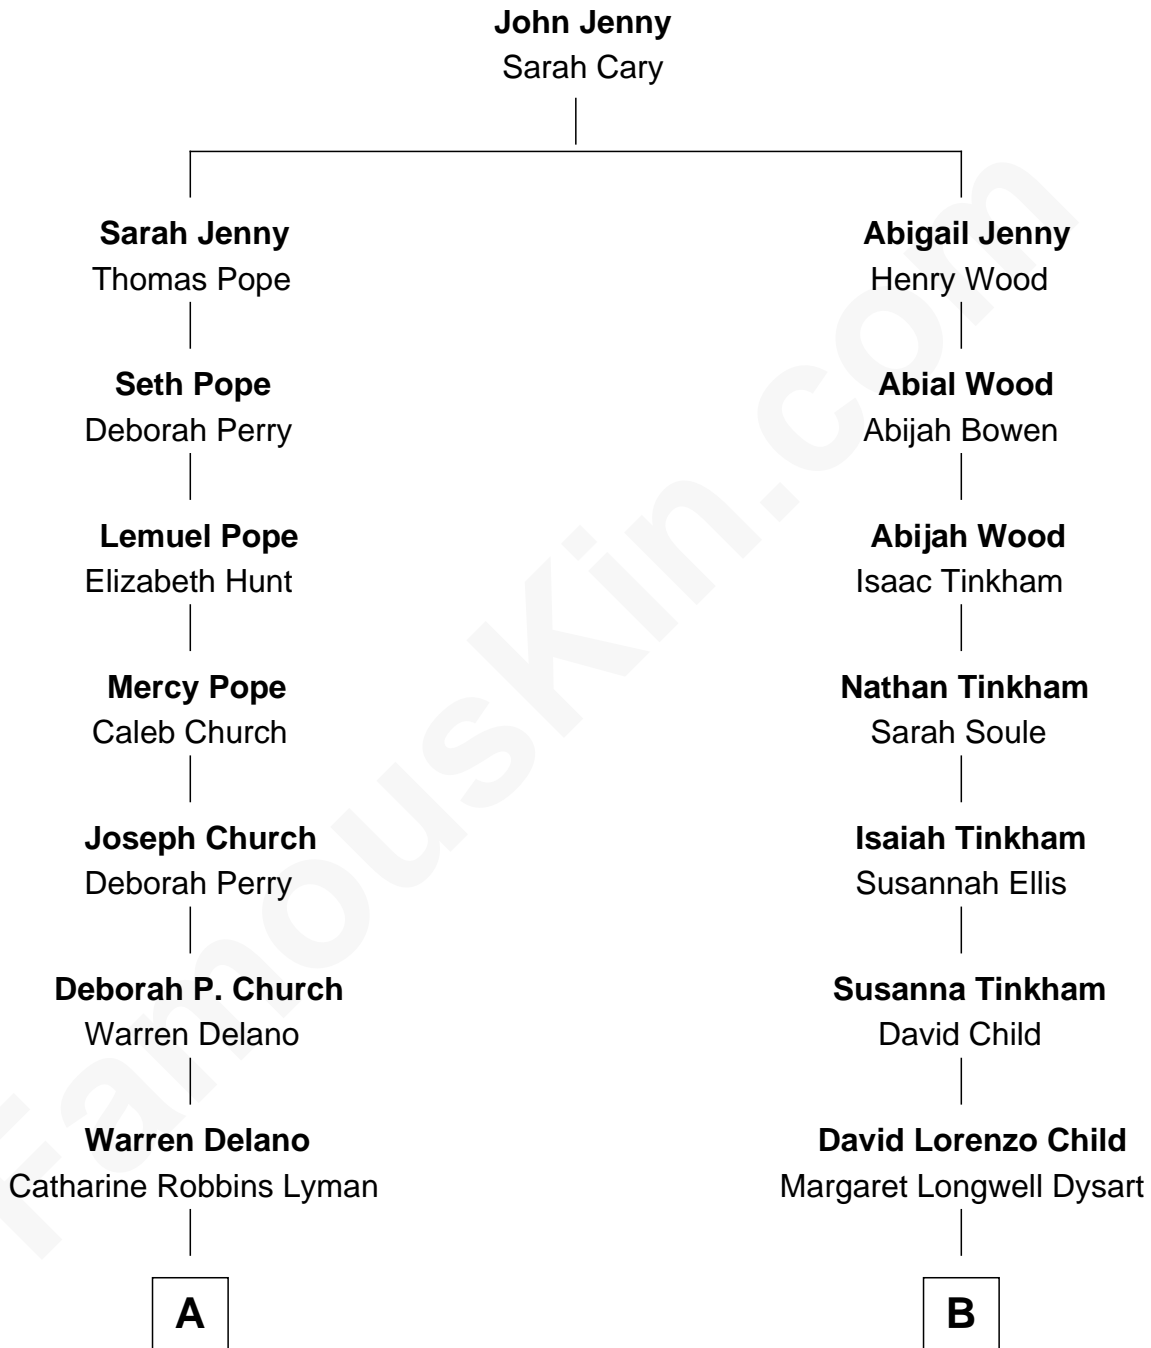

FamousKin.com
Relationship Chart of
Franklin D. Roosevelt
32nd U.S. President

8th cousin 2 times removed of

Dick Van Dyke
TV Actor - "The Dick Van Dyke Show"

A

Sara Delano
James Roosevelt

Franklin D. Roosevelt
32nd U.S. President

B

Susan Elizabeth Child
Ninian Alphonse McCord

Charles Cornelius McCord
Adeline Verinda Neal

Hazel Victoria McCord
Loren Wayne Van Dyke

Dick Van Dyke
TV Actor - "The Dick Van Dyke Show"