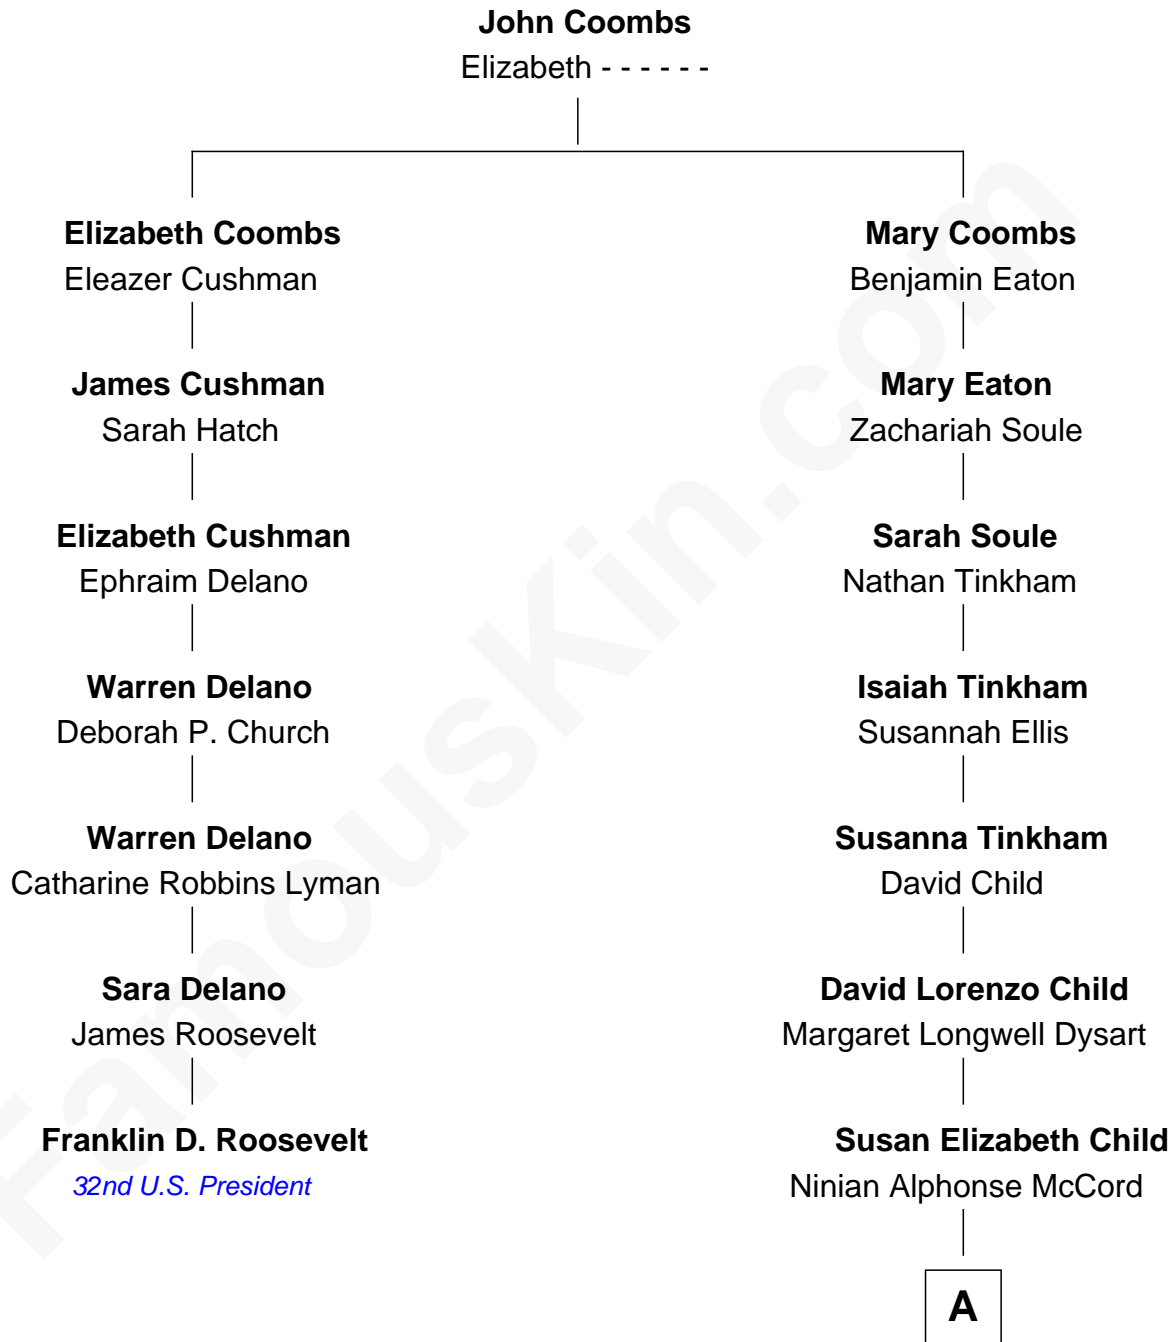

FamousKin.com
Relationship Chart of
Franklin D. Roosevelt
32nd U.S. President

6th cousin 3 times removed of

Dick Van Dyke

TV Actor - "The Dick Van Dyke Show"

A

Charles Cornelius McCord

Adeline Verinda Neal

Hazel Victoria McCord

Loren Wayne Van Dyke

Dick Van Dyke

TV Actor - "The Dick Van Dyke Show"