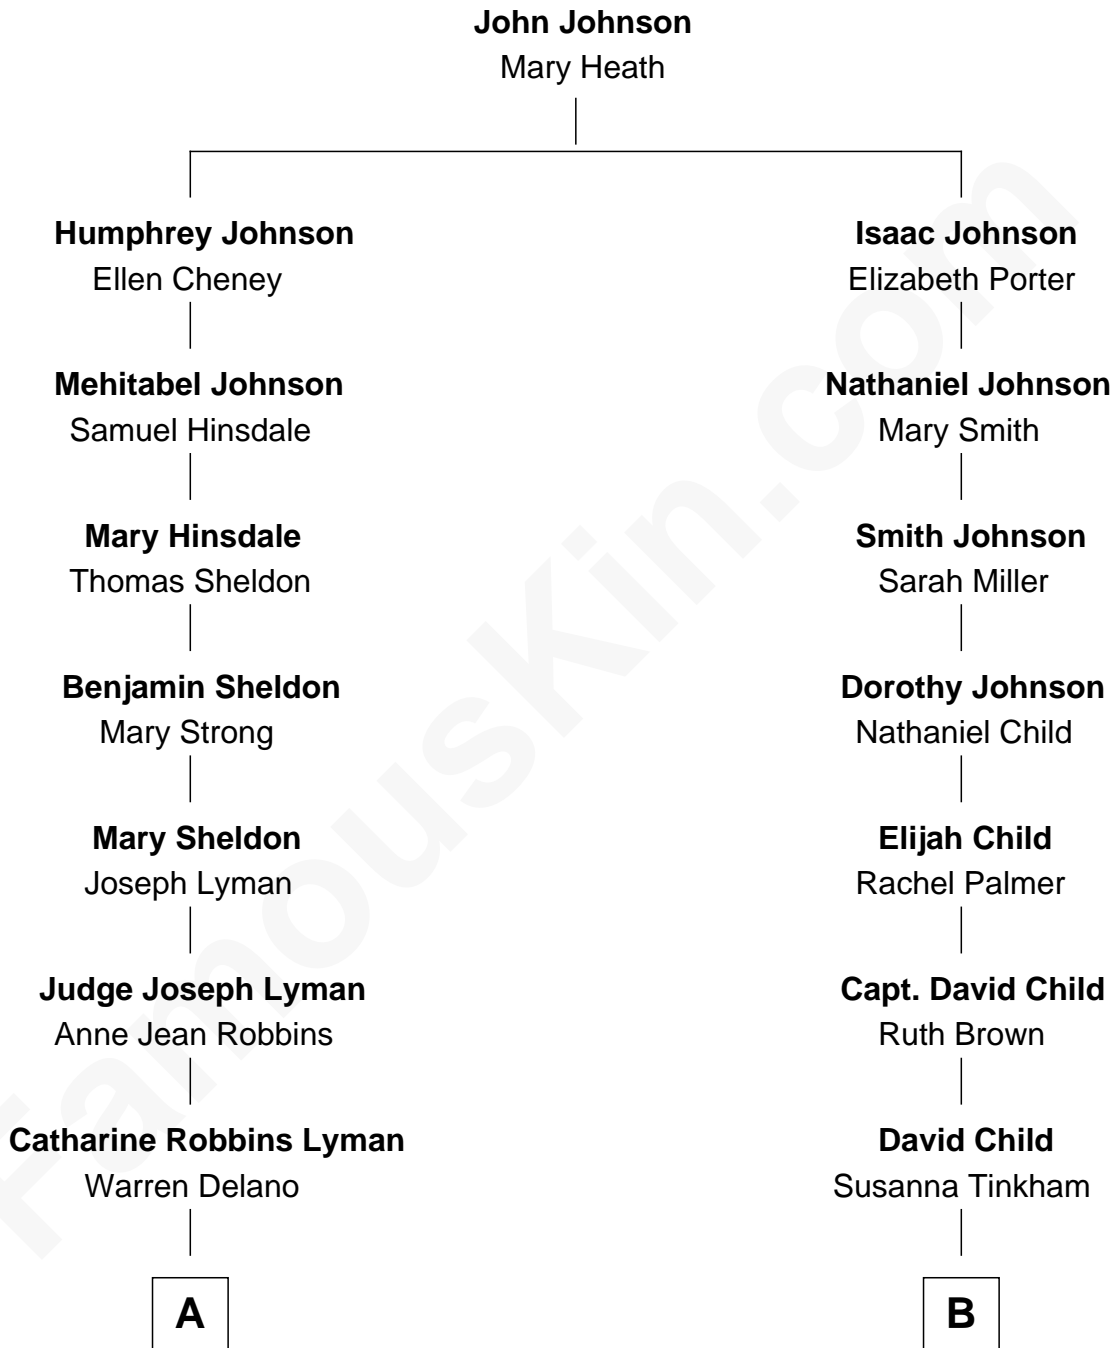

FamousKin.com
Relationship Chart of
Franklin D. Roosevelt
32nd U.S. President

8th cousin 3 times removed of

Dick Van Dyke
TV Actor - "The Dick Van Dyke Show"

A

Sara Delano
James Roosevelt

Franklin D. Roosevelt
32nd U.S. President

B

David Lorenzo Child
Margaret Longwell Dysart

Susan Elizabeth Child
Ninian Alphonse McCord

Charles Cornelius McCord
Adeline Verinda Neal

Hazel Victoria McCord
Loren Wayne Van Dyke

Dick Van Dyke
TV Actor - "The Dick Van Dyke Show"