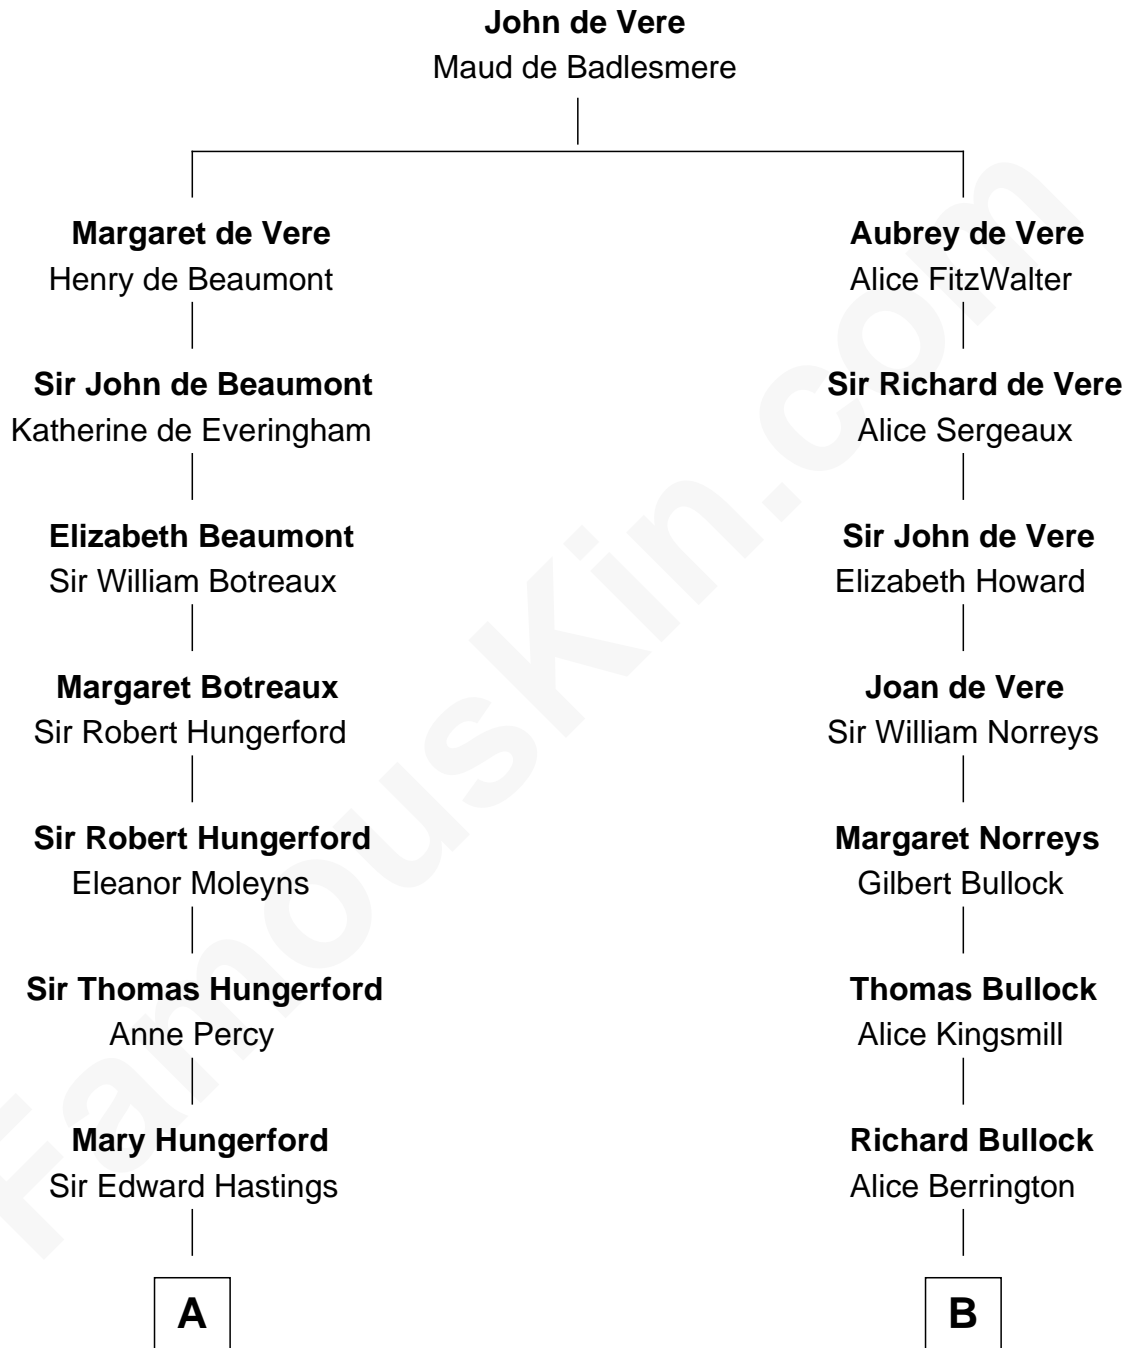

FamousKin.com
Relationship Chart of
Franklin D. Roosevelt
32nd U.S. President

21st cousin of
Mike Love
Co-Founder of The Beach Boys

C

Rebecca Smith

John Aspinwall

John Aspinwall

Susan Howland

Mary Rebecca Aspinwall

Isaac Daniel Roosevelt

James Roosevelt

Sara Delano

Franklin D. Roosevelt

32nd U.S. President

D

George Washington Wilson

Mary Bailey