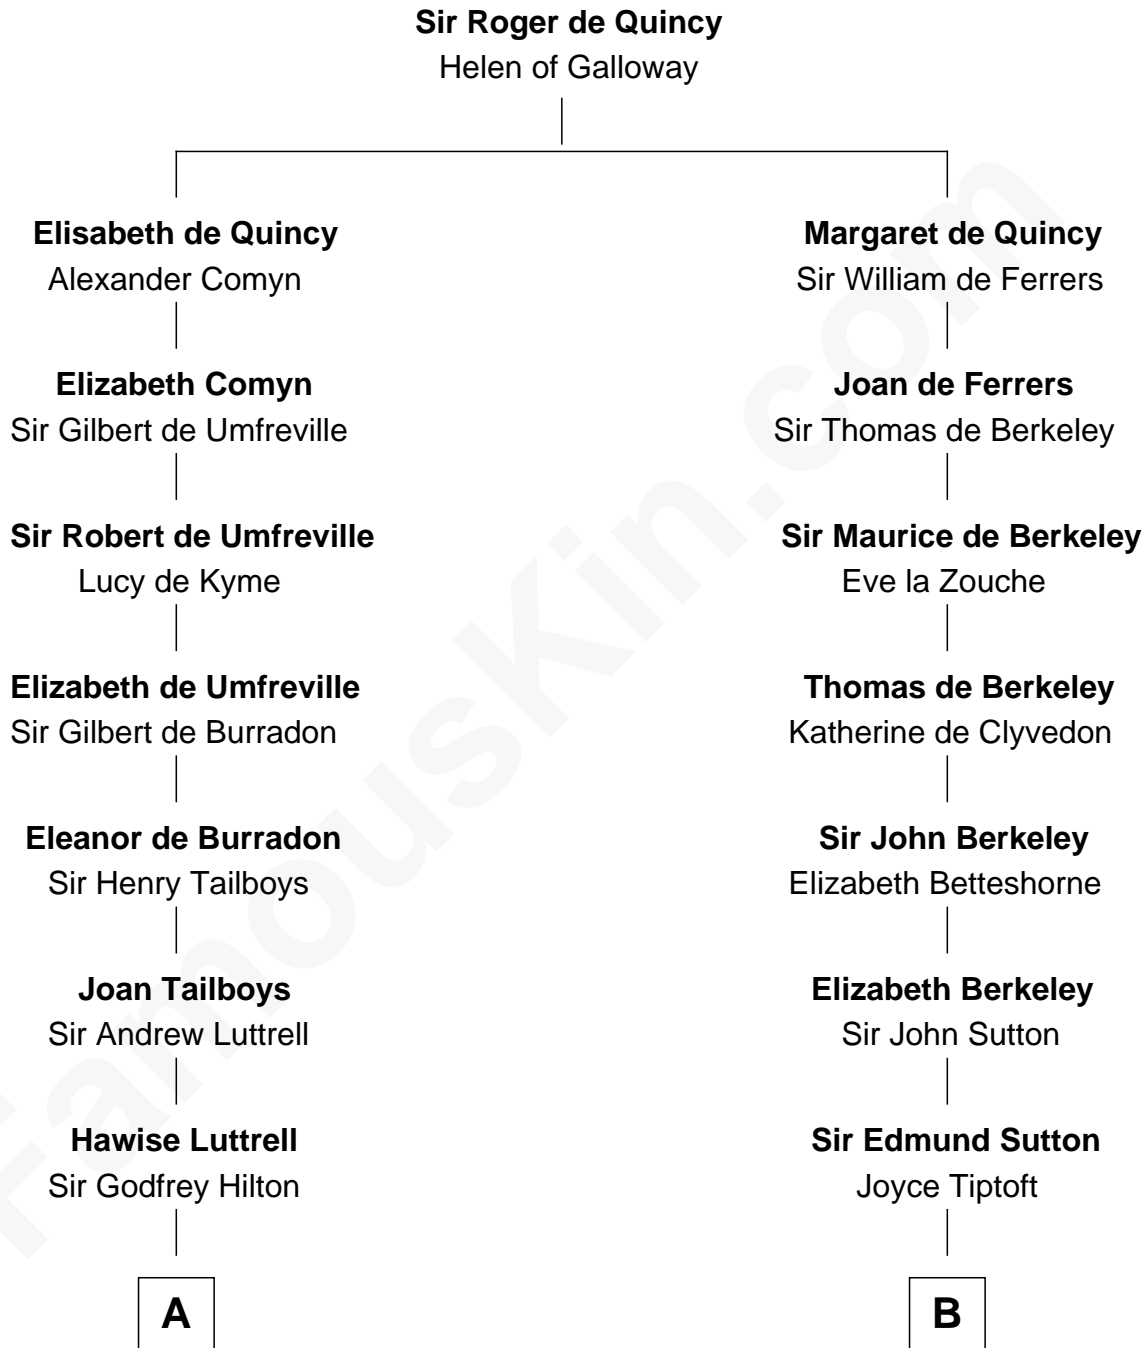

FamousKin.com
Relationship Chart of
Franklin D. Roosevelt
32nd U.S. President

19th cousin 2 times removed of
Oliver Wendell Holmes, Jr.
U.S. Supreme Court Justice

C

Edward Hutchinson Robbins

Elizabeth Murray

Anne Jean Robbins

Judge Joseph Lyman

Catharine Robbins Lyman

Warren Delano

Sara Delano

James Roosevelt

Franklin D. Roosevelt

32nd U.S. President