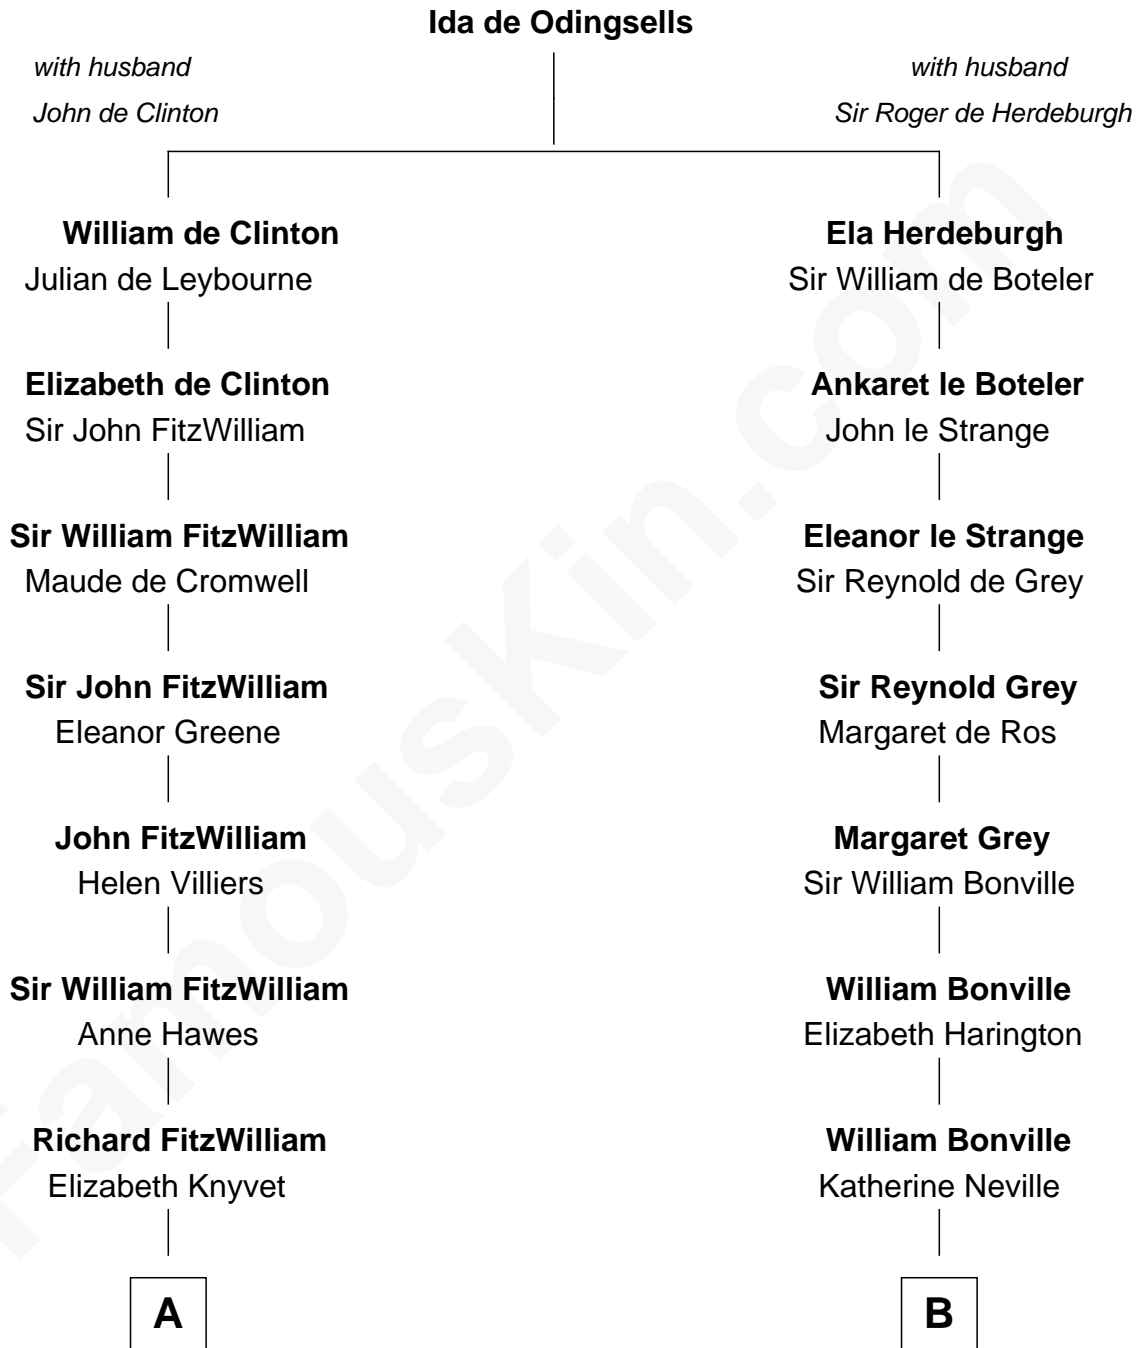

FamousKin.com
Relationship Chart of
Franklin D. Roosevelt
32nd U.S. President

18th cousin 1 time removed of
Oliver Wendell Holmes, Jr.
U.S. Supreme Court Justice

C

James Roosevelt

Sara Delano

Franklin D. Roosevelt

32nd U.S. President

D

Sarah Wendell

Rev. Abiel Holmes

Oliver Wendell Holmes

Amelia Lee Jackson

Oliver Wendell Holmes, Jr.

U.S. Supreme Court Justice