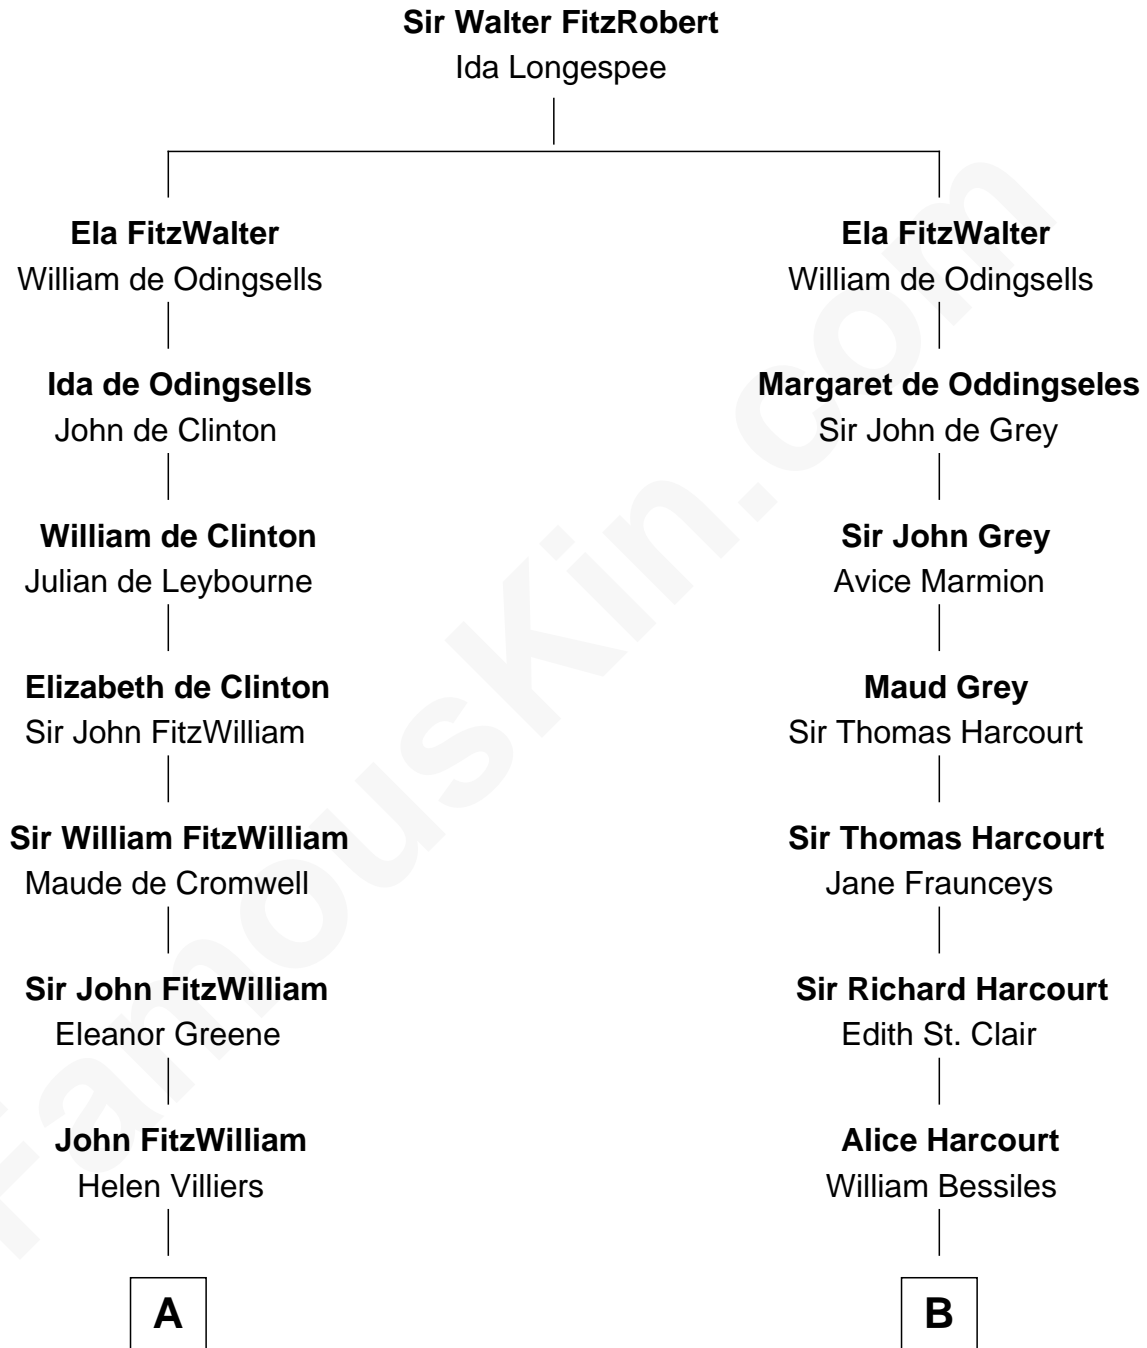

FamousKin.com
Relationship Chart of
Franklin D. Roosevelt
32nd U.S. President

19th cousin 1 time removed of
Oliver Wendell Holmes, Jr.
U.S. Supreme Court Justice

C

John Aspinwall
Susan Howland

Mary Rebecca Aspinwall
Isaac Daniel Roosevelt

James Roosevelt
Sara Delano

Franklin D. Roosevelt
32nd U.S. President

D

Sarah Wendell
Rev. Abiel Holmes

Oliver Wendell Holmes
Amelia Lee Jackson

Oliver Wendell Holmes, Jr.
U.S. Supreme Court Justice

FamousKin.com