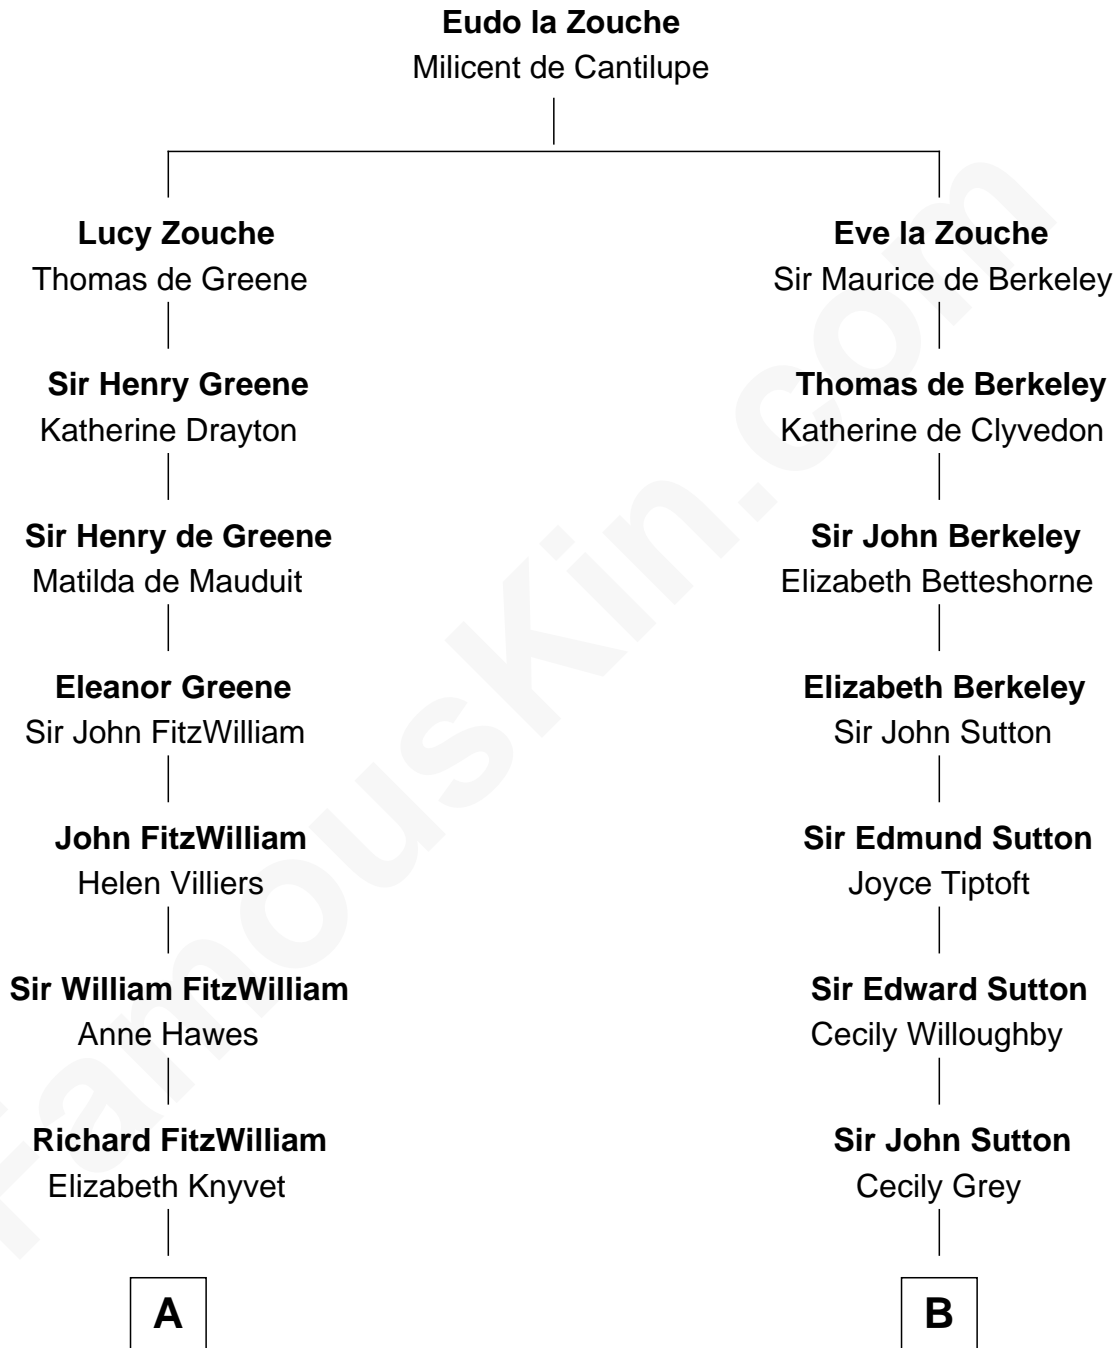

FamousKin.com
Relationship Chart of
Franklin D. Roosevelt
32nd U.S. President

17th cousin 1 time removed of
Oliver Wendell Holmes, Jr.
U.S. Supreme Court Justice

C

James Roosevelt

Sara Delano

Franklin D. Roosevelt

32nd U.S. President

FamousKin.com