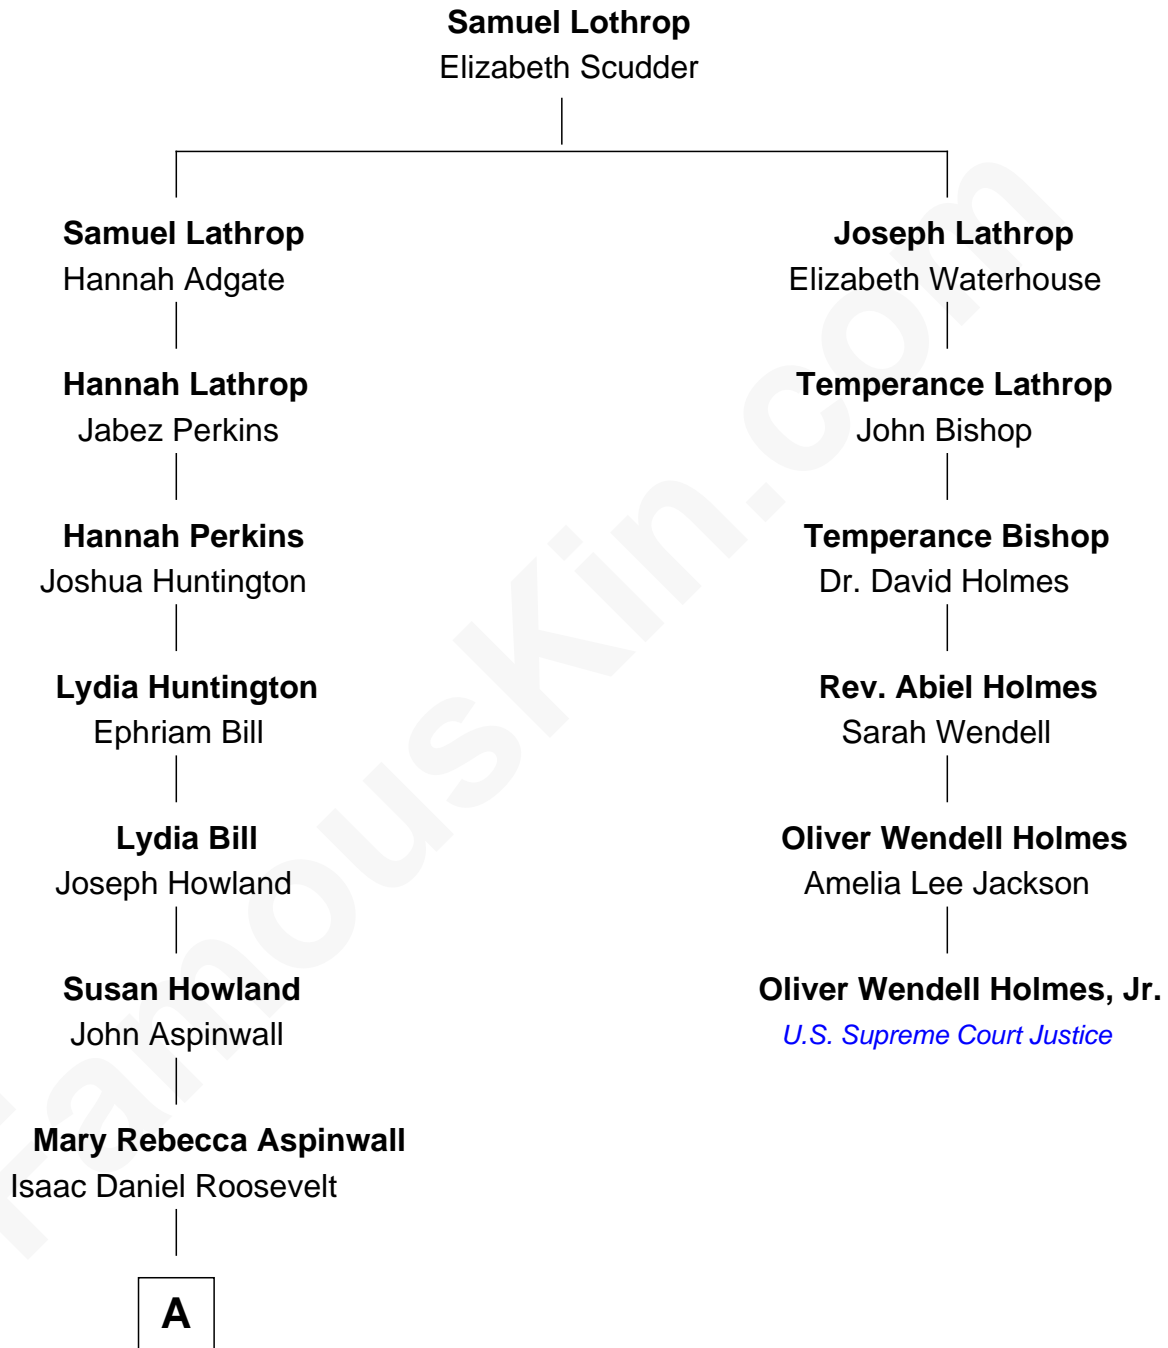

FamousKin.com
Relationship Chart of
Franklin D. Roosevelt
32nd U.S. President

5th cousin 3 times removed of
Oliver Wendell Holmes, Jr.
U.S. Supreme Court Justice

A

|
James Roosevelt

Sara Delano

|
Franklin D. Roosevelt

32nd U.S. President

FamousKin.com