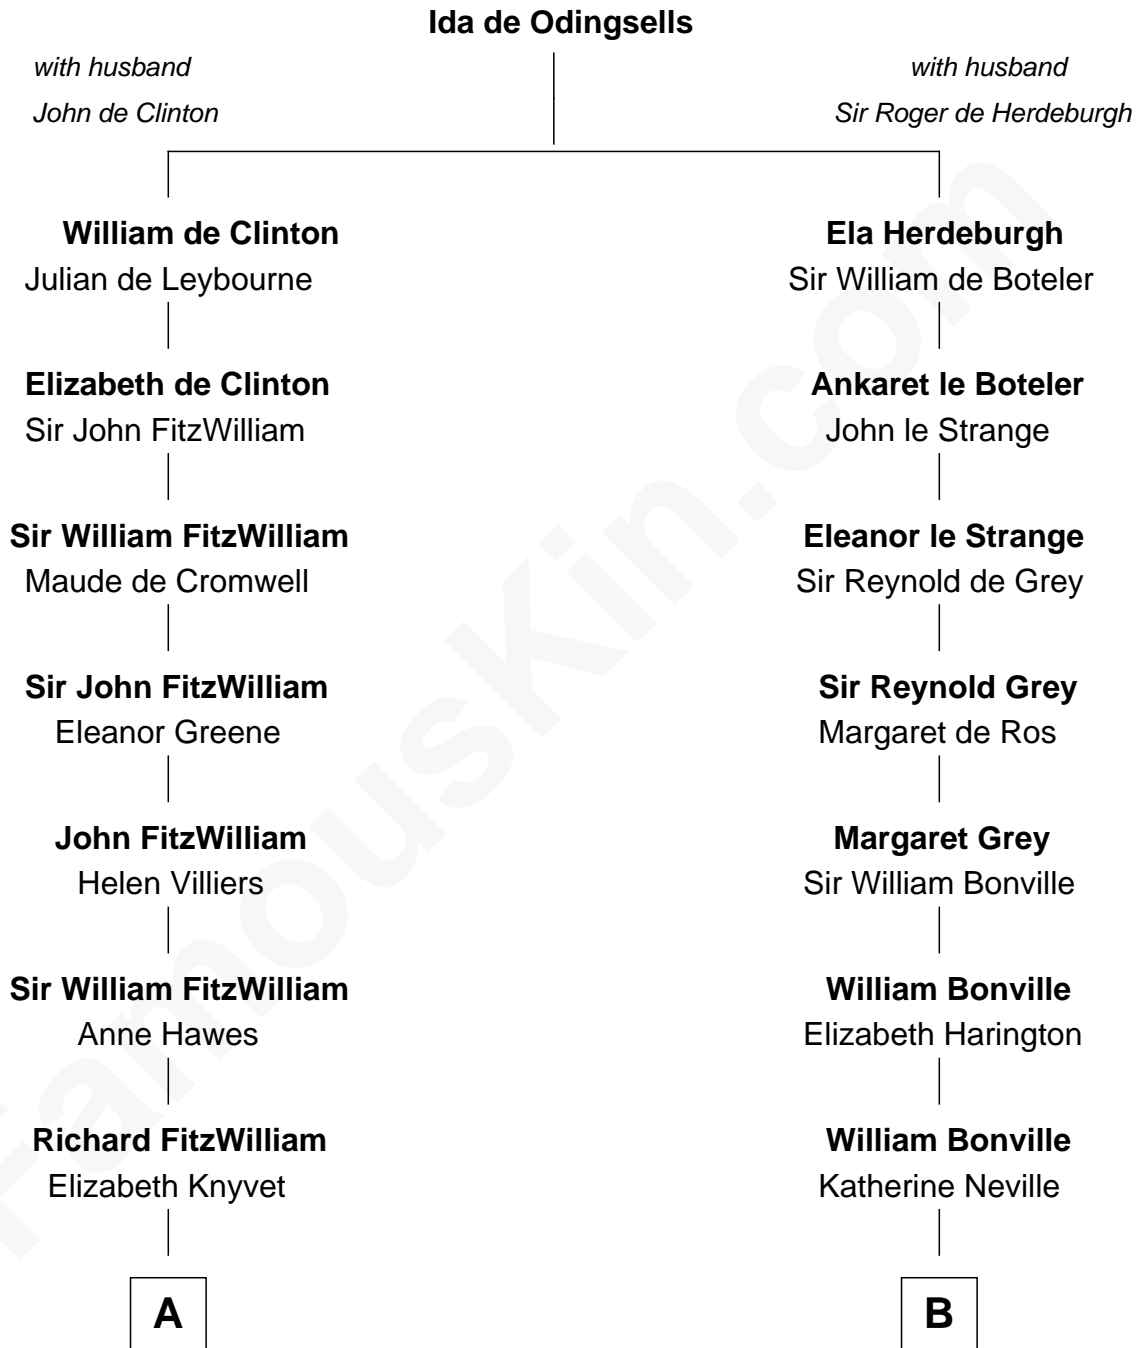

FamousKin.com
Relationship Chart of
Franklin D. Roosevelt
32nd U.S. President

18th cousin of
Oliver Wendell Holmes, Sr.
American "Fireside" Poet

C

James Roosevelt

Sara Delano

Franklin D. Roosevelt

32nd U.S. President

D

Sarah Wendell

Rev. Abiel Holmes

Oliver Wendell Holmes, Sr.

American "Fireside" Poet

FamousKin.com