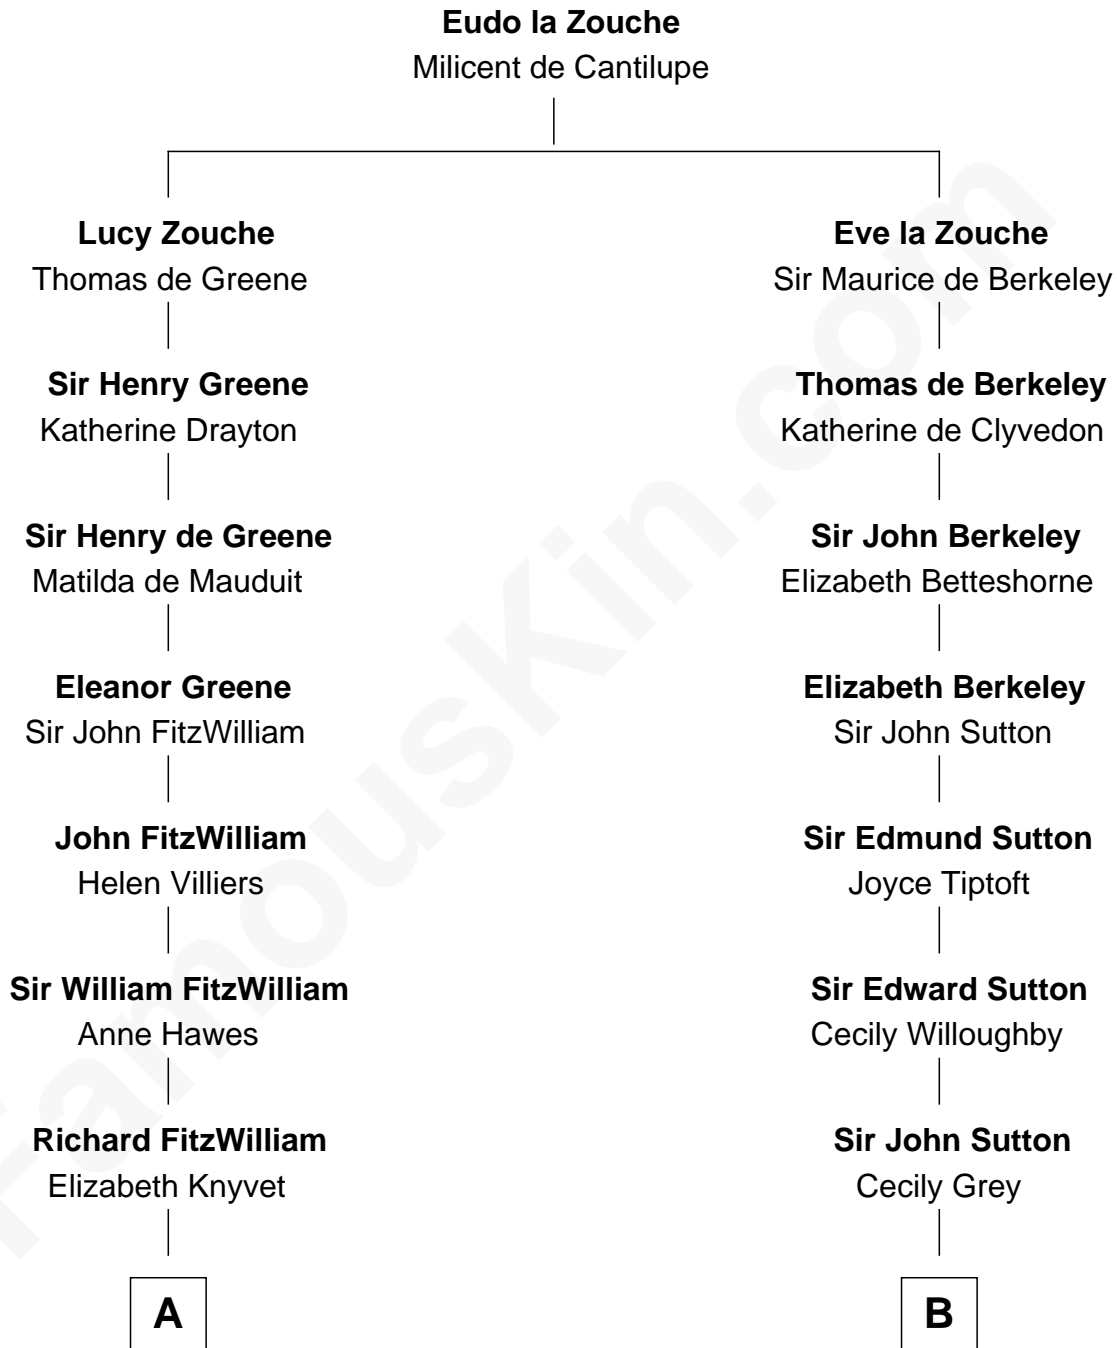

FamousKin.com
Relationship Chart of
Franklin D. Roosevelt
32nd U.S. President

16th cousin 2 times removed of
Oliver Wendell Holmes, Sr.
American "Fireside" Poet

C

James Roosevelt

Sara Delano

Franklin D. Roosevelt

32nd U.S. President

FamousKin.com