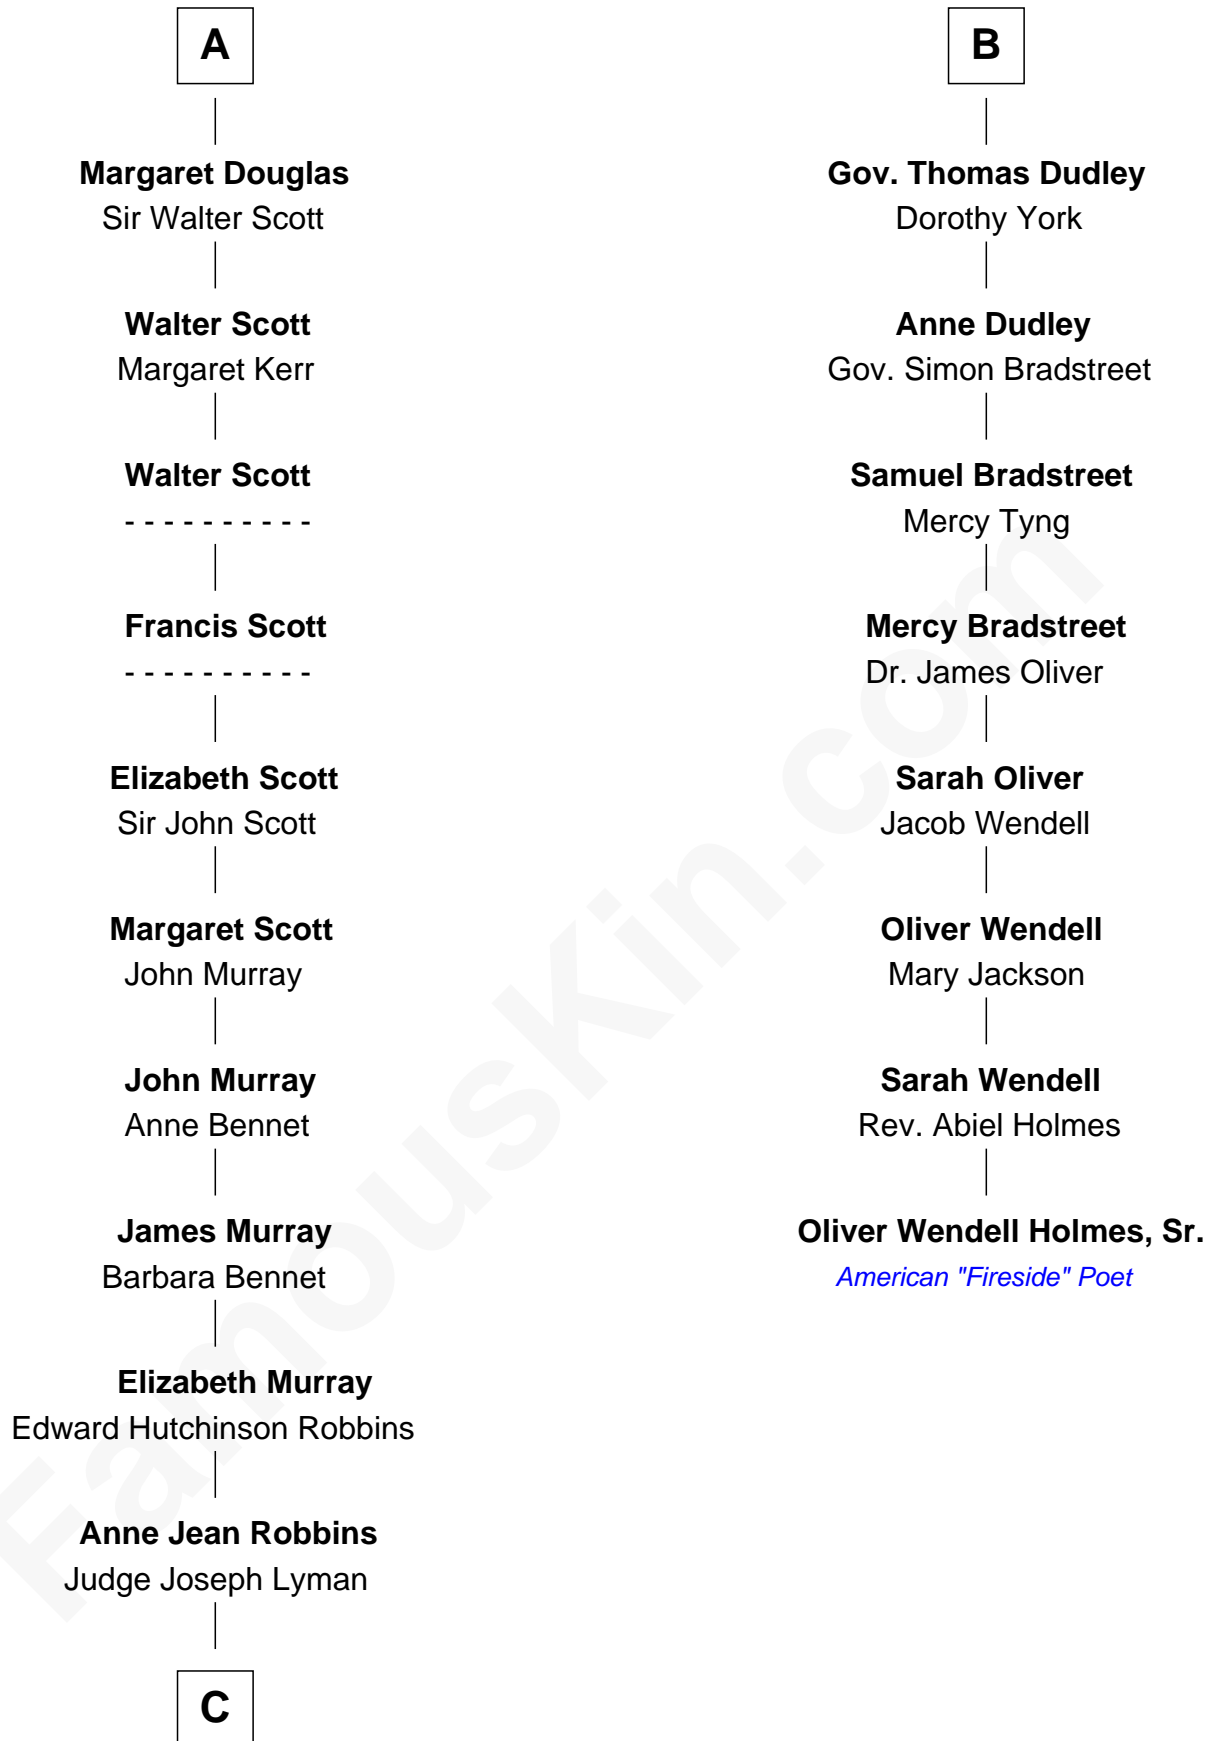

**FamousKin.com**  
**Relationship Chart of**  
**Franklin D. Roosevelt**  
*32nd U.S. President*

**14th cousin 5 times removed of**  
**Oliver Wendell Holmes, Sr.**  
*American "Fireside" Poet*

**Sir Thomas de Holand**  
 Alice Fitzalan

**C**

—  
**Catharine Robbins Lyman**

Warren Delano

—  
**Sara Delano**

James Roosevelt

—  
**Franklin D. Roosevelt**

*32nd U.S. President*

FamousKin.com