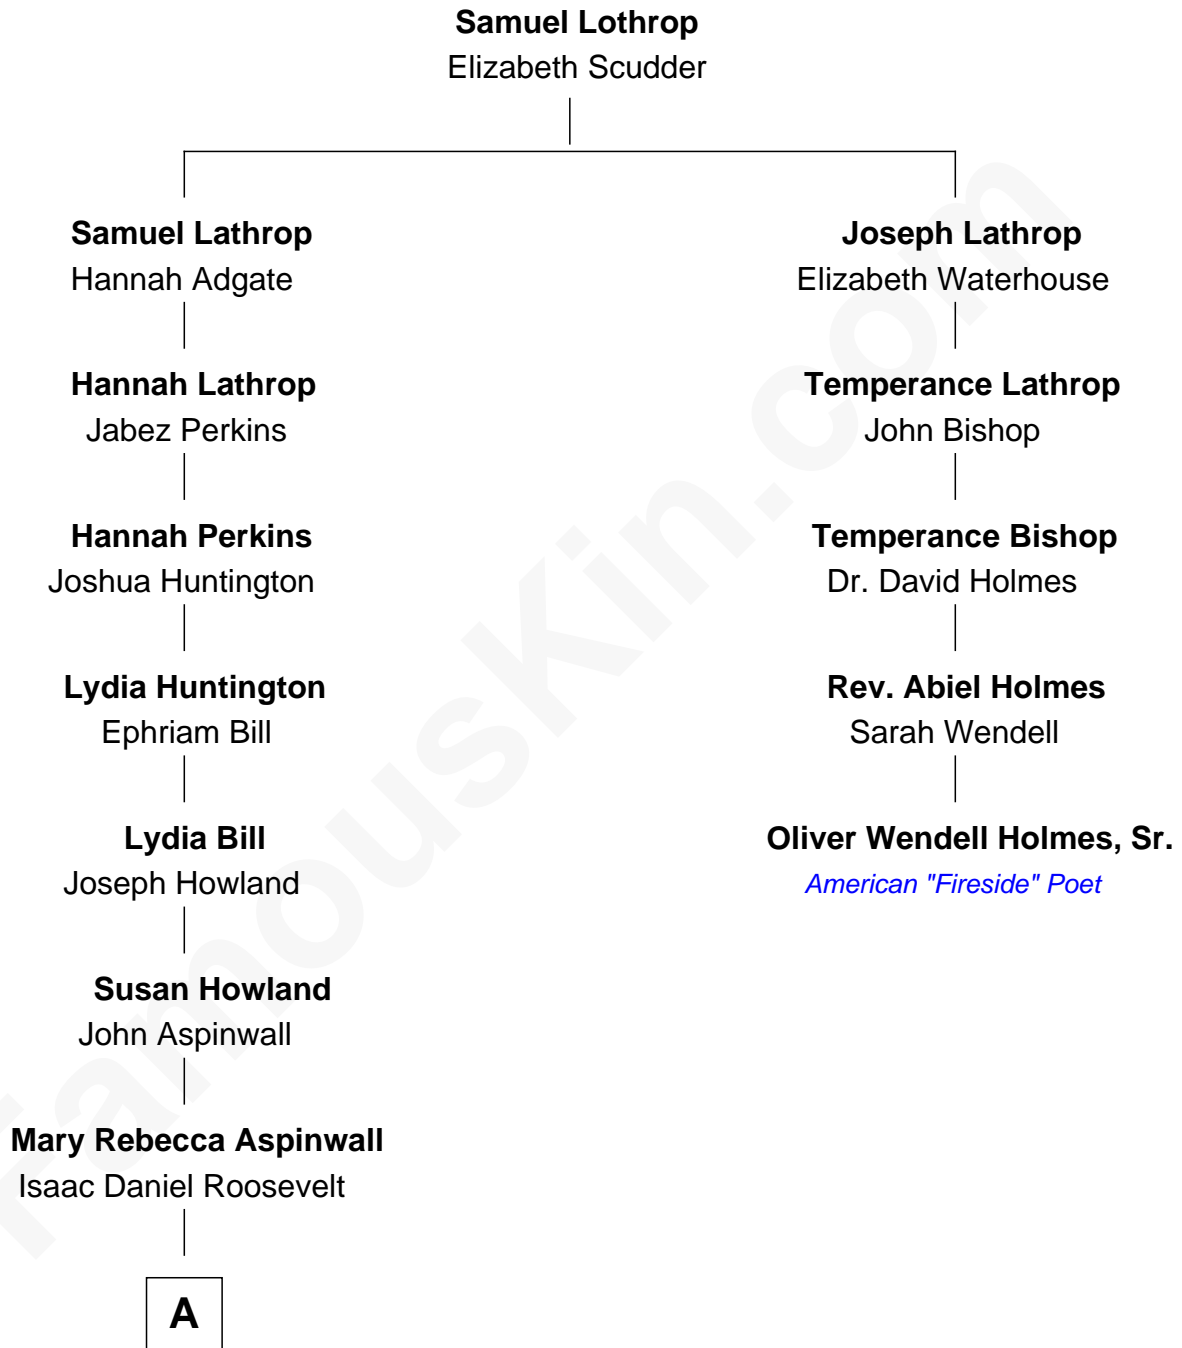

FamousKin.com
Relationship Chart of
Franklin D. Roosevelt
32nd U.S. President

4th cousin 4 times removed of
Oliver Wendell Holmes, Sr.
American "Fireside" Poet

A

James Roosevelt

Sara Delano

Franklin D. Roosevelt

32nd U.S. President

FamousKin.com