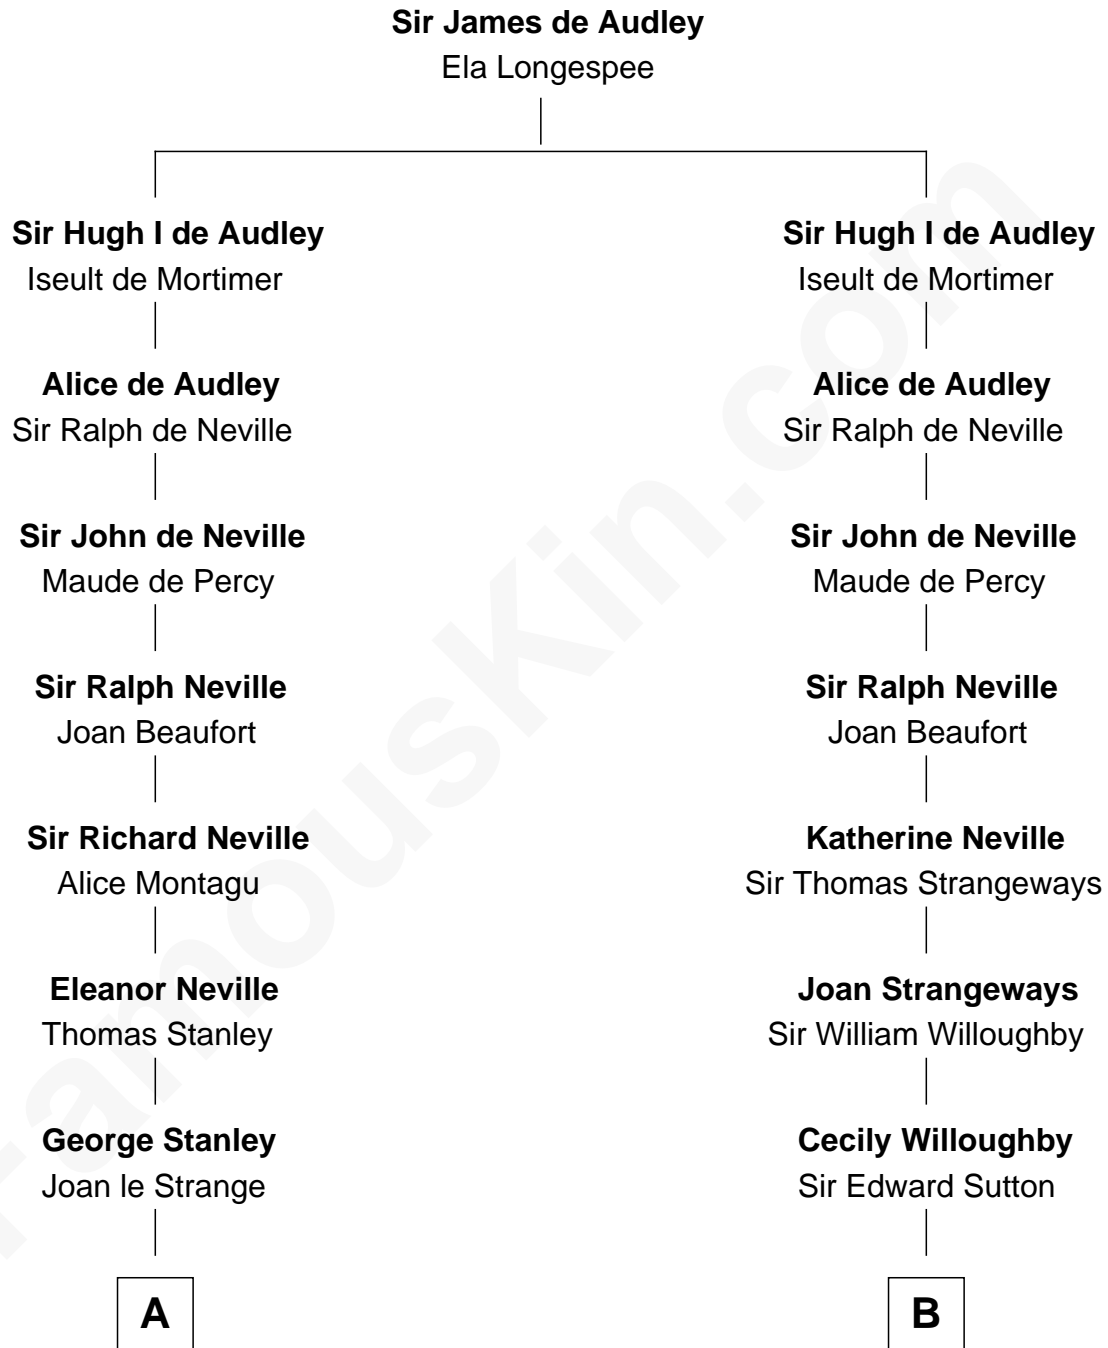

FamousKin.com
Relationship Chart of
Franklin D. Roosevelt
32nd U.S. President

17th cousin 4 times removed of
Oliver Wendell Holmes, Sr.
American "Fireside" Poet

C

—
Rebecca Smith

John Aspinwall

—
John Aspinwall

Susan Howland

—
Mary Rebecca Aspinwall

Isaac Daniel Roosevelt

—
James Roosevelt

Sara Delano

—
Franklin D. Roosevelt

32nd U.S. President

FamousKin.com