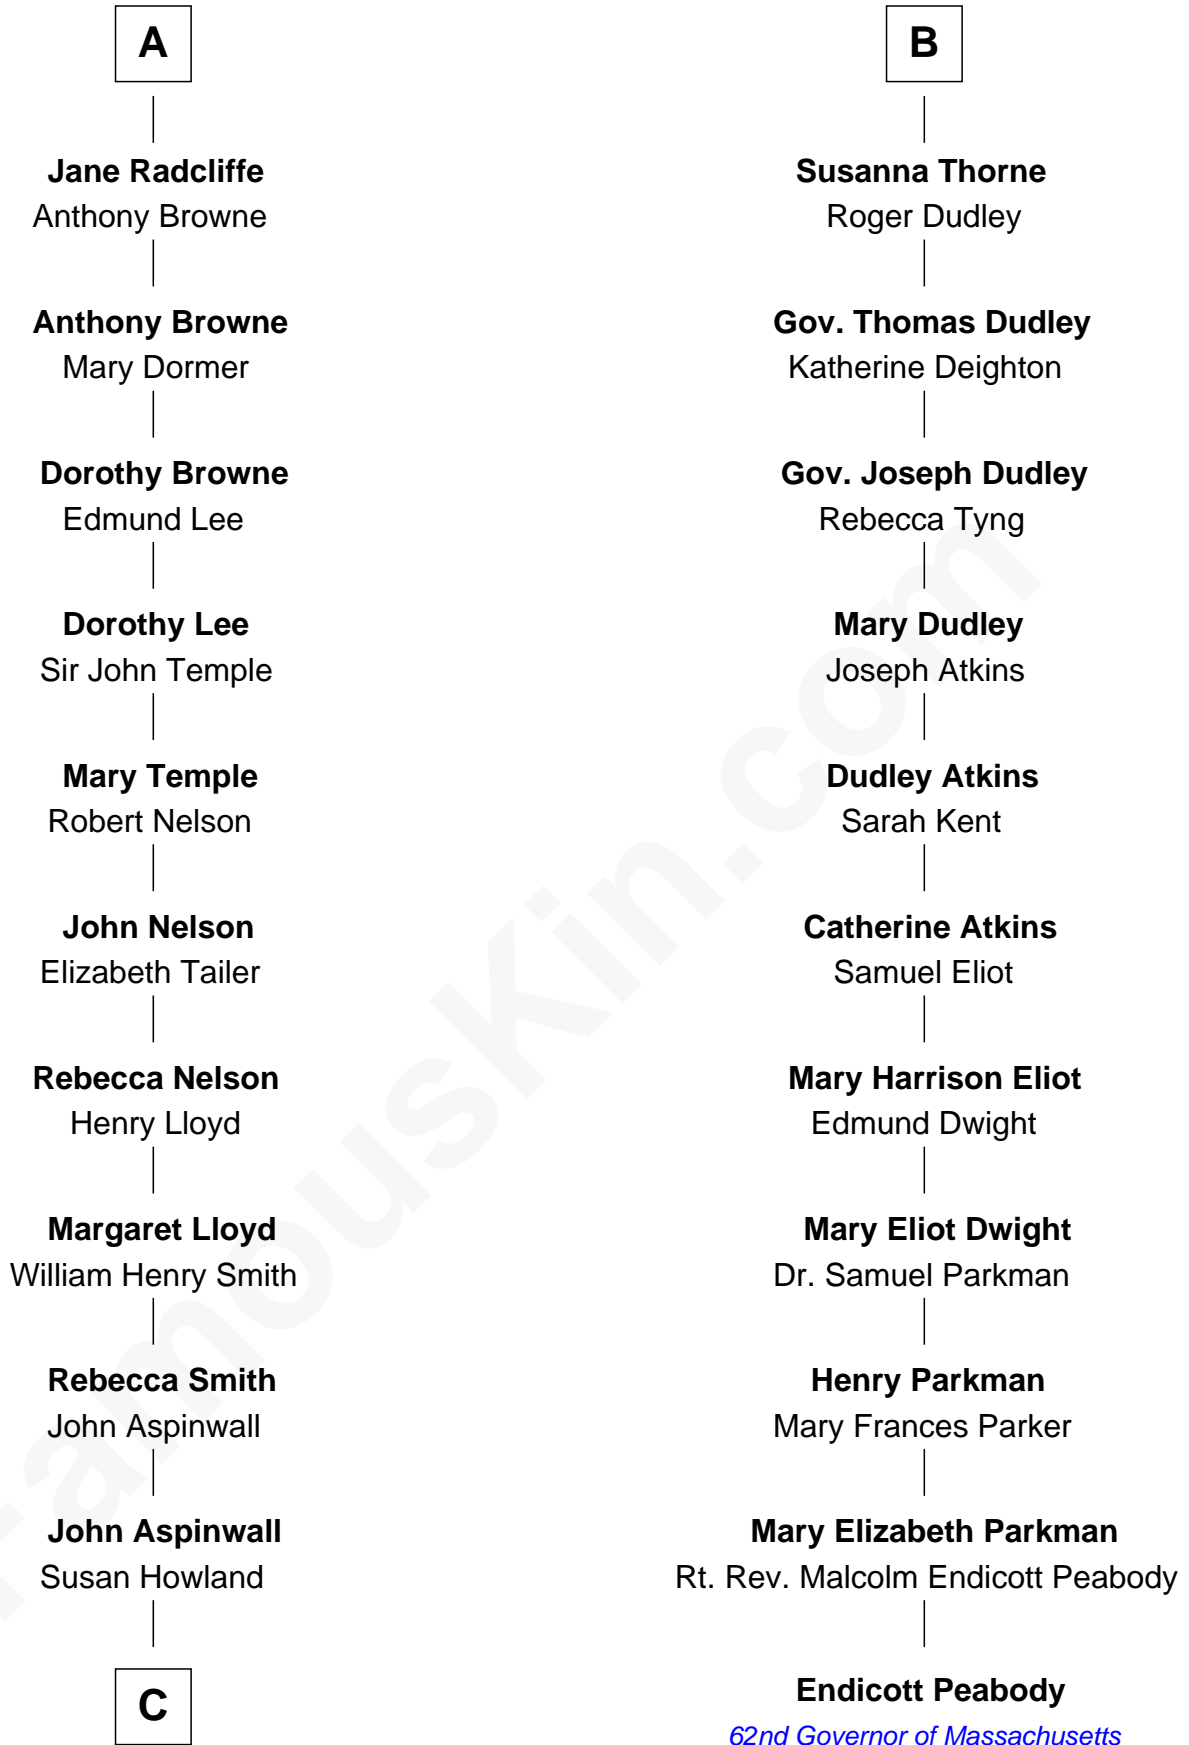

FamousKin.com
Relationship Chart of
Franklin D. Roosevelt
32nd U.S. President

17th cousin 2 times removed of
Endicott Peabody
62nd Governor of Massachusetts

C

—
Mary Rebecca Aspinwall

Isaac Daniel Roosevelt

—
James Roosevelt

Sara Delano

—
Franklin D. Roosevelt

32nd U.S. President

FamousKin.com