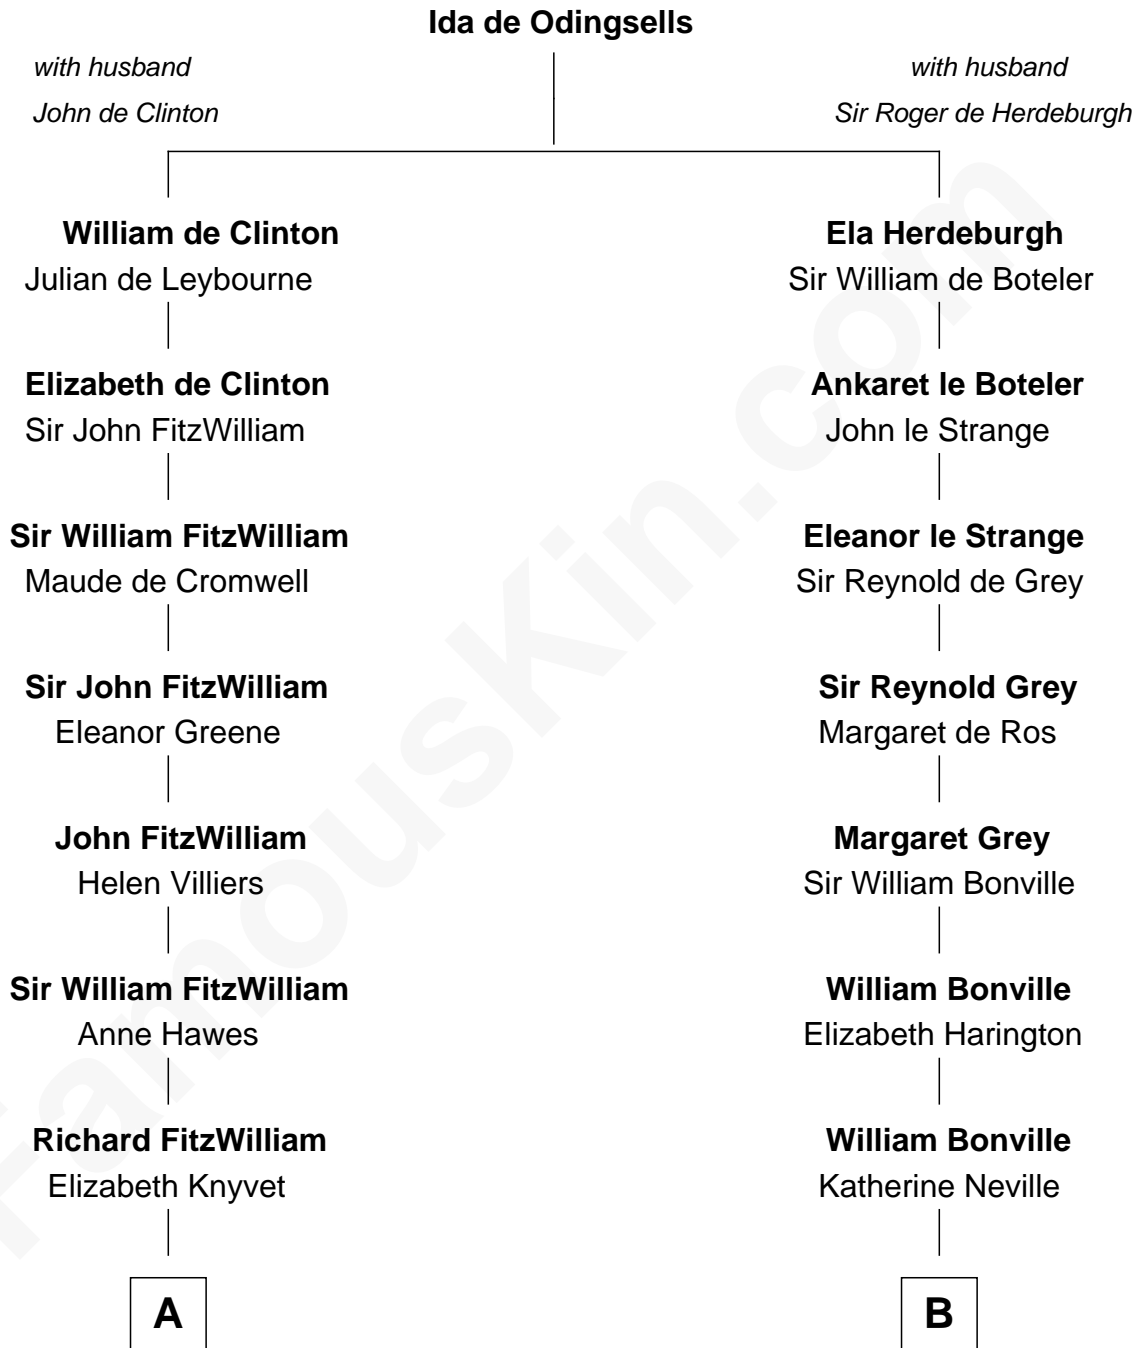

**FamousKin.com**  
**Relationship Chart of**  
**Franklin D. Roosevelt**  
*32nd U.S. President*

**18th cousin 2 times removed of**  
**Endicott Peabody**  
*62nd Governor of Massachusetts*

**C**

**James Roosevelt**

Sara Delano

**Franklin D. Roosevelt**

*32nd U.S. President*

**D**

**Mary Eliot Dwight**

Dr. Samuel Parkman

**Henry Parkman**

Mary Frances Parker

**Mary Elizabeth Parkman**

Rt. Rev. Malcolm Endicott Peabody

**Endicott Peabody**

*62nd Governor of Massachusetts*

FamousKin.com