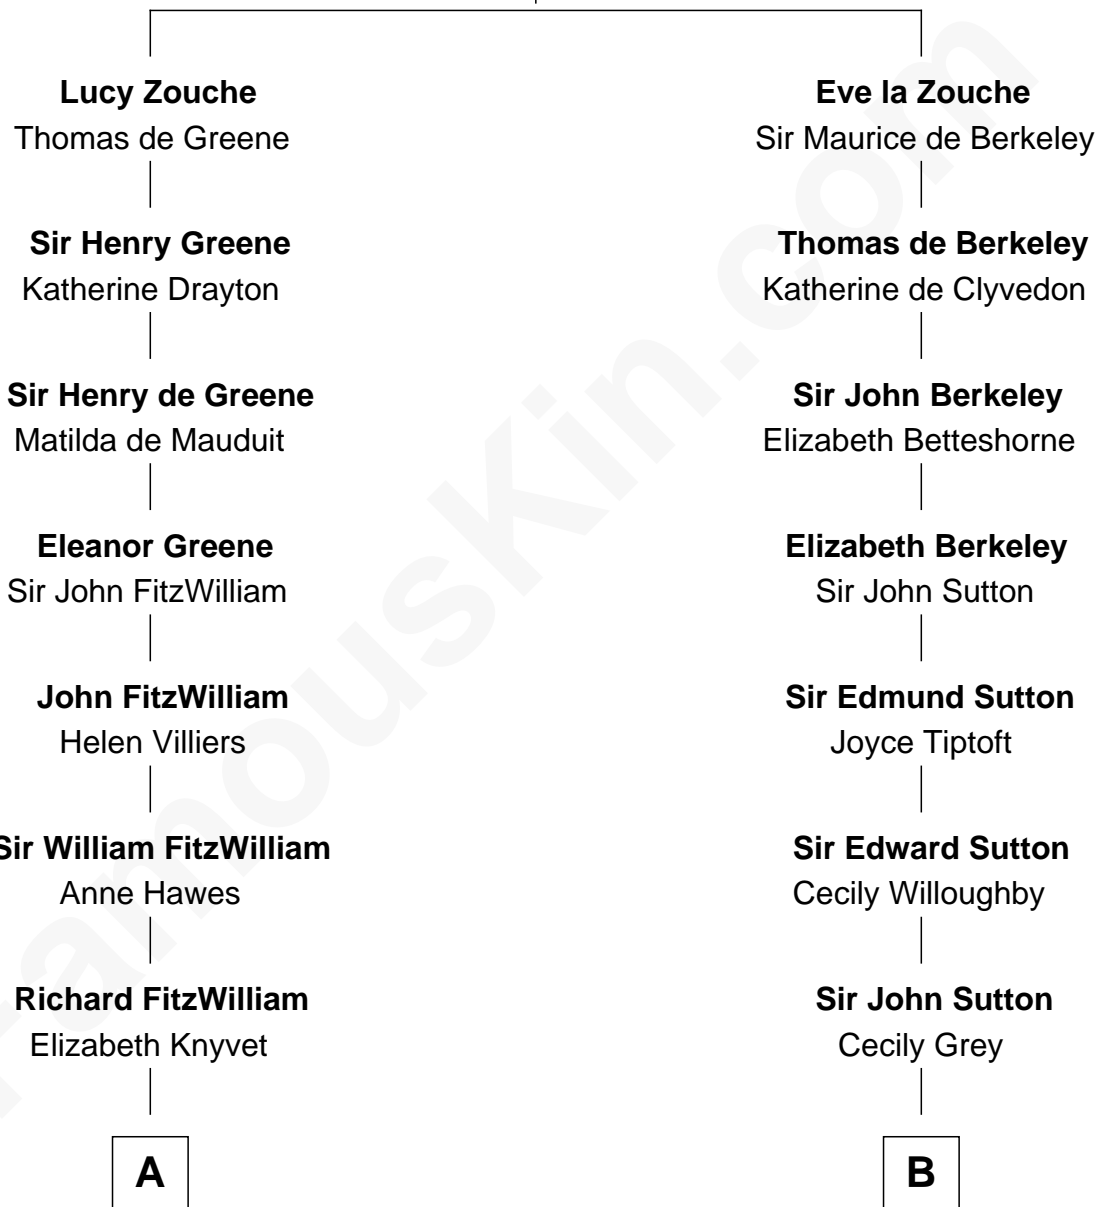

FamousKin.com
Relationship Chart of
Franklin D. Roosevelt
32nd U.S. President

18th cousin of
Endicott Peabody
62nd Governor of Massachusetts

Eudo la Zouche
 Milicent de Cantilupe

C

James Roosevelt

Sara Delano

Franklin D. Roosevelt

32nd U.S. President

D

Mary Elizabeth Parkman

Rt. Rev. Malcolm Endicott Peabody

Endicott Peabody

62nd Governor of Massachusetts

FamousKin.com