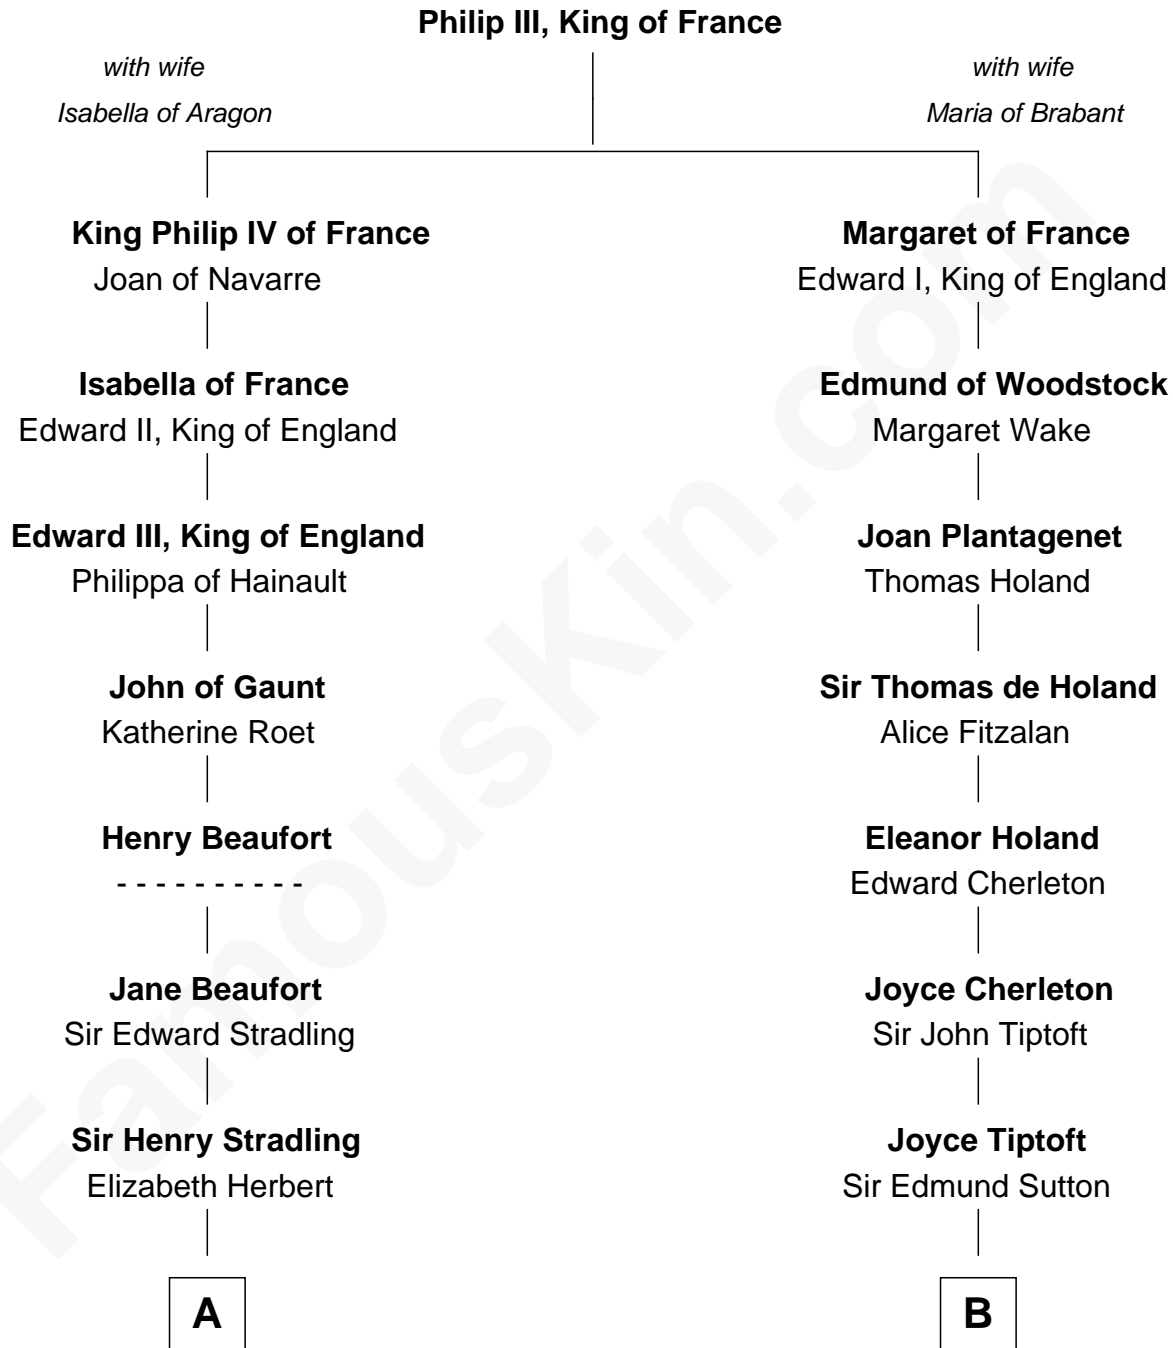

FamousKin.com
Relationship Chart of
Franklin D. Roosevelt
32nd U.S. President

20th cousin 1 time removed of
Endicott Peabody
62nd Governor of Massachusetts

C

Rebecca Smith

John Aspinwall

John Aspinwall

Susan Howland

Mary Rebecca Aspinwall

Isaac Daniel Roosevelt

James Roosevelt

Sara Delano

Franklin D. Roosevelt

32nd U.S. President

D

Mary Eliot Dwight