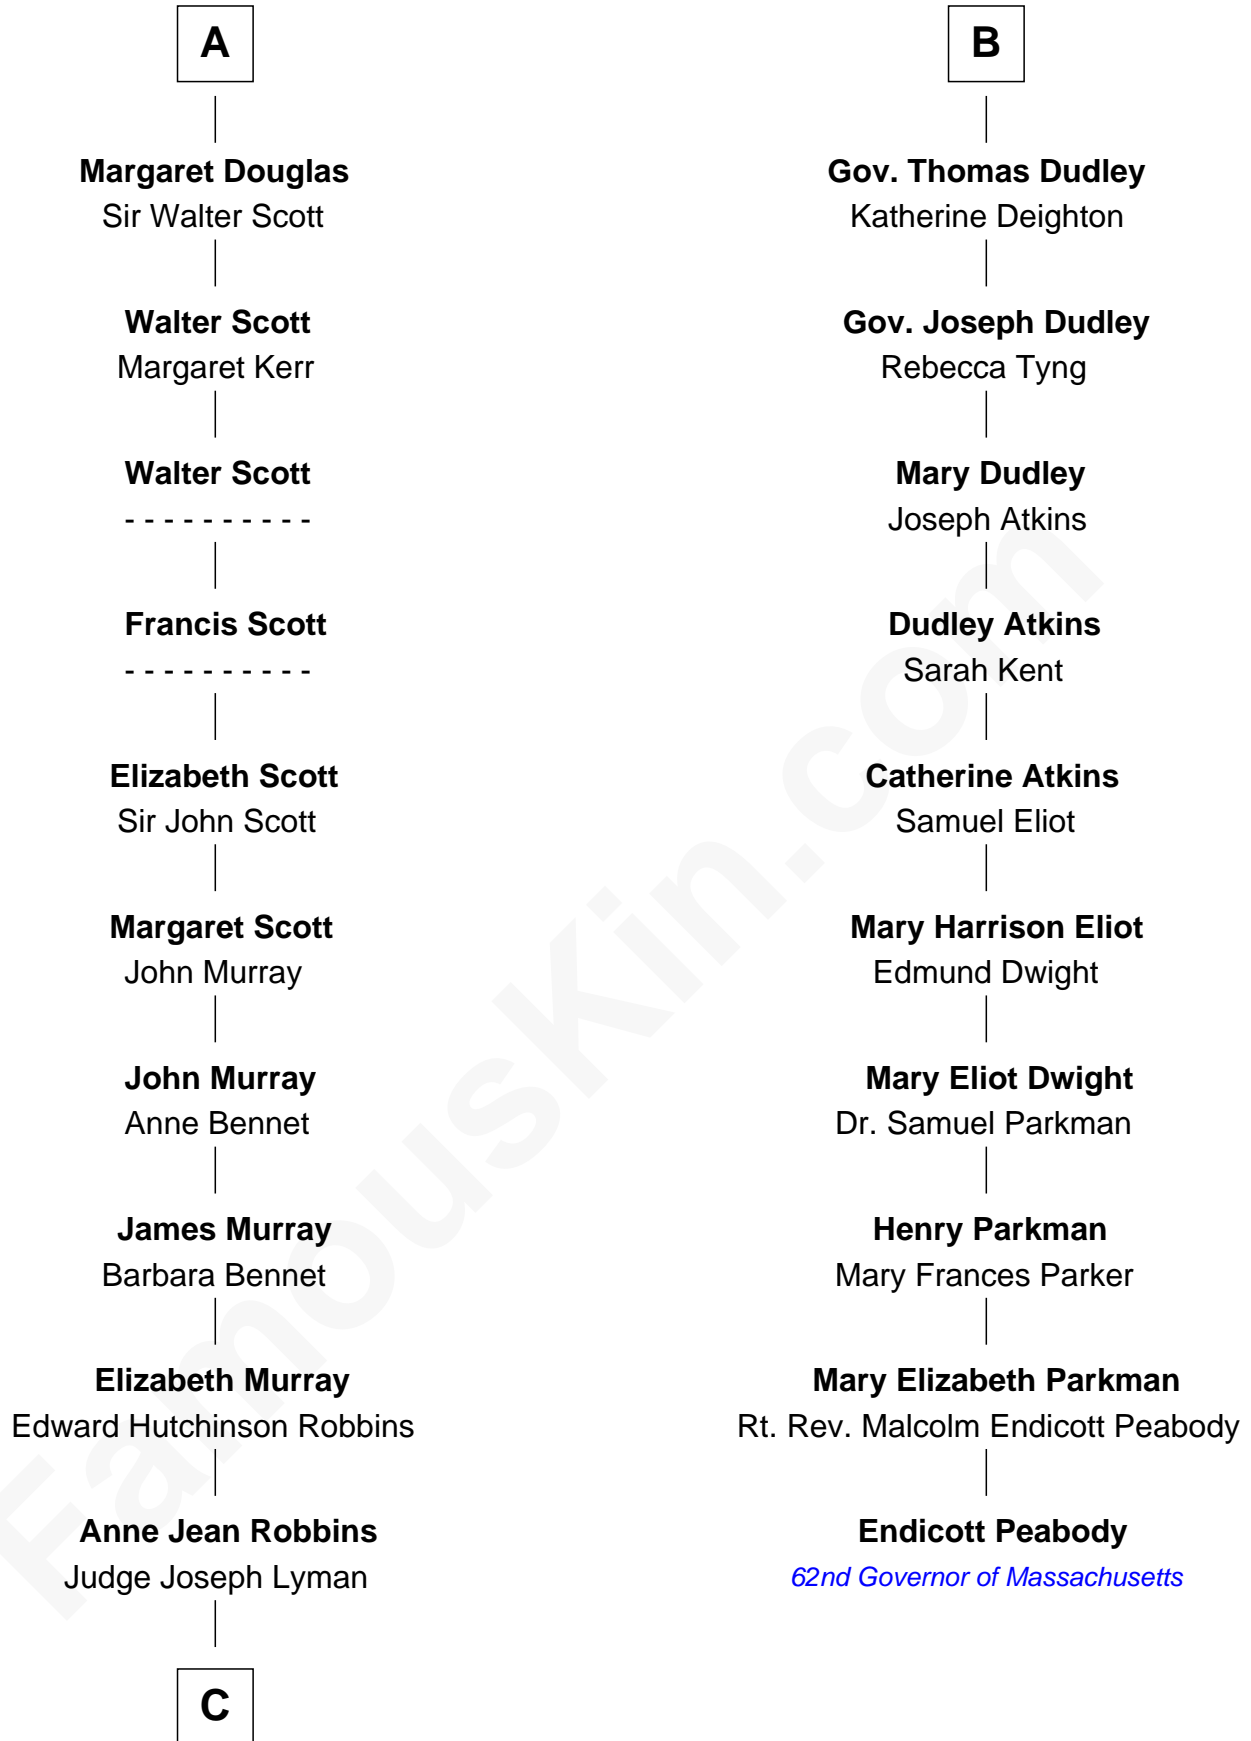

FamousKin.com
Relationship Chart of
Franklin D. Roosevelt
32nd U.S. President

16th cousin 3 times removed of
Endicott Peabody
62nd Governor of Massachusetts

C

—
Catharine Robbins Lyman

Warren Delano

—
Sara Delano

James Roosevelt

—
Franklin D. Roosevelt

32nd U.S. President

FamousKin.com