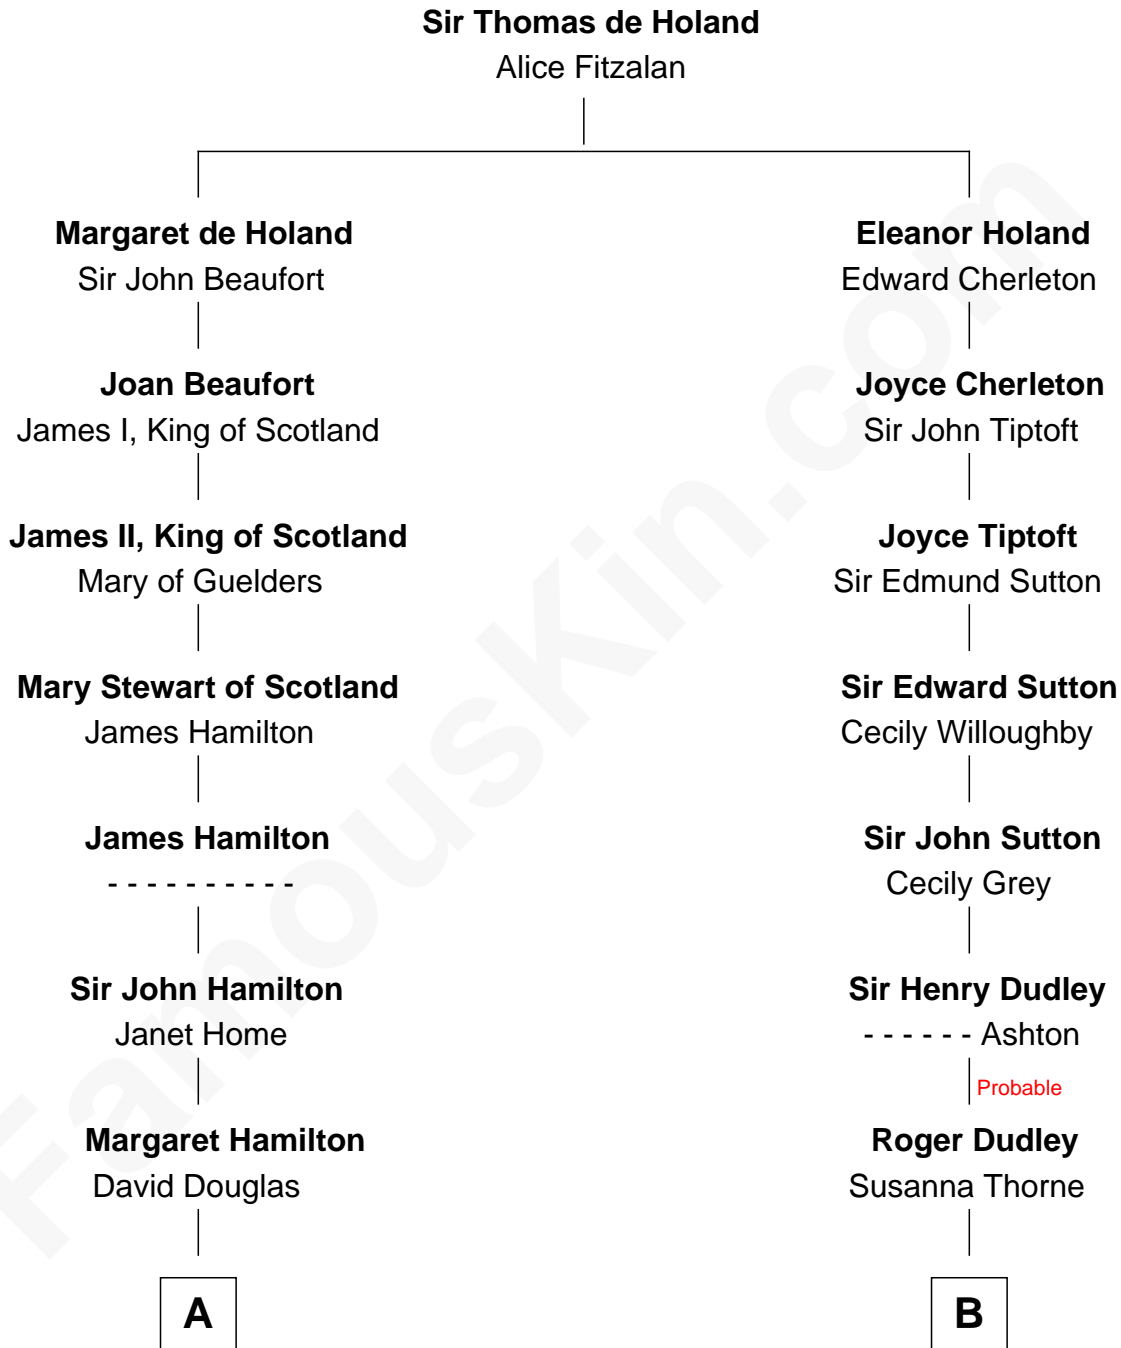

FamousKin.com
Relationship Chart of
Franklin D. Roosevelt
32nd U.S. President

16th cousin 3 times removed of
Endicott Peabody
62nd Governor of Massachusetts

C

—
Catharine Robbins Lyman

Warren Delano

—
Sara Delano

James Roosevelt

—
Franklin D. Roosevelt

32nd U.S. President

FamousKin.com