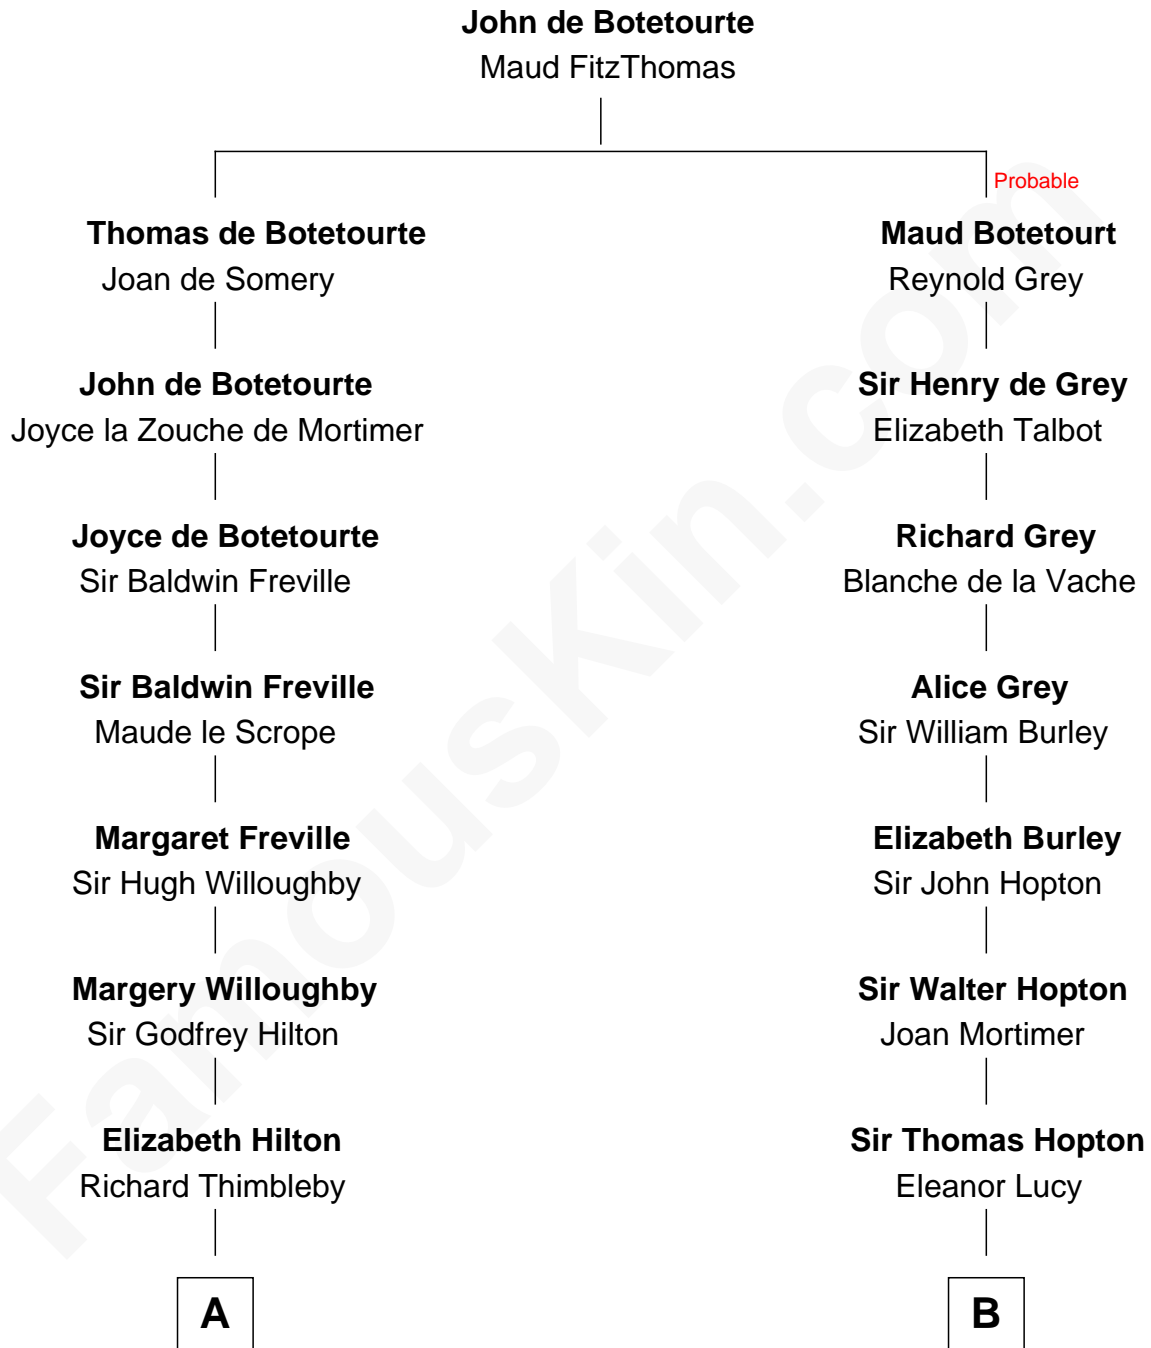

FamousKin.com
Relationship Chart of
Franklin D. Roosevelt
32nd U.S. President

19th cousin 1 time removed of
James Russell Lowell
American "Fireside" Poet

C

Catharine Robbins Lyman

Warren Delano

Sara Delano

James Roosevelt

Franklin D. Roosevelt

32nd U.S. President

D

James Russell

Katharine Graves

Rebecca Russell

John Lowell