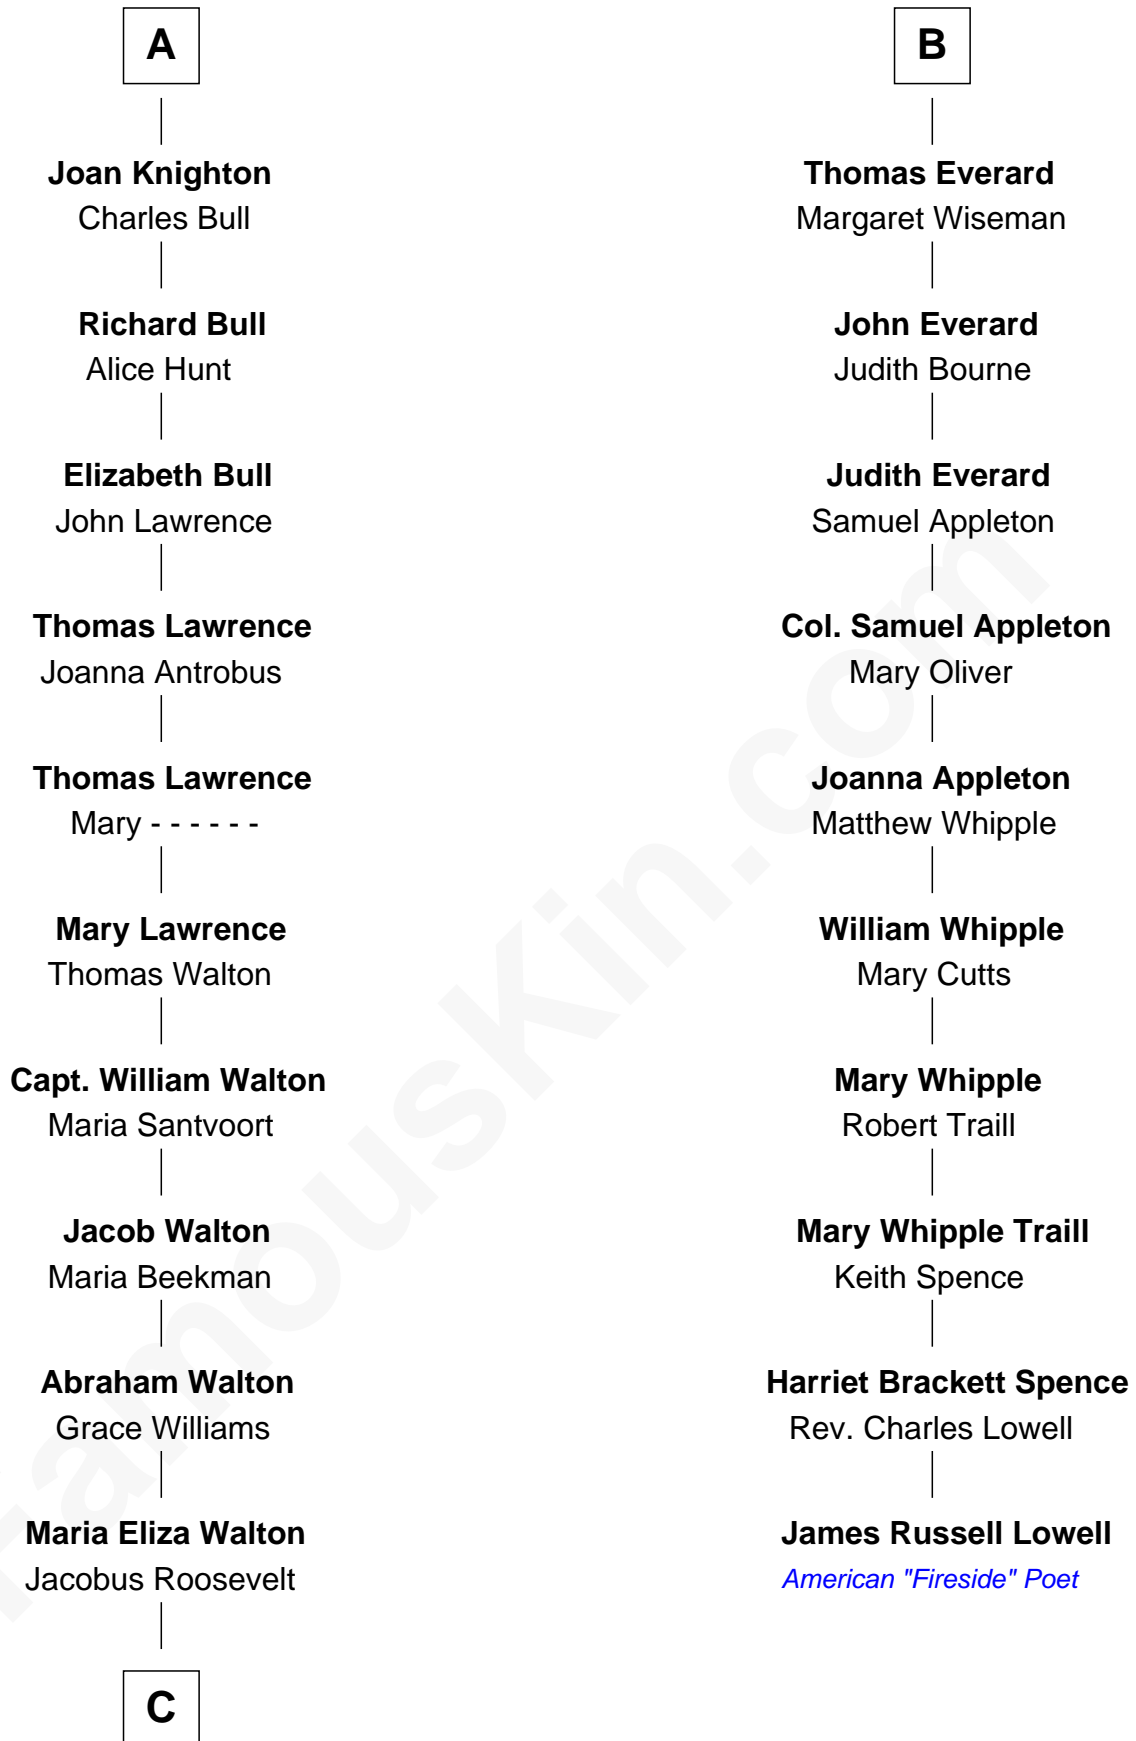

FamousKin.com
Relationship Chart of
Franklin D. Roosevelt
32nd U.S. President

16th cousin 3 times removed of
James Russell Lowell
American "Fireside" Poet

C

Isaac Daniel Roosevelt
Mary Rebecca Aspinwall

James Roosevelt
Sara Delano

Franklin D. Roosevelt
32nd U.S. President

FamousKin.com