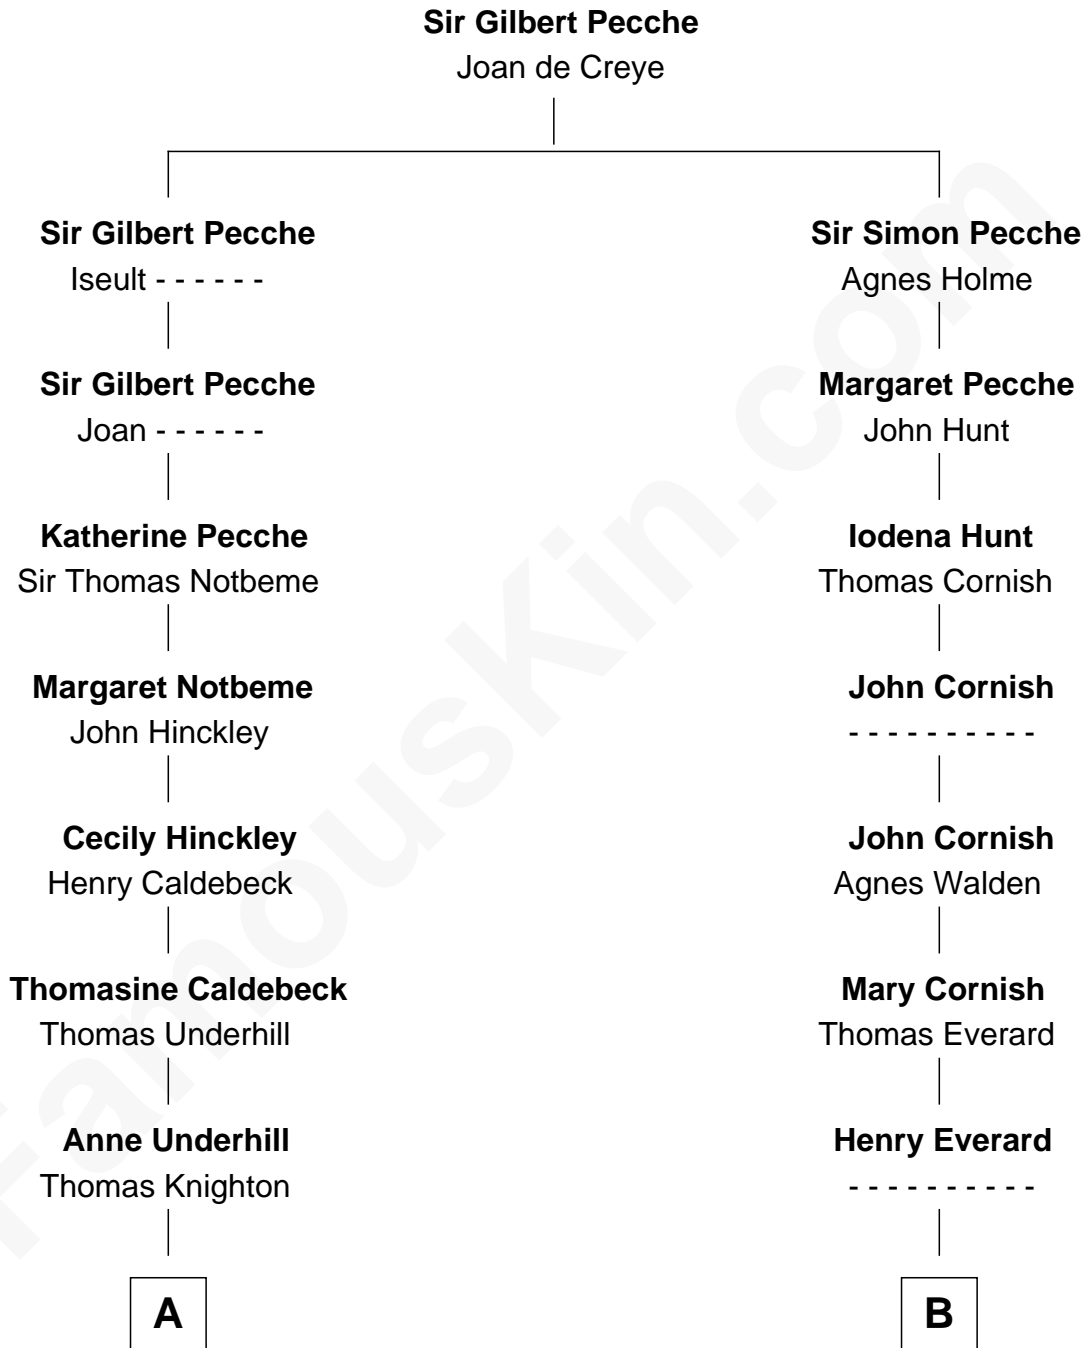

FamousKin.com
Relationship Chart of
Franklin D. Roosevelt
32nd U.S. President

16th cousin 3 times removed of
James Russell Lowell
American "Fireside" Poet

C

Isaac Daniel Roosevelt
Mary Rebecca Aspinwall

James Roosevelt
Sara Delano

Franklin D. Roosevelt
32nd U.S. President

FamousKin.com