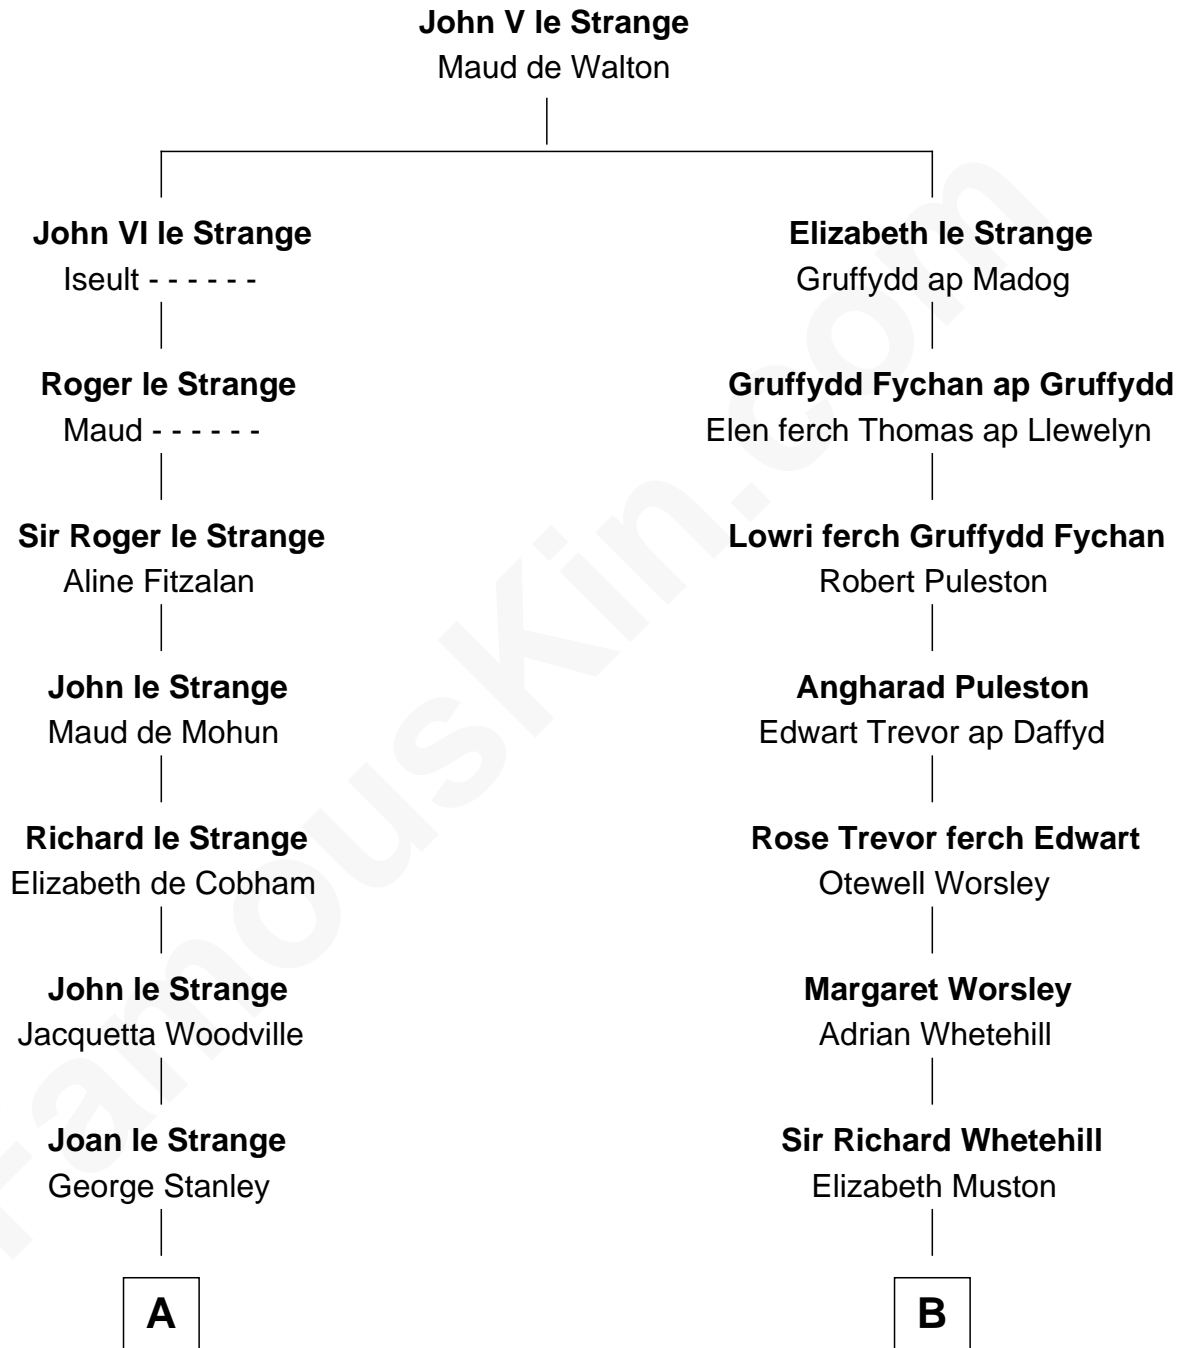

**FamousKin.com**  
**Relationship Chart of**  
**Franklin D. Roosevelt**  
*32nd U.S. President*

**16th cousin 5 times removed of**  
**James Russell Lowell**  
*American "Fireside" Poet*

**C**

Rebecca Smith

John Aspinwall

John Aspinwall

Susan Howland

Mary Rebecca Aspinwall

Isaac Daniel Roosevelt

James Roosevelt

Sara Delano

Franklin D. Roosevelt

*32nd U.S. President*

FamousKin.com