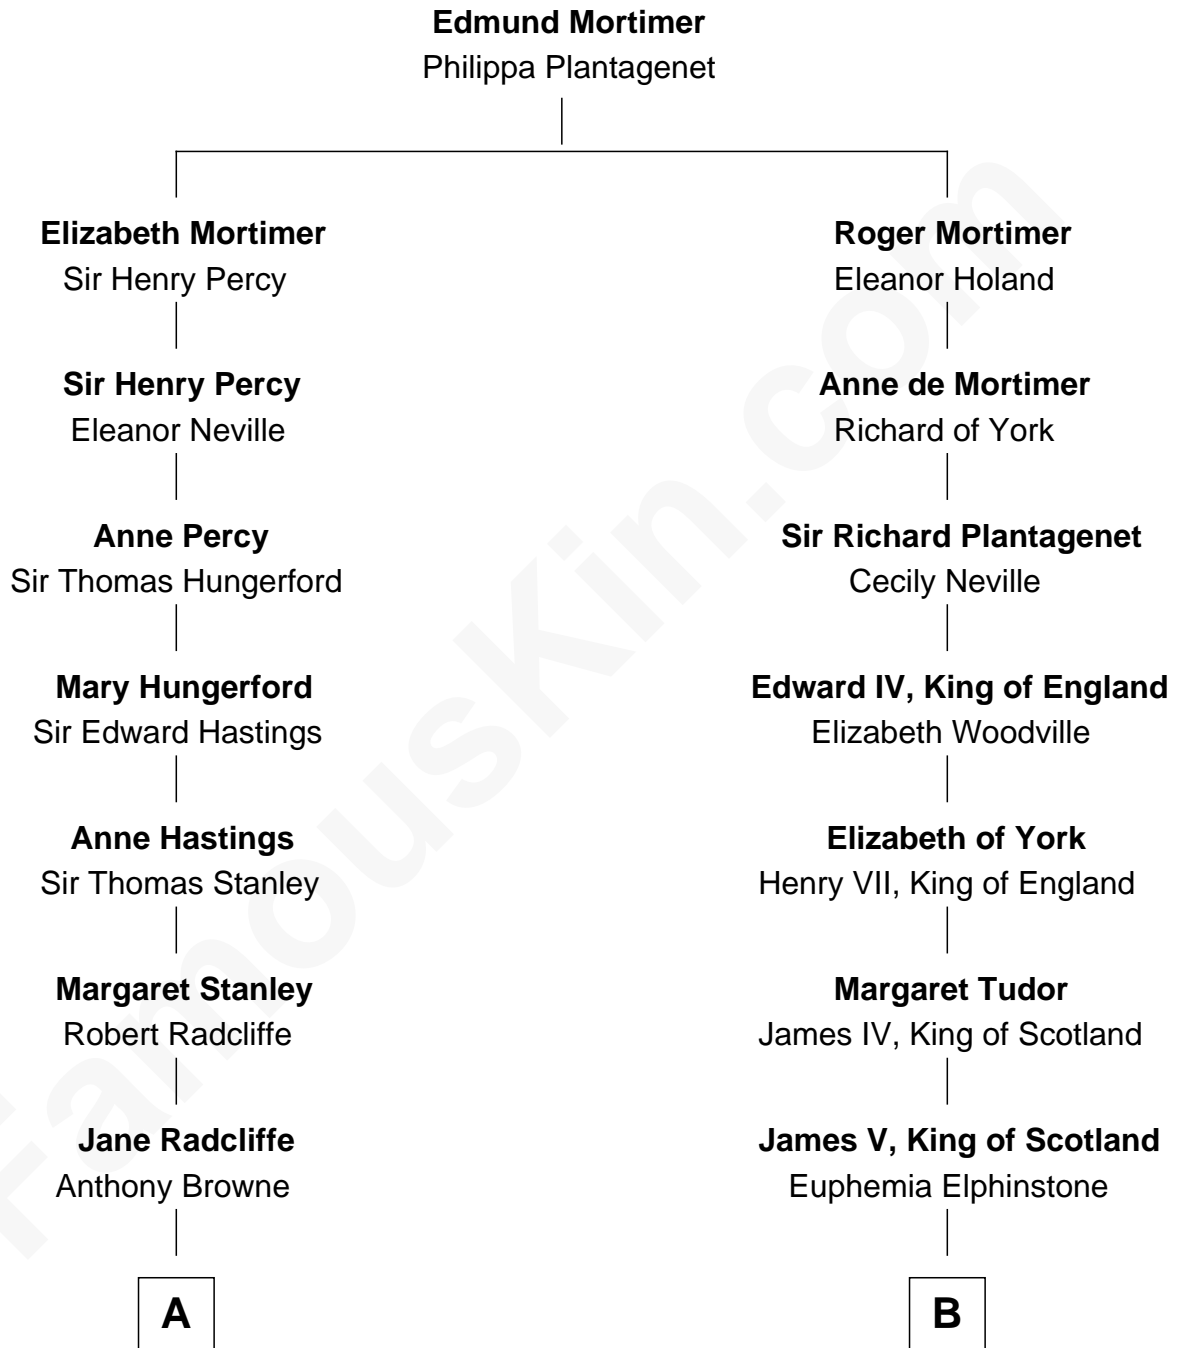

**FamousKin.com**  
**Relationship Chart of**  
**Franklin D. Roosevelt**  
*32nd U.S. President*

17th cousin 1 time removed of  
**James Russell Lowell**  
*American "Fireside" Poet*

**C**

James Roosevelt

Sara Delano

Franklin D. Roosevelt

*32nd U.S. President*

FamousKin.com