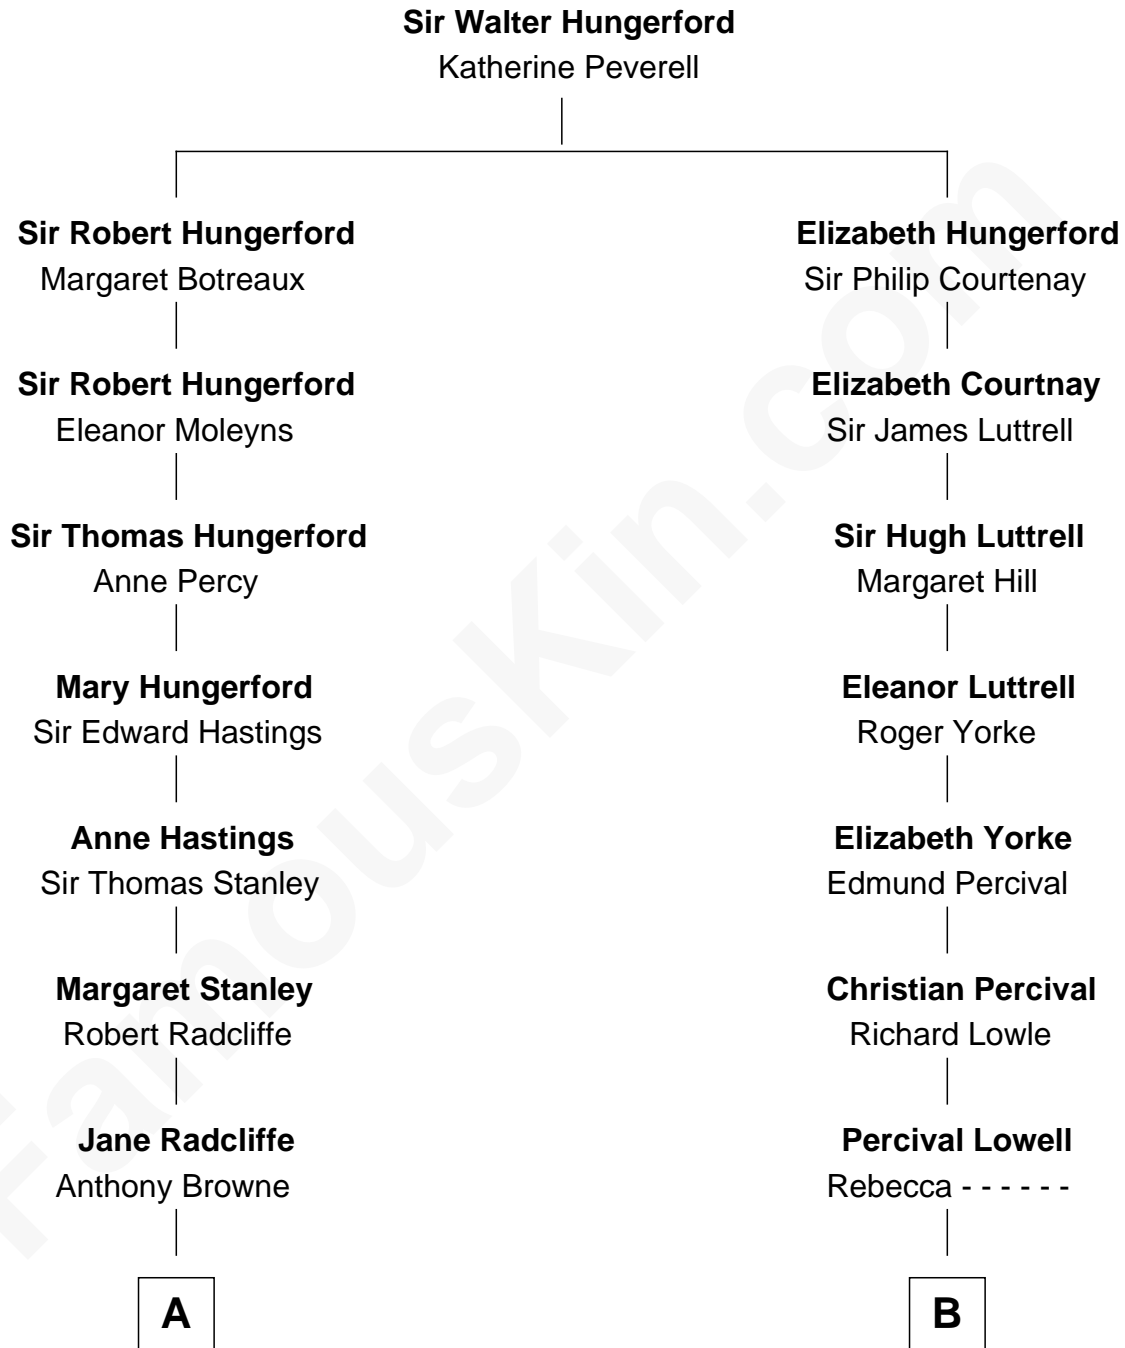

FamousKin.com
Relationship Chart of
Franklin D. Roosevelt
32nd U.S. President

13th cousin 5 times removed of
James Russell Lowell
American "Fireside" Poet

C

James Roosevelt

Sara Delano

Franklin D. Roosevelt

32nd U.S. President

FamousKin.com