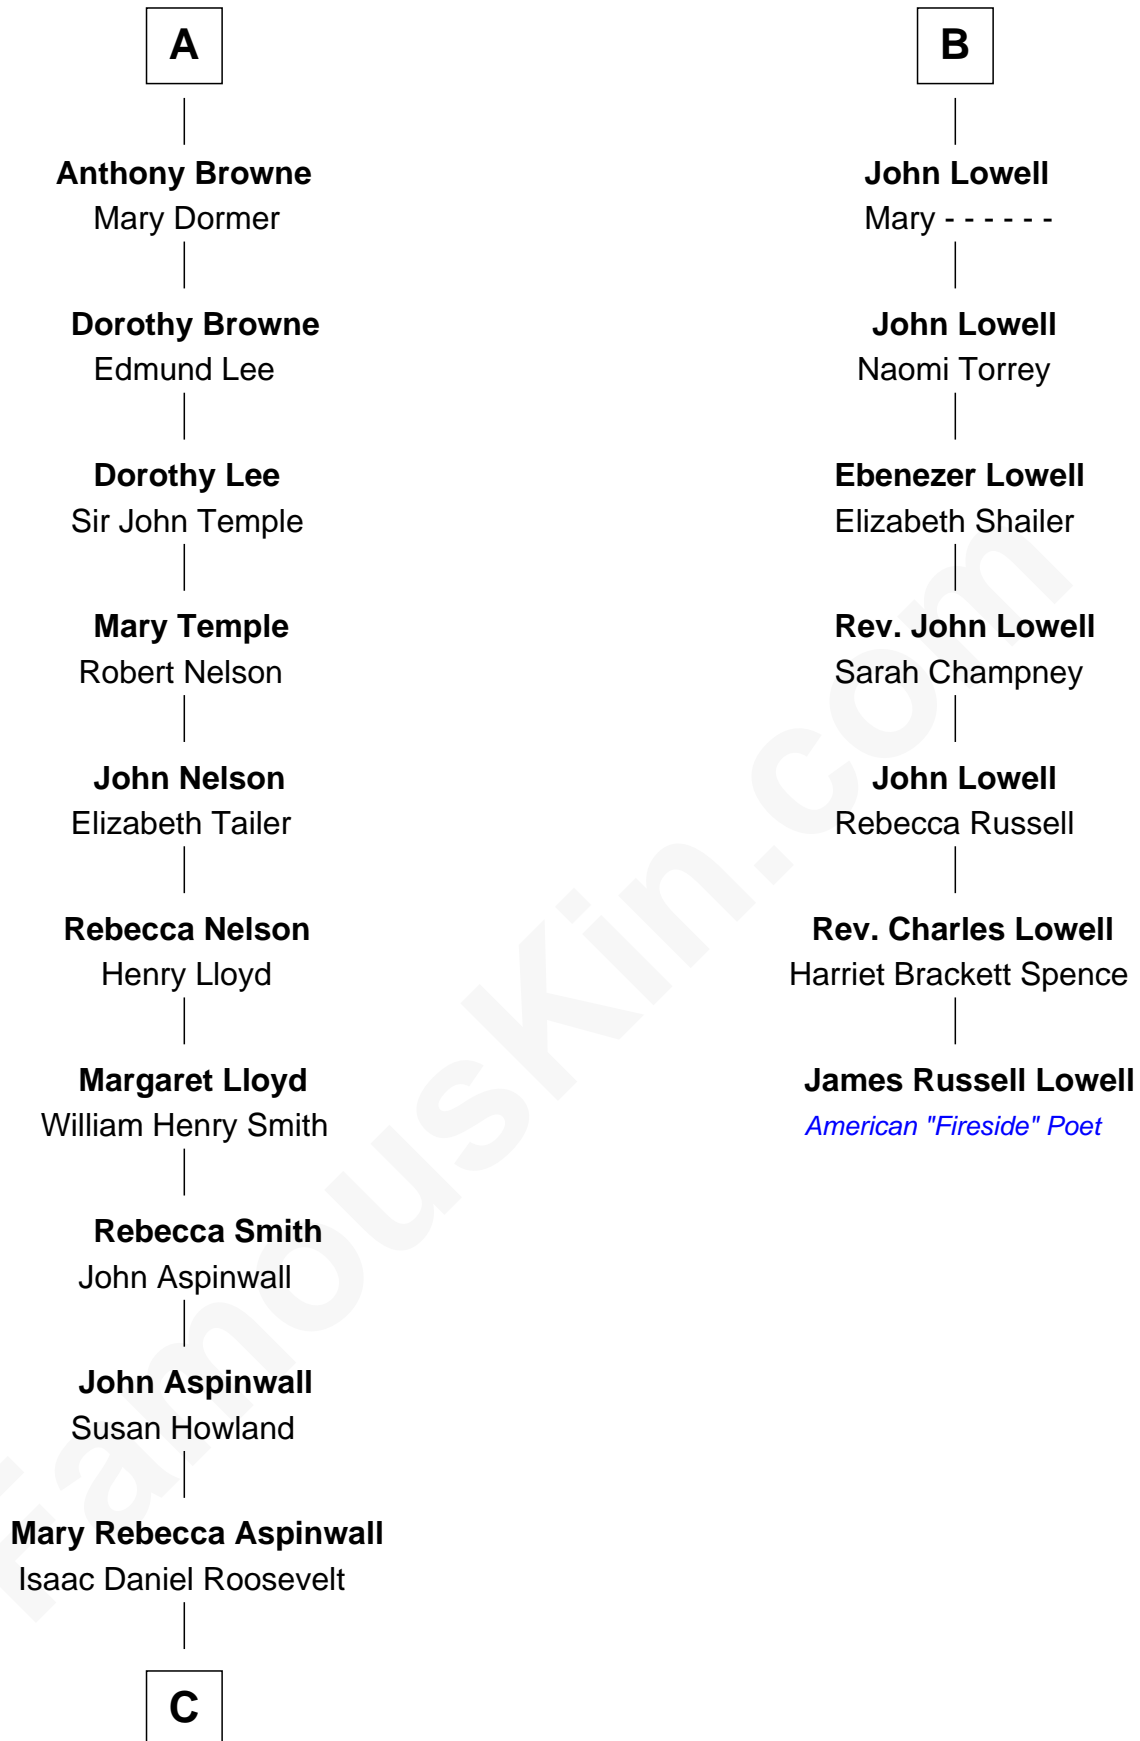

FamousKin.com
Relationship Chart of
Franklin D. Roosevelt
32nd U.S. President

13th cousin 5 times removed of
James Russell Lowell
American "Fireside" Poet

C

James Roosevelt

Sara Delano

Franklin D. Roosevelt

32nd U.S. President

FamousKin.com