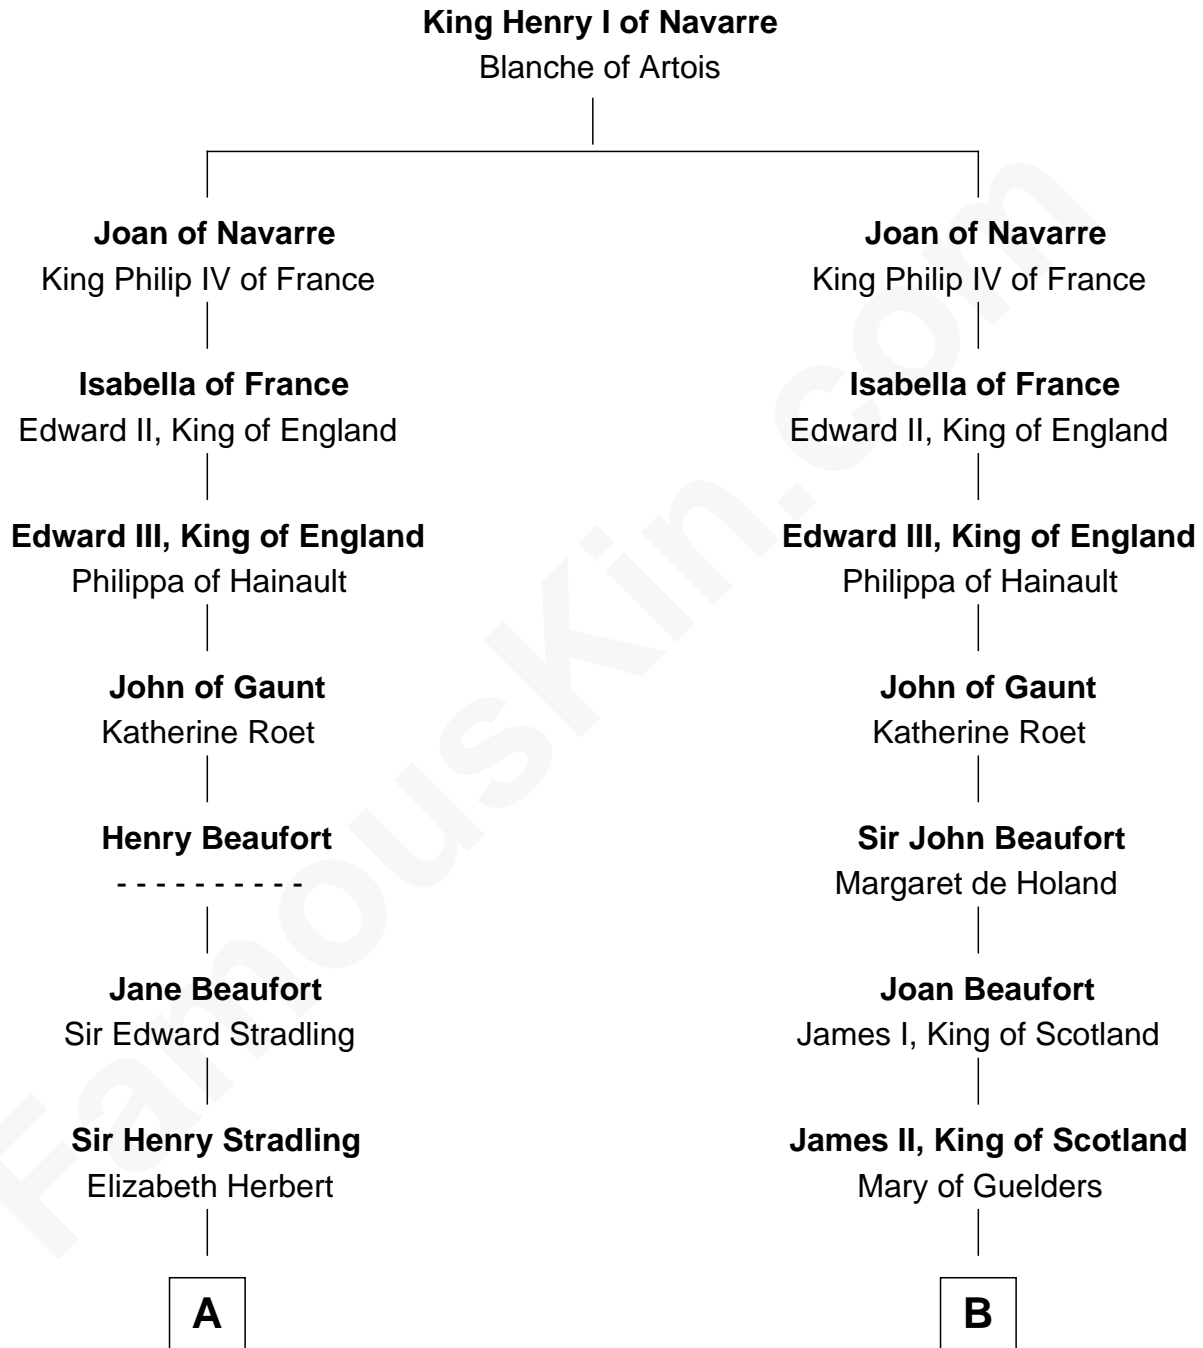

FamousKin.com
Relationship Chart of
Franklin D. Roosevelt
32nd U.S. President

20th cousin 1 time removed of
James Russell Lowell
American "Fireside" Poet

C

Rebecca Smith

John Aspinwall

John Aspinwall

Susan Howland

Mary Rebecca Aspinwall

Isaac Daniel Roosevelt

James Roosevelt

Sara Delano

Franklin D. Roosevelt

32nd U.S. President

D

Robert Traill