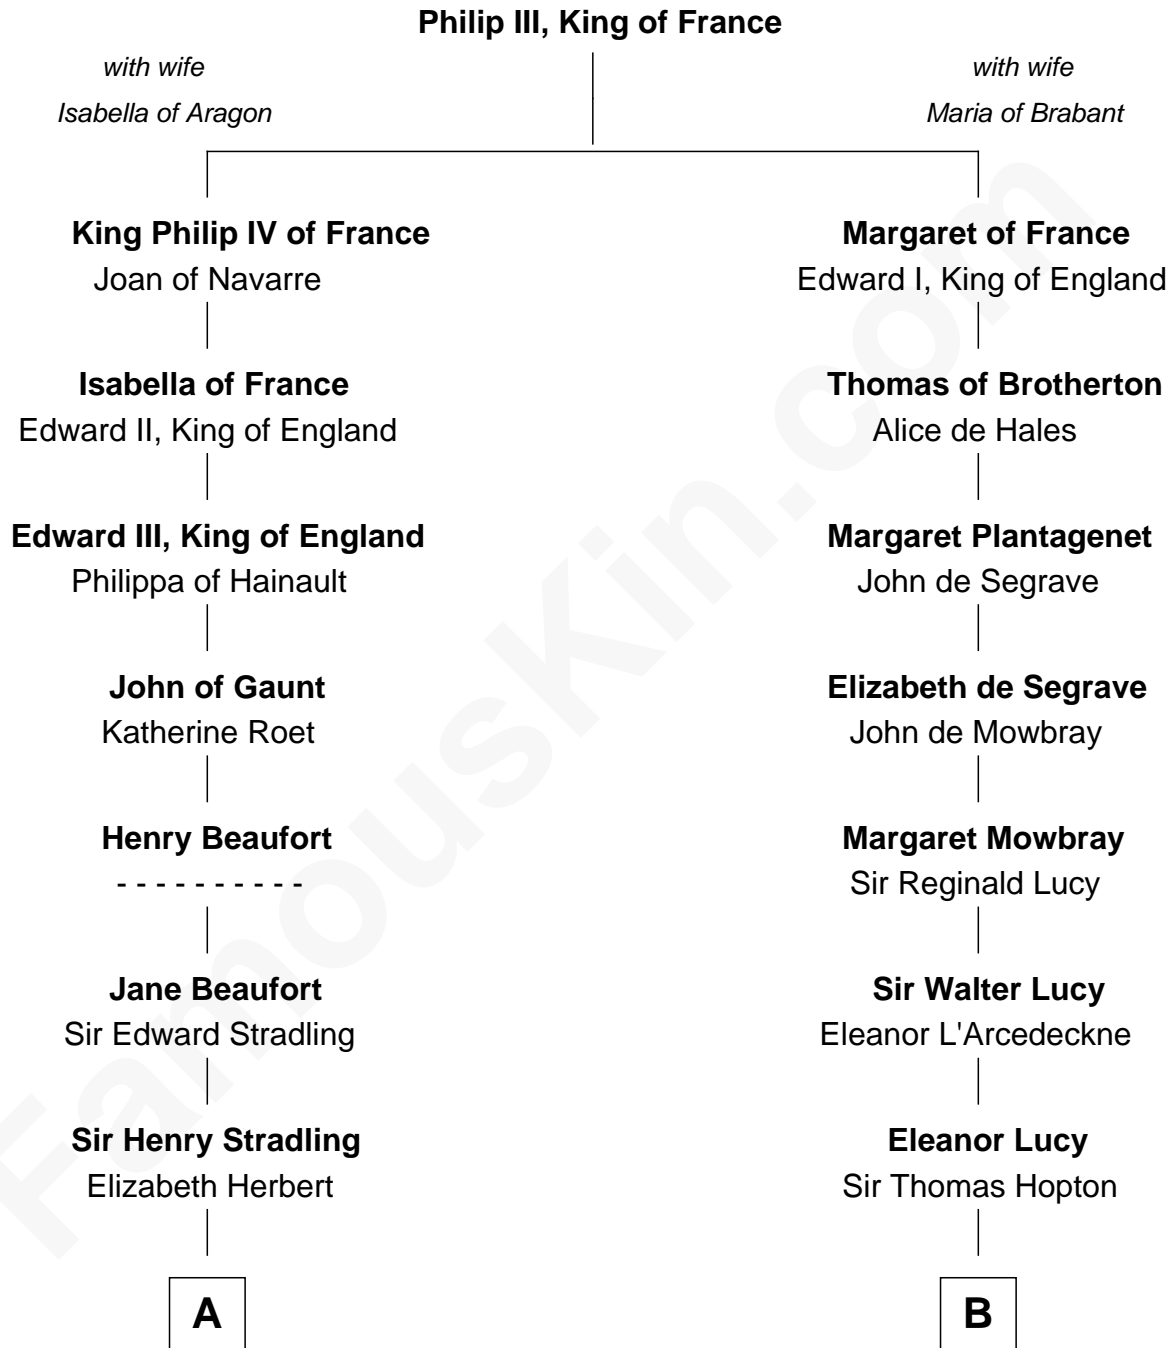

**FamousKin.com**  
**Relationship Chart of**  
**Franklin D. Roosevelt**  
*32nd U.S. President*

**20th cousin 1 time removed of**  
**James Russell Lowell**  
*American "Fireside" Poet*

**C**

**Rebecca Smith**

John Aspinwall

**John Aspinwall**

Susan Howland

**Mary Rebecca Aspinwall**

Isaac Daniel Roosevelt

**James Roosevelt**

Sara Delano

**Franklin D. Roosevelt**