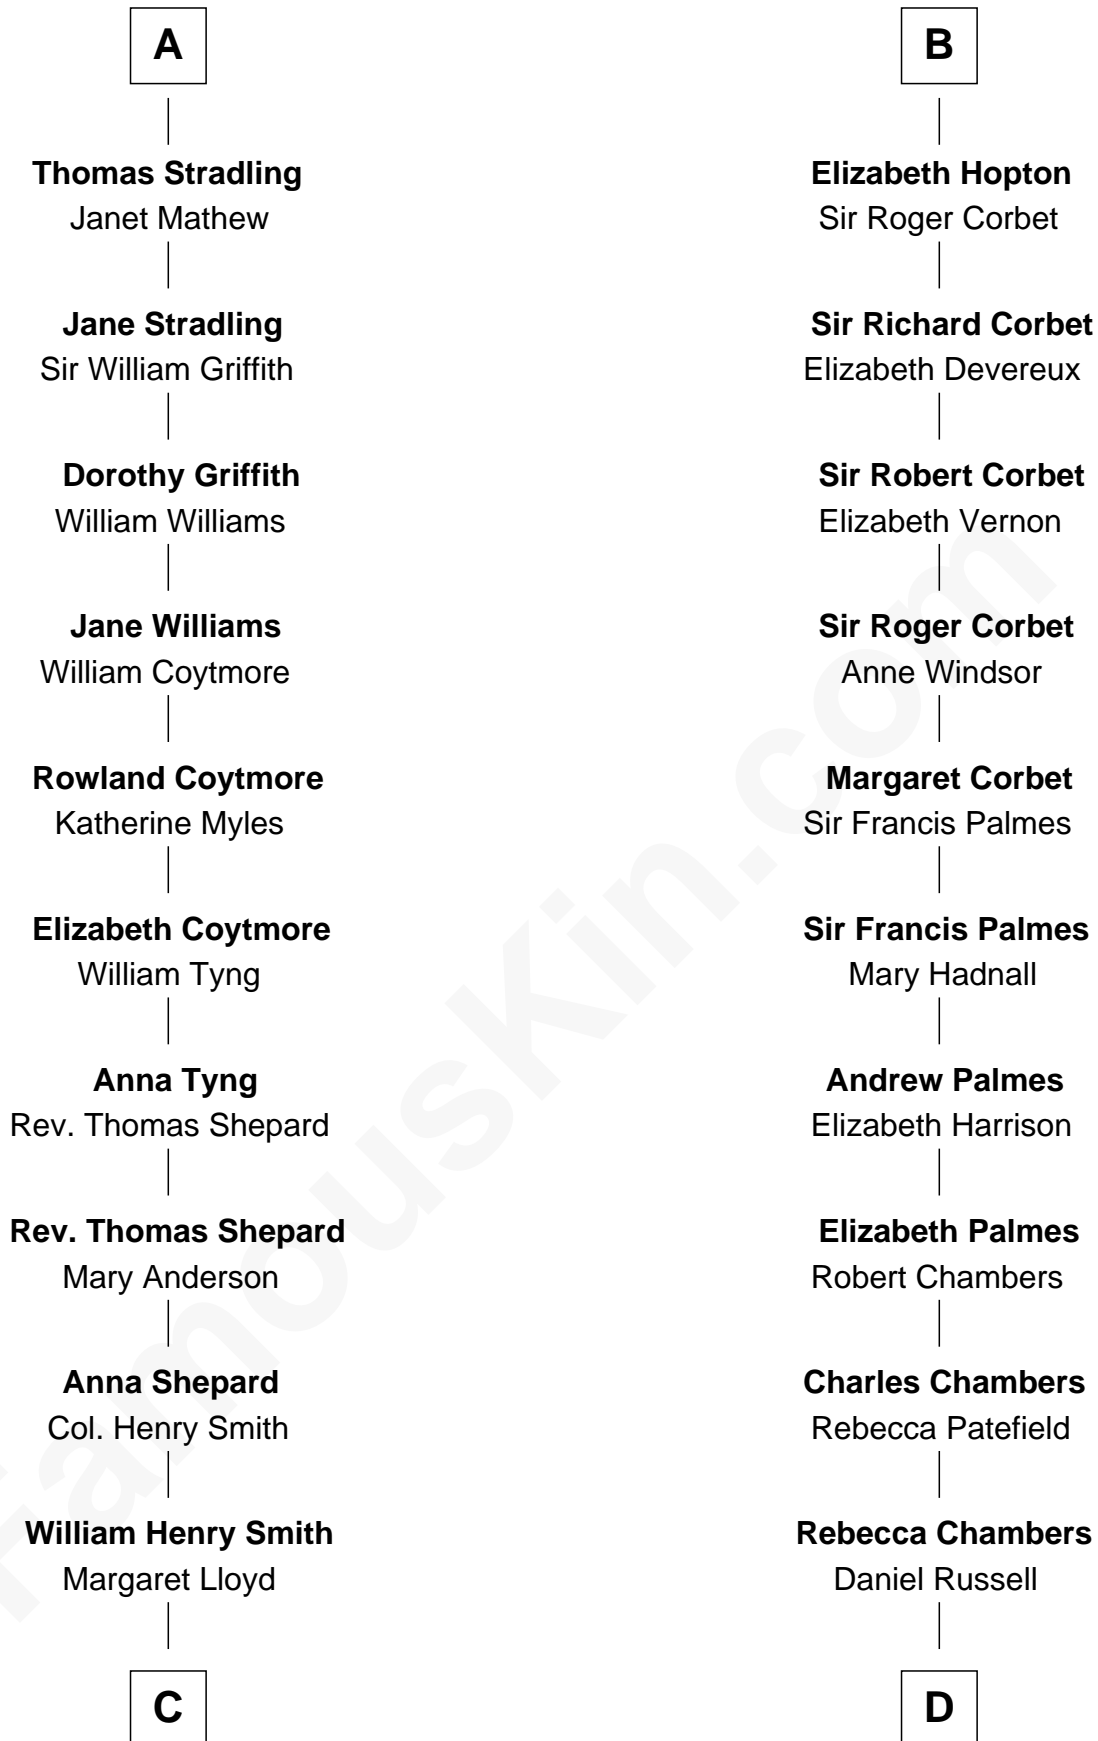

**FamousKin.com**  
**Relationship Chart of**  
**Franklin D. Roosevelt**  
*32nd U.S. President*

**20th cousin 1 time removed of**  
**James Russell Lowell**  
*American "Fireside" Poet*

**C**

**Rebecca Smith**

John Aspinwall

**John Aspinwall**

Susan Howland

**Mary Rebecca Aspinwall**

Isaac Daniel Roosevelt

**James Roosevelt**

Sara Delano

**Franklin D. Roosevelt**