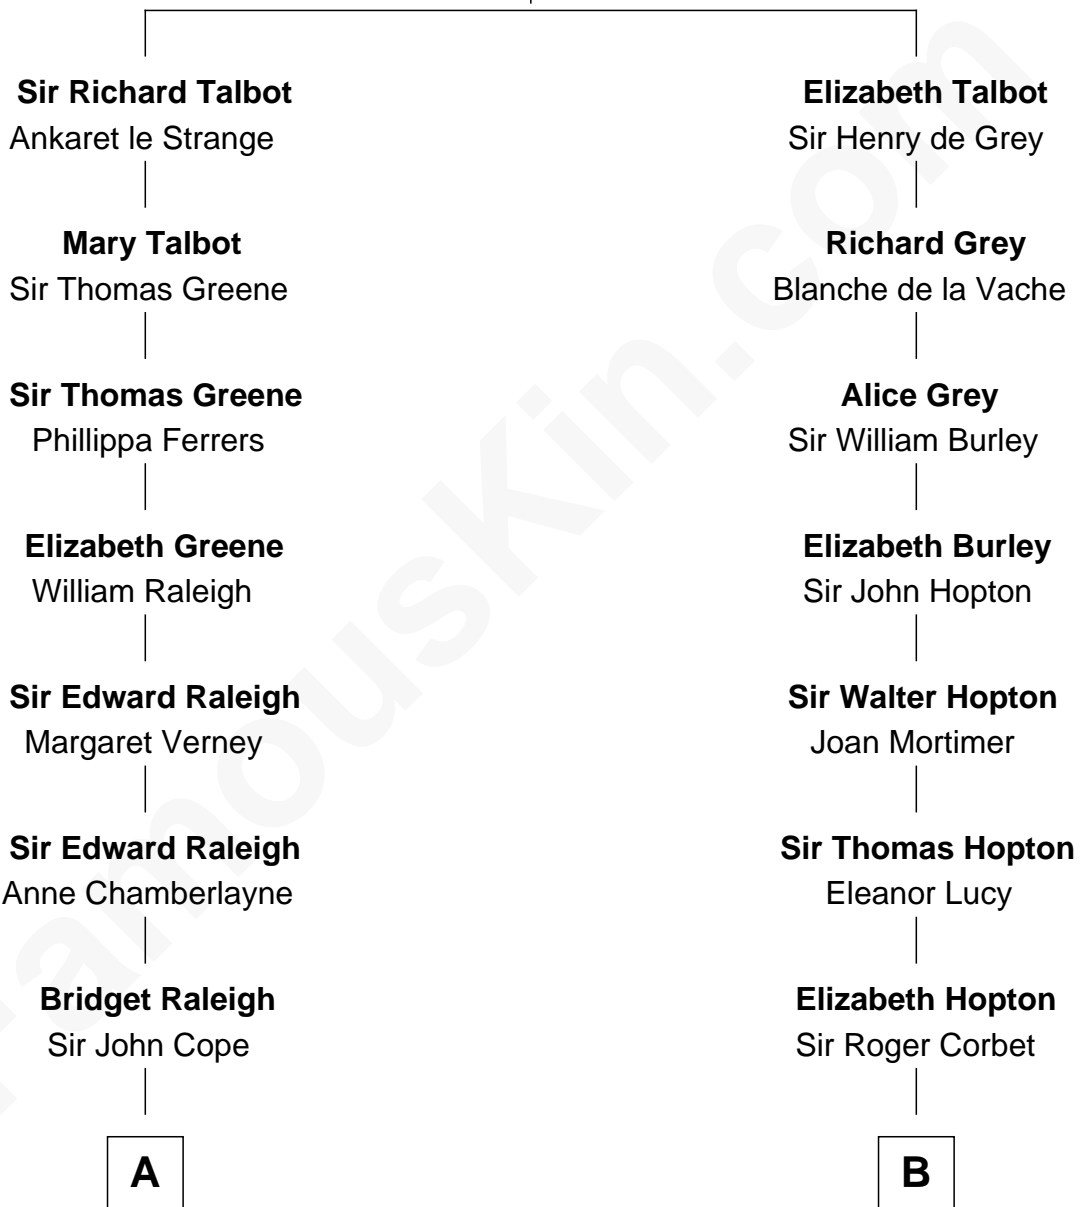

FamousKin.com
Relationship Chart of
Franklin D. Roosevelt
32nd U.S. President

18th cousin 1 time removed of
James Russell Lowell
American "Fireside" Poet

Sir Gilbert Talbot
Pernel le Boteler

C

Sara Delano
James Roosevelt

Franklin D. Roosevelt
32nd U.S. President

D

Rebecca Russell
John Lowell

Rev. Charles Lowell
Harriet Brackett Spence

James Russell Lowell
American "Fireside" Poet

FamousKin.com