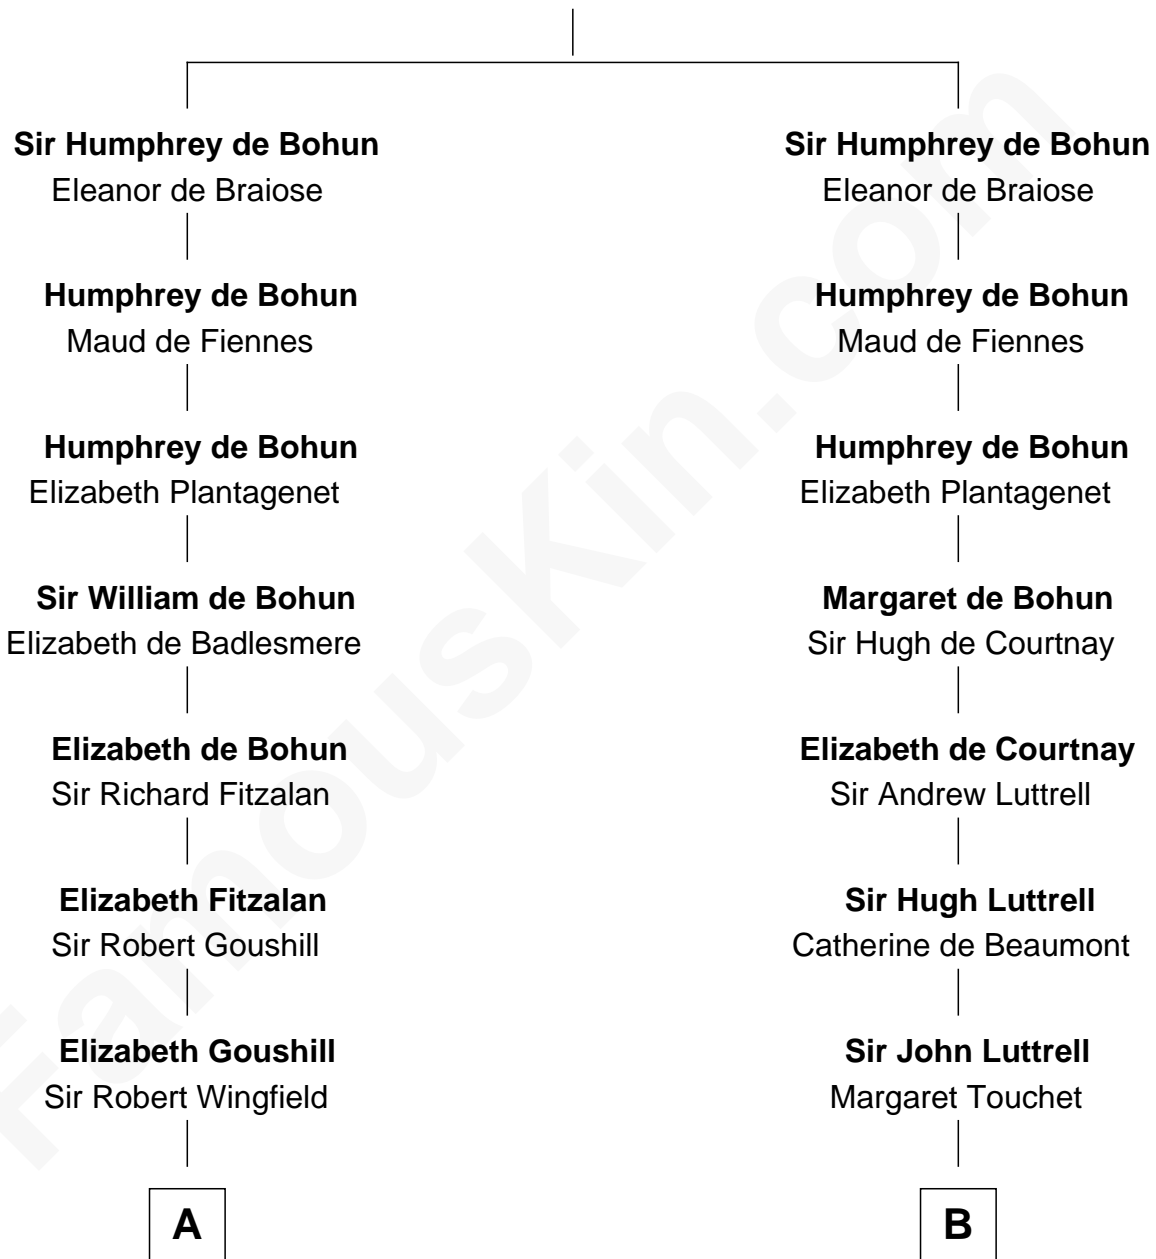

**FamousKin.com**  
**Relationship Chart of**  
**Franklin D. Roosevelt**  
*32nd U.S. President*

**18th cousin 3 times removed of**  
**Ichabod Goodwin**  
*27th Governor of New Hampshire*

**Sir Humphrey de Bohun**  
Maud of Eu

**C**

**Joseph Church**

Deborah Perry

**Deborah P. Church**

Warren Delano

**Warren Delano**

Catharine Robbins Lyman

**Sara Delano**

James Roosevelt

**Franklin D. Roosevelt**

*32nd U.S. President*

**D**

**Anna Thompson Gerrish**

Samuel Goodwin

**Ichabod Goodwin**

*27th Governor of New Hampshire*