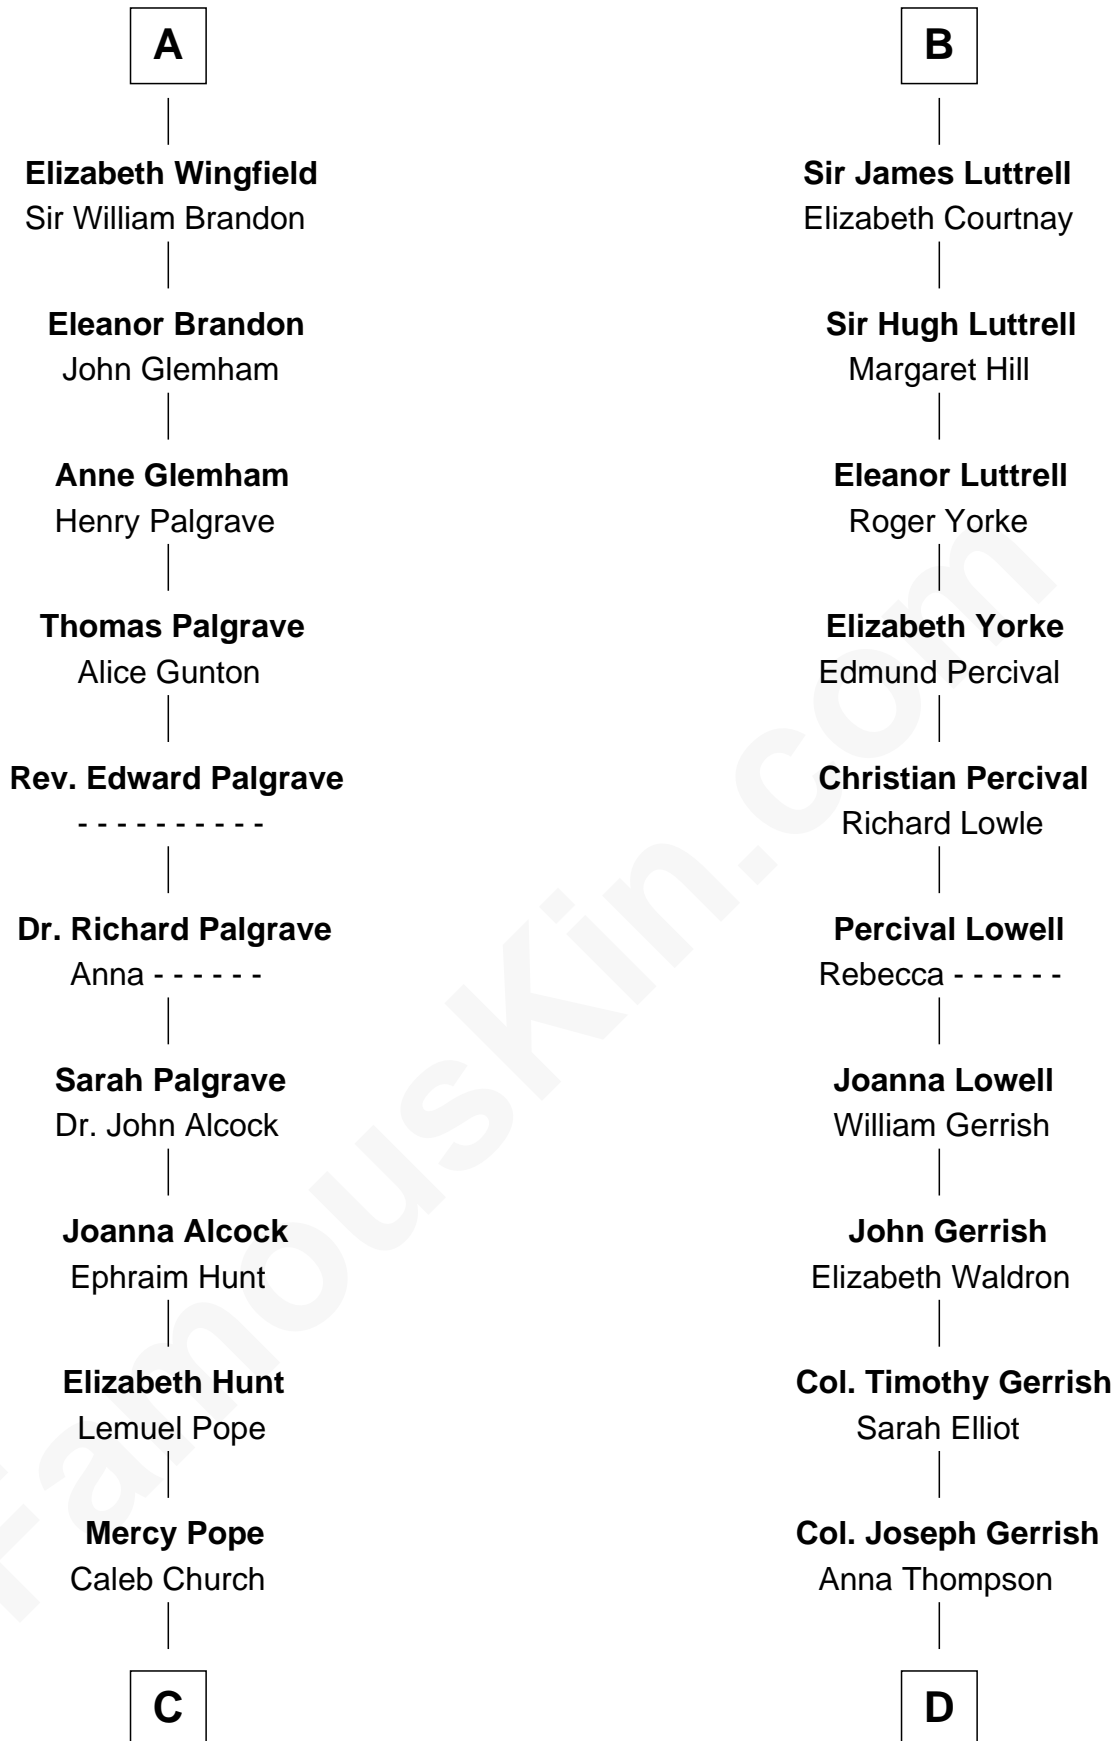

**FamousKin.com**  
**Relationship Chart of**  
**Franklin D. Roosevelt**  
*32nd U.S. President*

**18th cousin 3 times removed of**  
**Ichabod Goodwin**  
*27th Governor of New Hampshire*

**Sir Humphrey de Bohun**  
Maud of Eu

**C**

**Joseph Church**

Deborah Perry

**Deborah P. Church**

Warren Delano

**Warren Delano**

Catharine Robbins Lyman

**Sara Delano**

James Roosevelt

**Franklin D. Roosevelt**

*32nd U.S. President*

**D**

**Anna Thompson Gerrish**

Samuel Goodwin

**Ichabod Goodwin**

*27th Governor of New Hampshire*