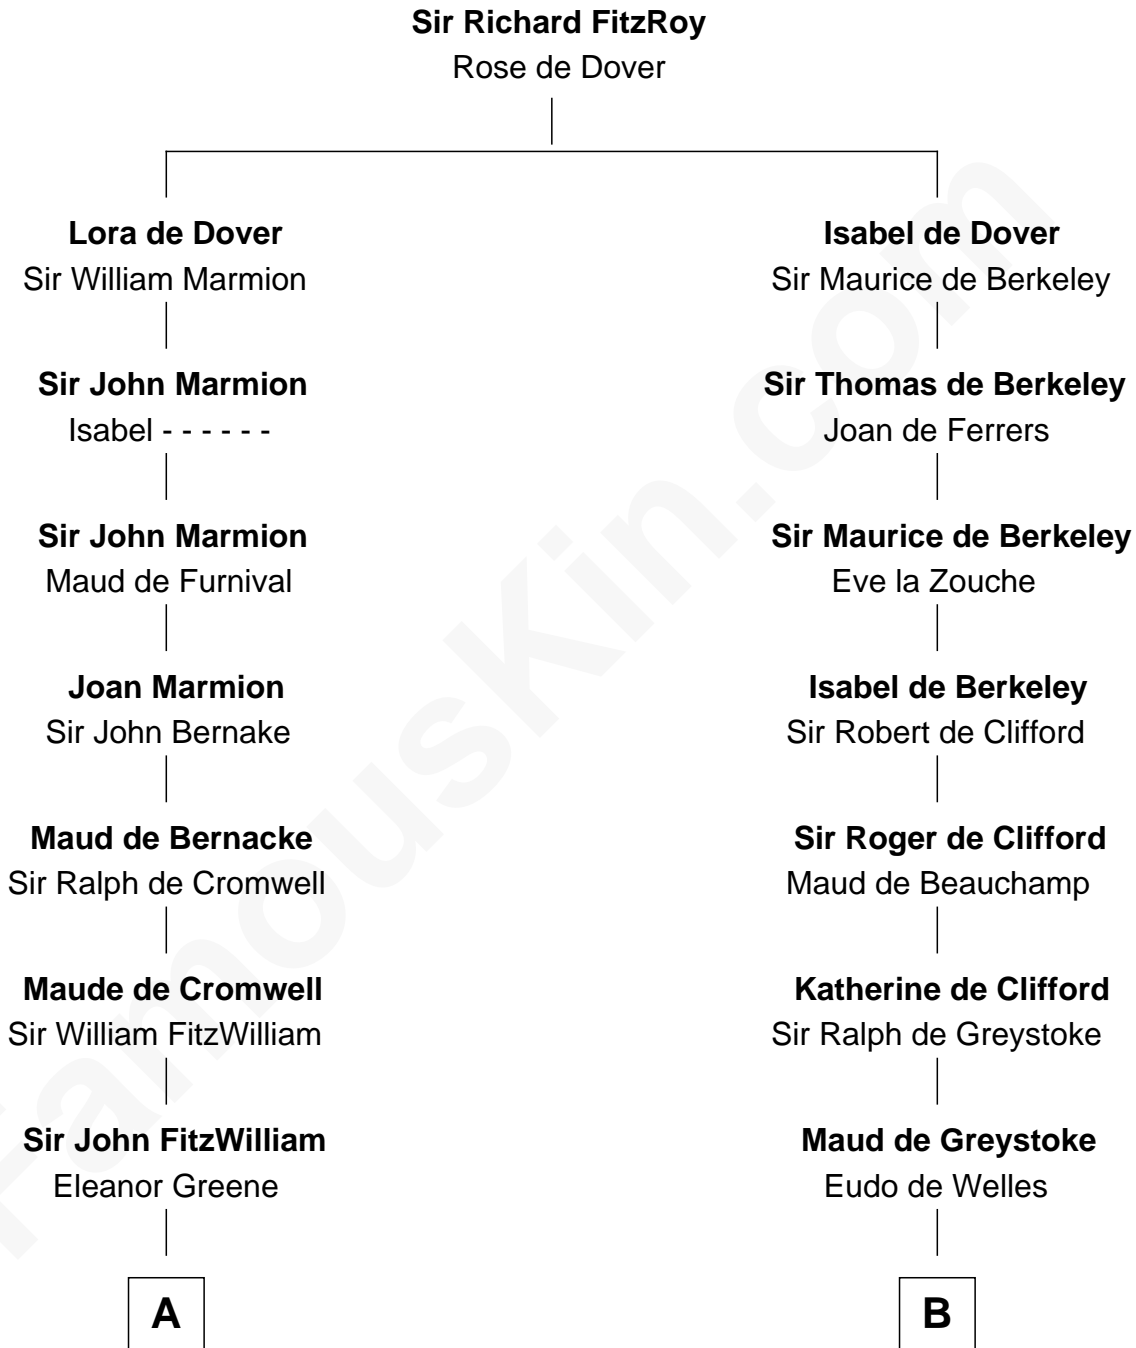

FamousKin.com
Relationship Chart of
Franklin D. Roosevelt
32nd U.S. President

20th cousin 1 time removed of
Ichabod Goodwin
27th Governor of New Hampshire

C

Rebecca Smith

John Aspinwall

John Aspinwall

Susan Howland

Mary Rebecca Aspinwall

Isaac Daniel Roosevelt

James Roosevelt

Sara Delano

Franklin D. Roosevelt

32nd U.S. President

D

Elisha Hill

Mary Plaisted

Hannah Hill

Dominicus Goodwin

Samuel Goodwin

Anna Thompson Gerrish

Ichabod Goodwin

27th Governor of New Hampshire