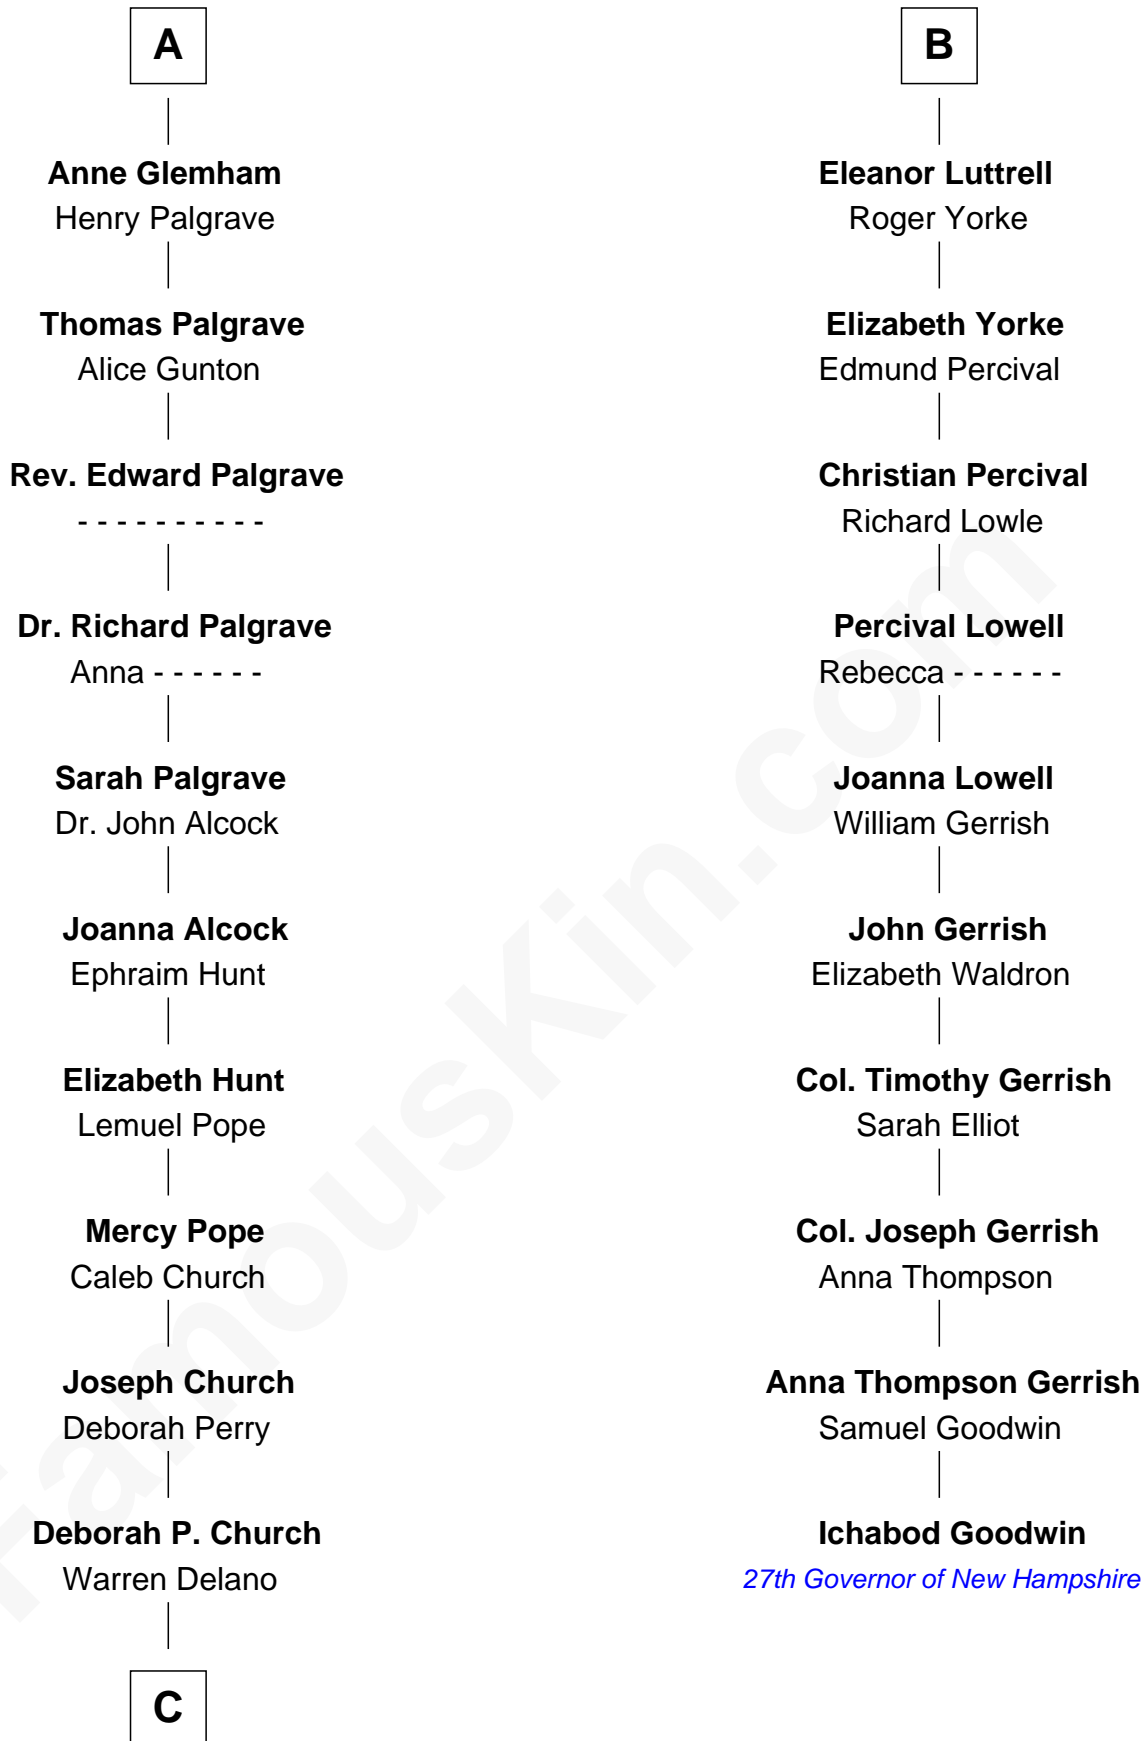

**FamousKin.com**  
**Relationship Chart of**  
**Franklin D. Roosevelt**  
*32nd U.S. President*

**16th cousin 3 times removed of**  
**Ichabod Goodwin**  
*27th Governor of New Hampshire*

**C**

—  
**Warren Delano**  
Catharine Robbins Lyman

—  
**Sara Delano**  
James Roosevelt

—  
**Franklin D. Roosevelt**  
*32nd U.S. President*

FamousKin.com