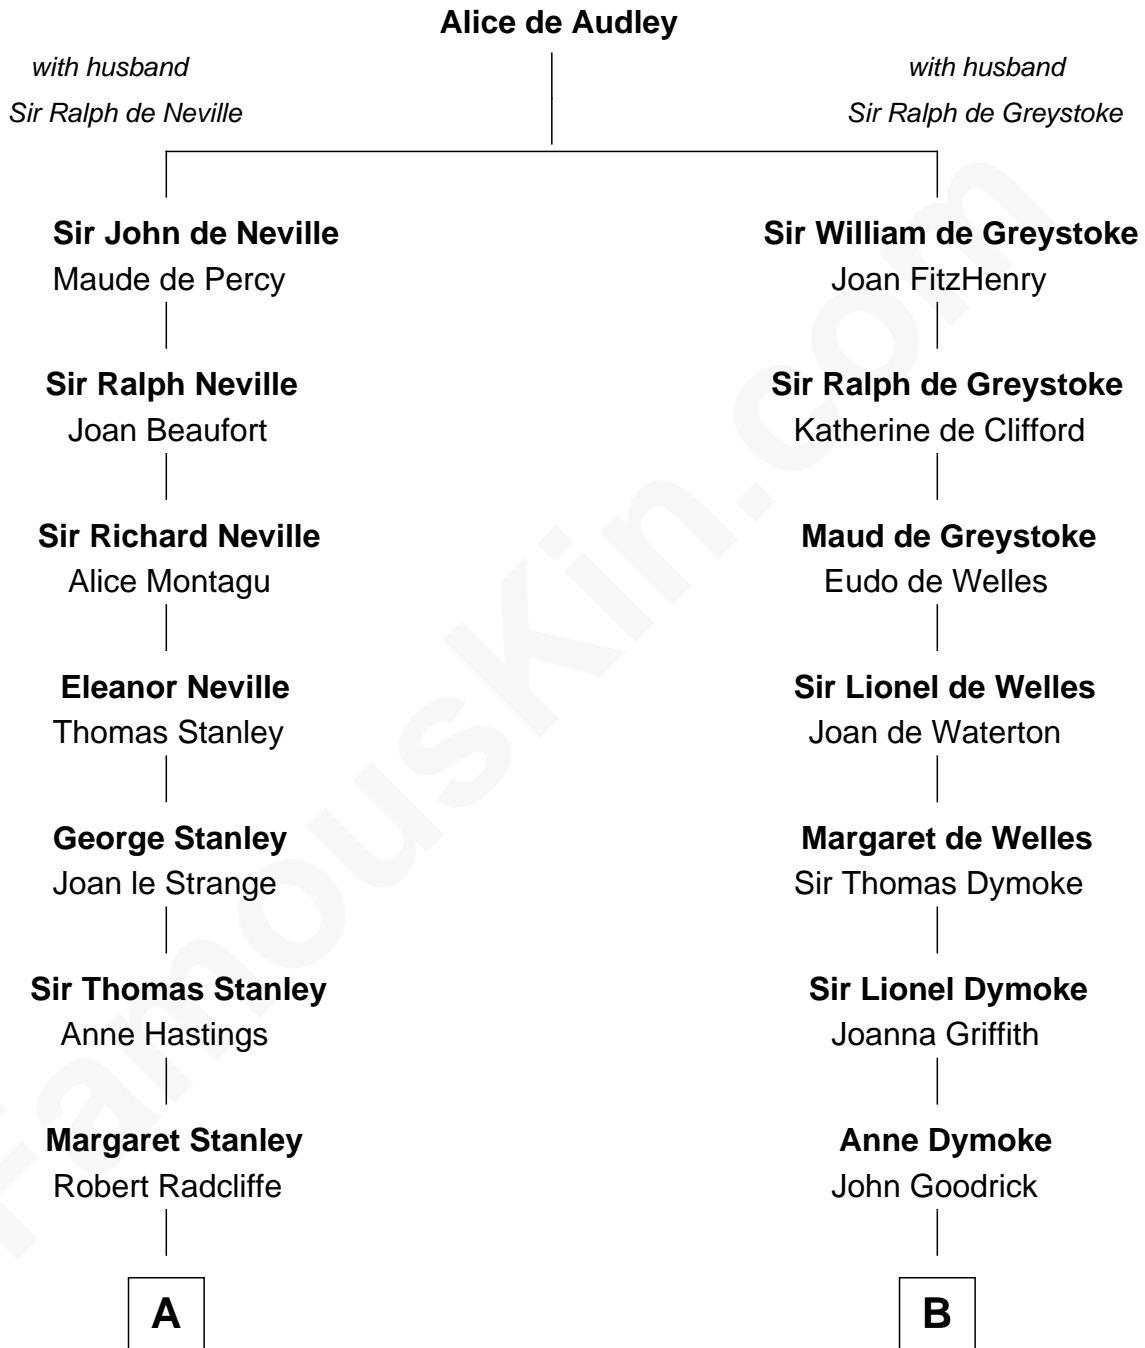

FamousKin.com
Relationship Chart of
Franklin D. Roosevelt
32nd U.S. President

16th cousin 3 times removed of
Ichabod Goodwin
27th Governor of New Hampshire

C

—
Mary Rebecca Aspinwall

Isaac Daniel Roosevelt

—
James Roosevelt

Sara Delano

—
Franklin D. Roosevelt

32nd U.S. President

FamousKin.com