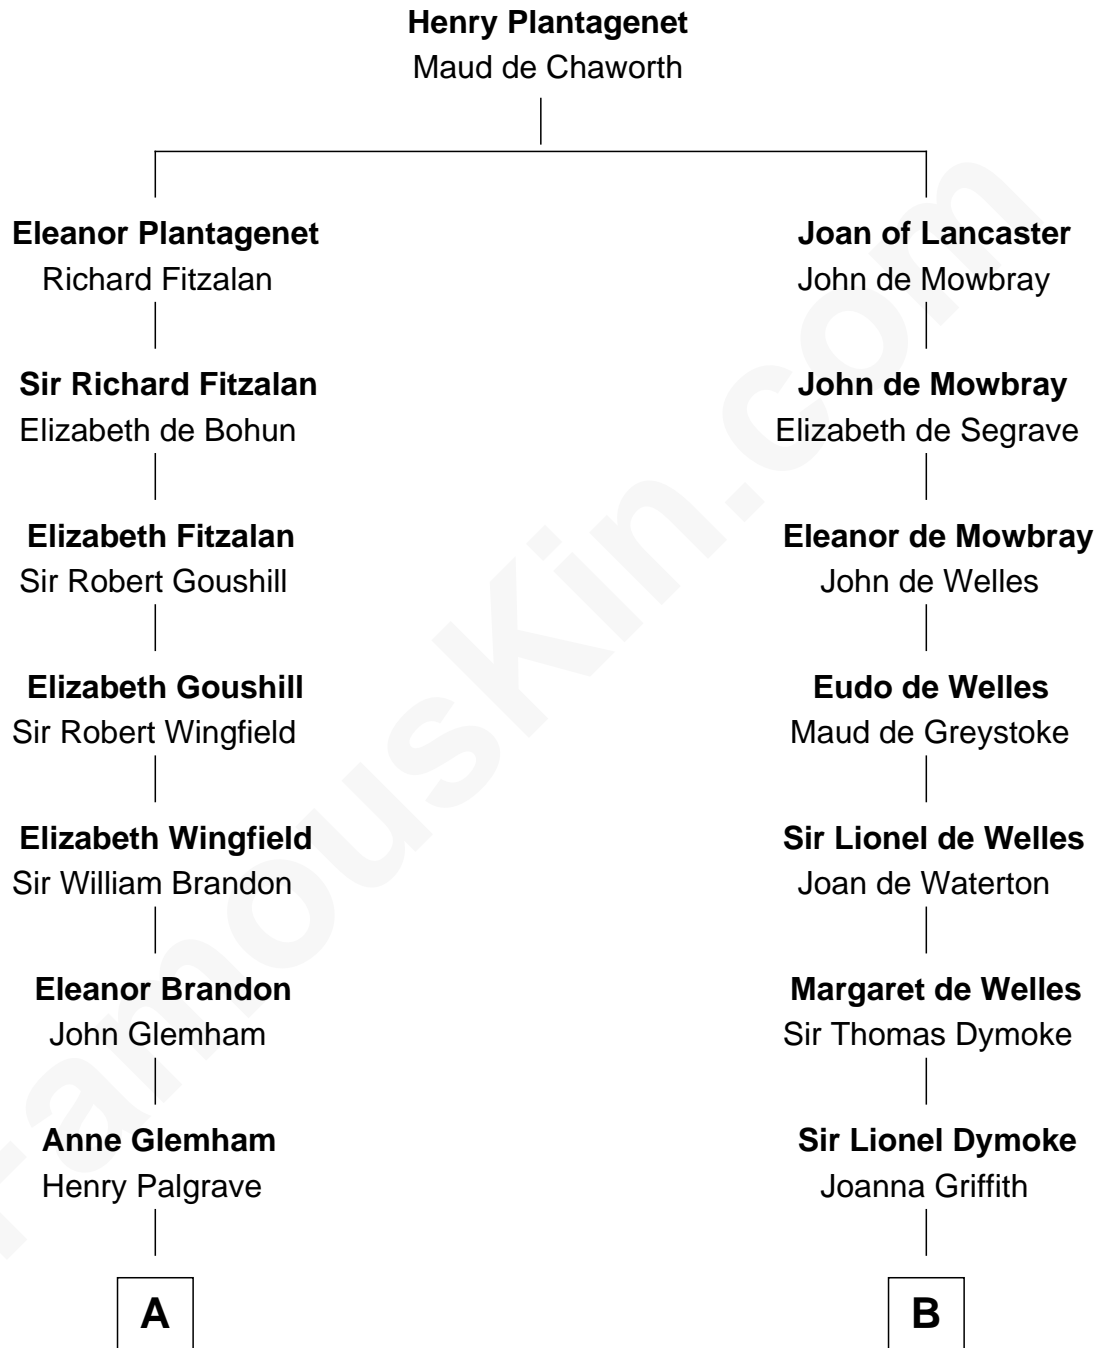

FamousKin.com
Relationship Chart of
Franklin D. Roosevelt
32nd U.S. President

17th cousin 1 time removed of
Ichabod Goodwin
27th Governor of New Hampshire

C

—
Sara Delano
James Roosevelt

—
Franklin D. Roosevelt
32nd U.S. President

FamousKin.com