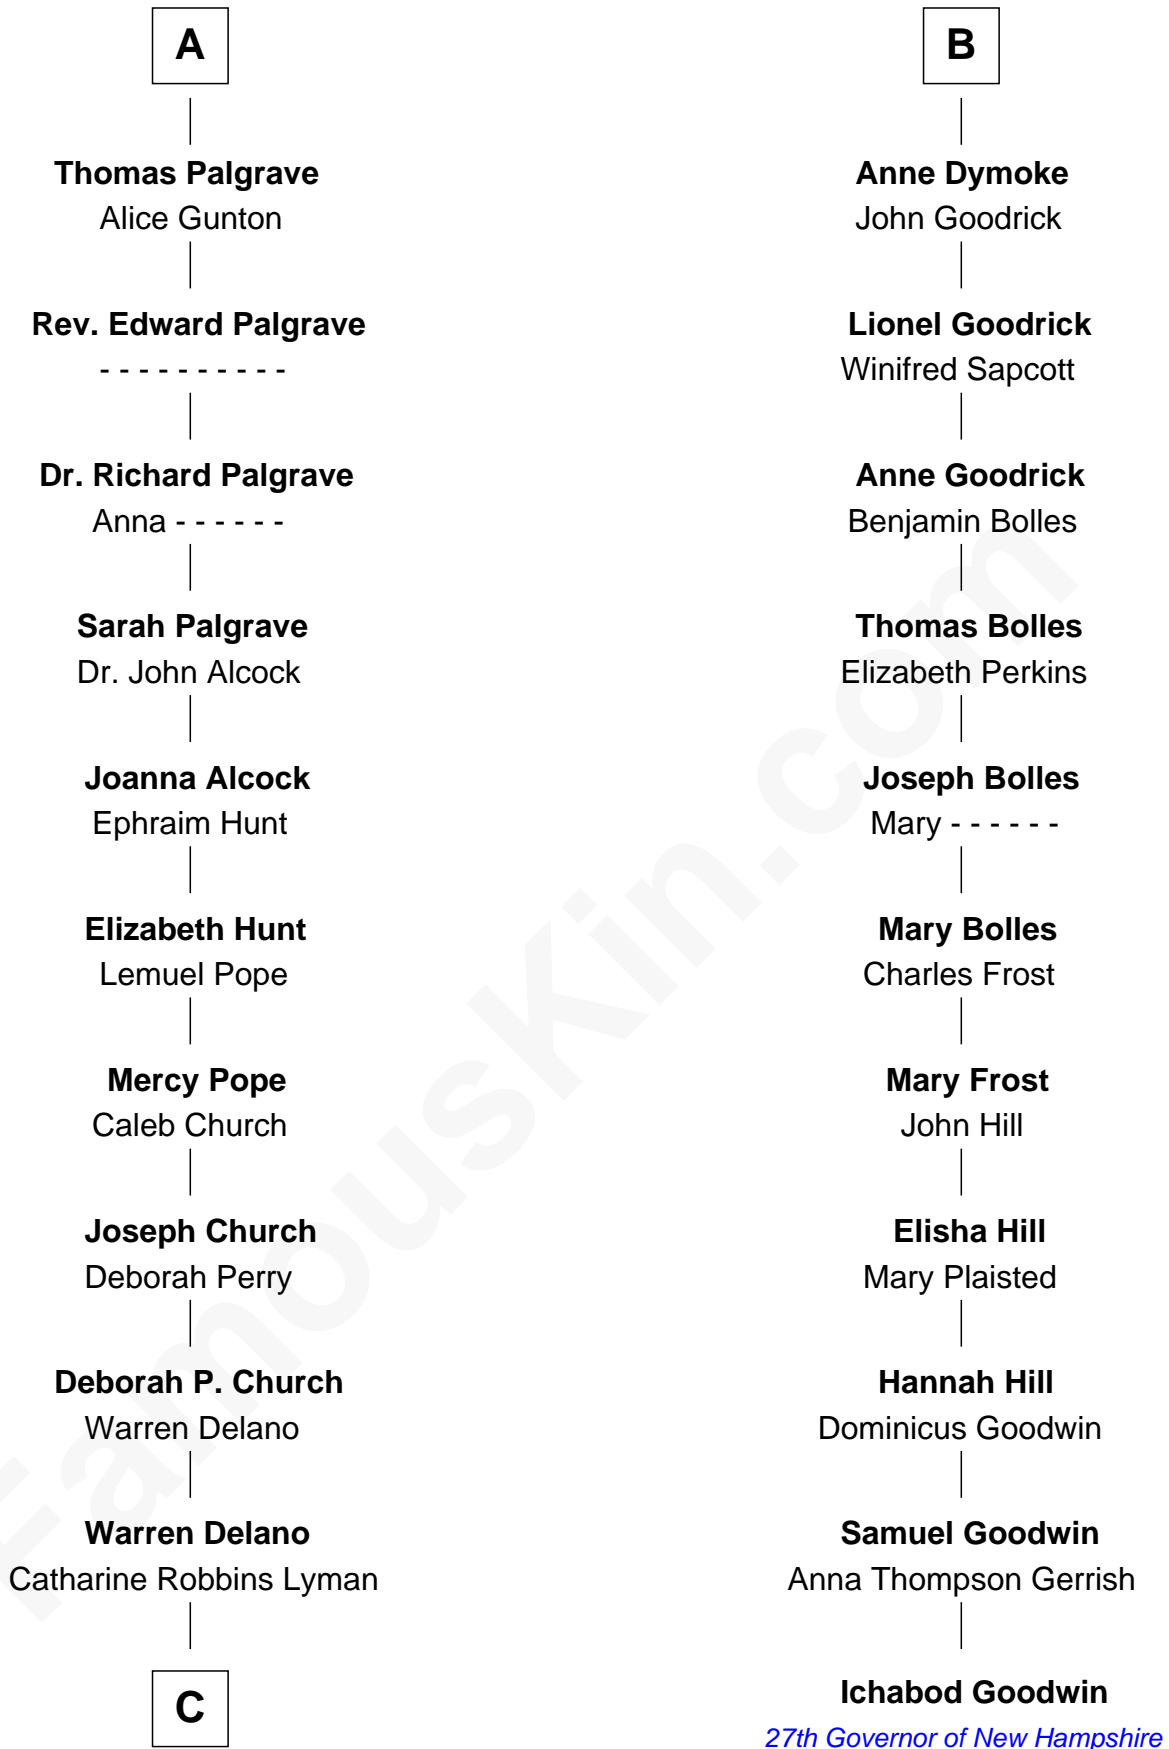

FamousKin.com
Relationship Chart of
Franklin D. Roosevelt
32nd U.S. President

17th cousin 1 time removed of
Ichabod Goodwin
27th Governor of New Hampshire

C

—
Sara Delano
James Roosevelt

—
Franklin D. Roosevelt
32nd U.S. President

FamousKin.com