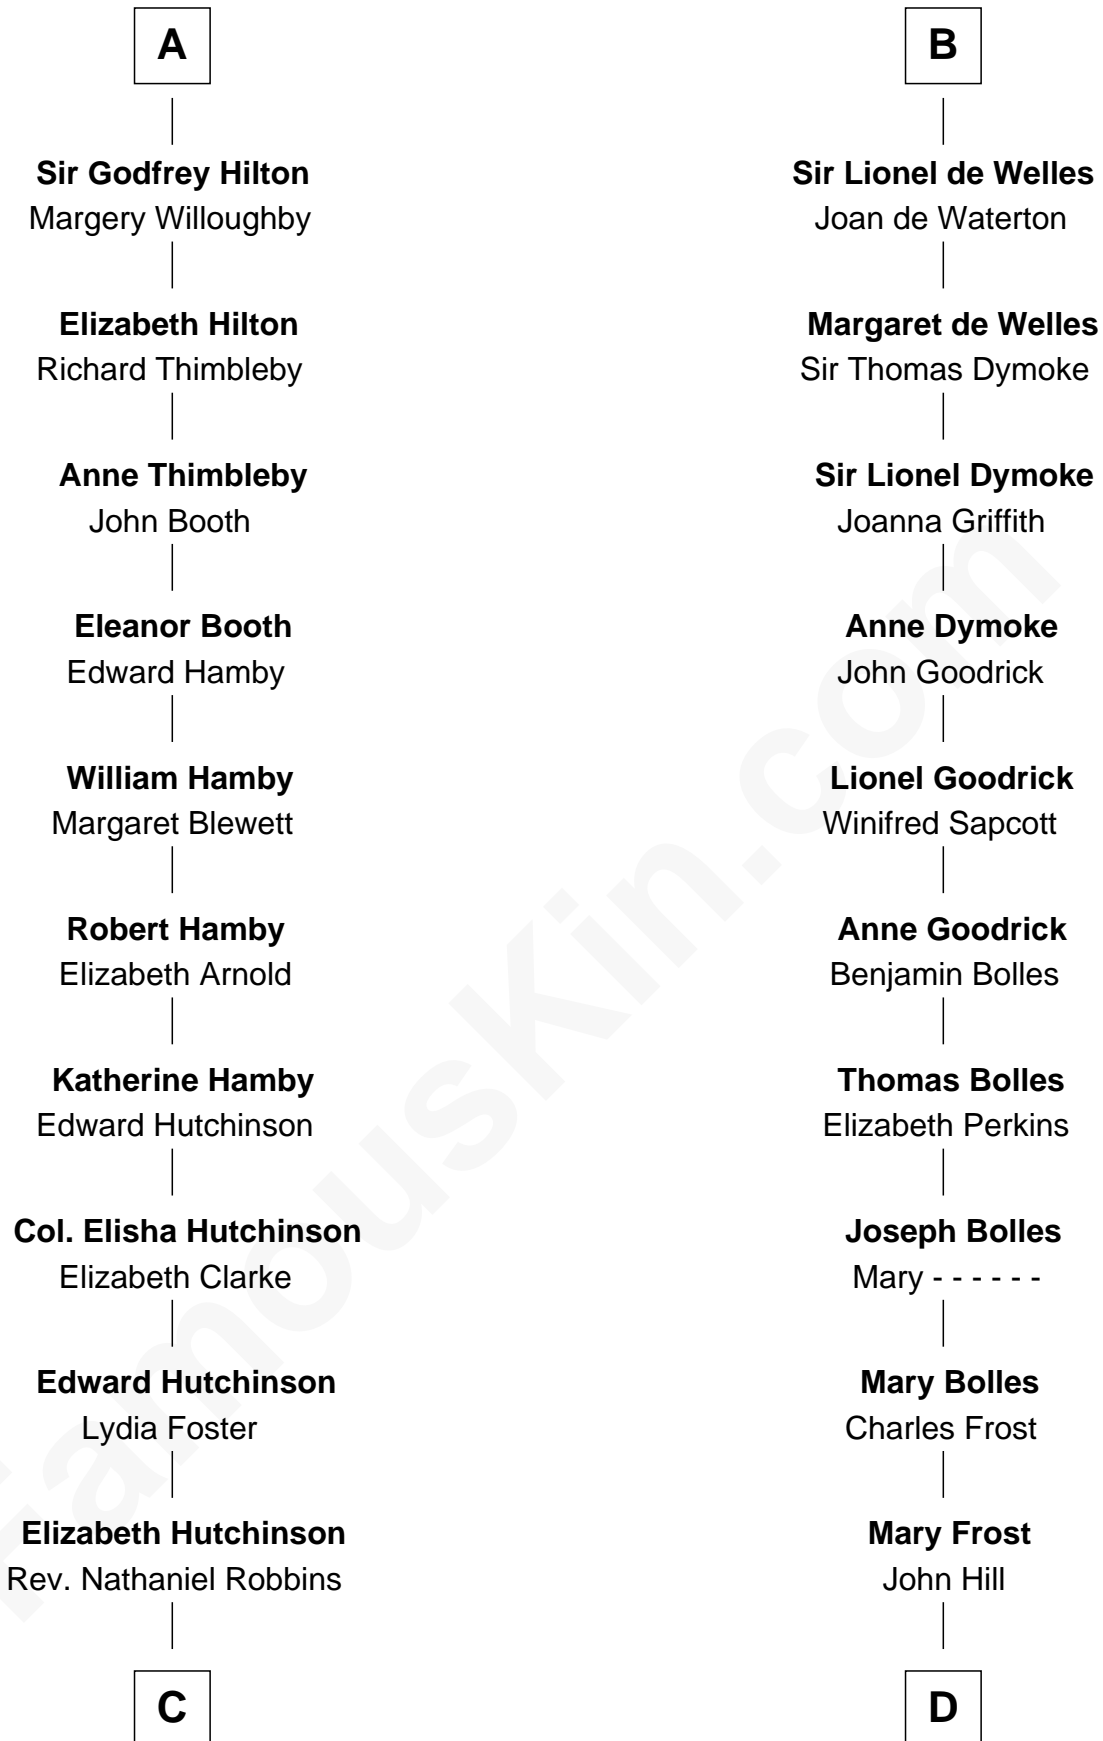

FamousKin.com
Relationship Chart of
Franklin D. Roosevelt
32nd U.S. President

20th cousin 1 time removed of
Ichabod Goodwin
27th Governor of New Hampshire

C

Edward Hutchinson Robbins

Elizabeth Murray

Anne Jean Robbins

Judge Joseph Lyman

Catharine Robbins Lyman

Warren Delano

Sara Delano

James Roosevelt

Franklin D. Roosevelt

32nd U.S. President

D