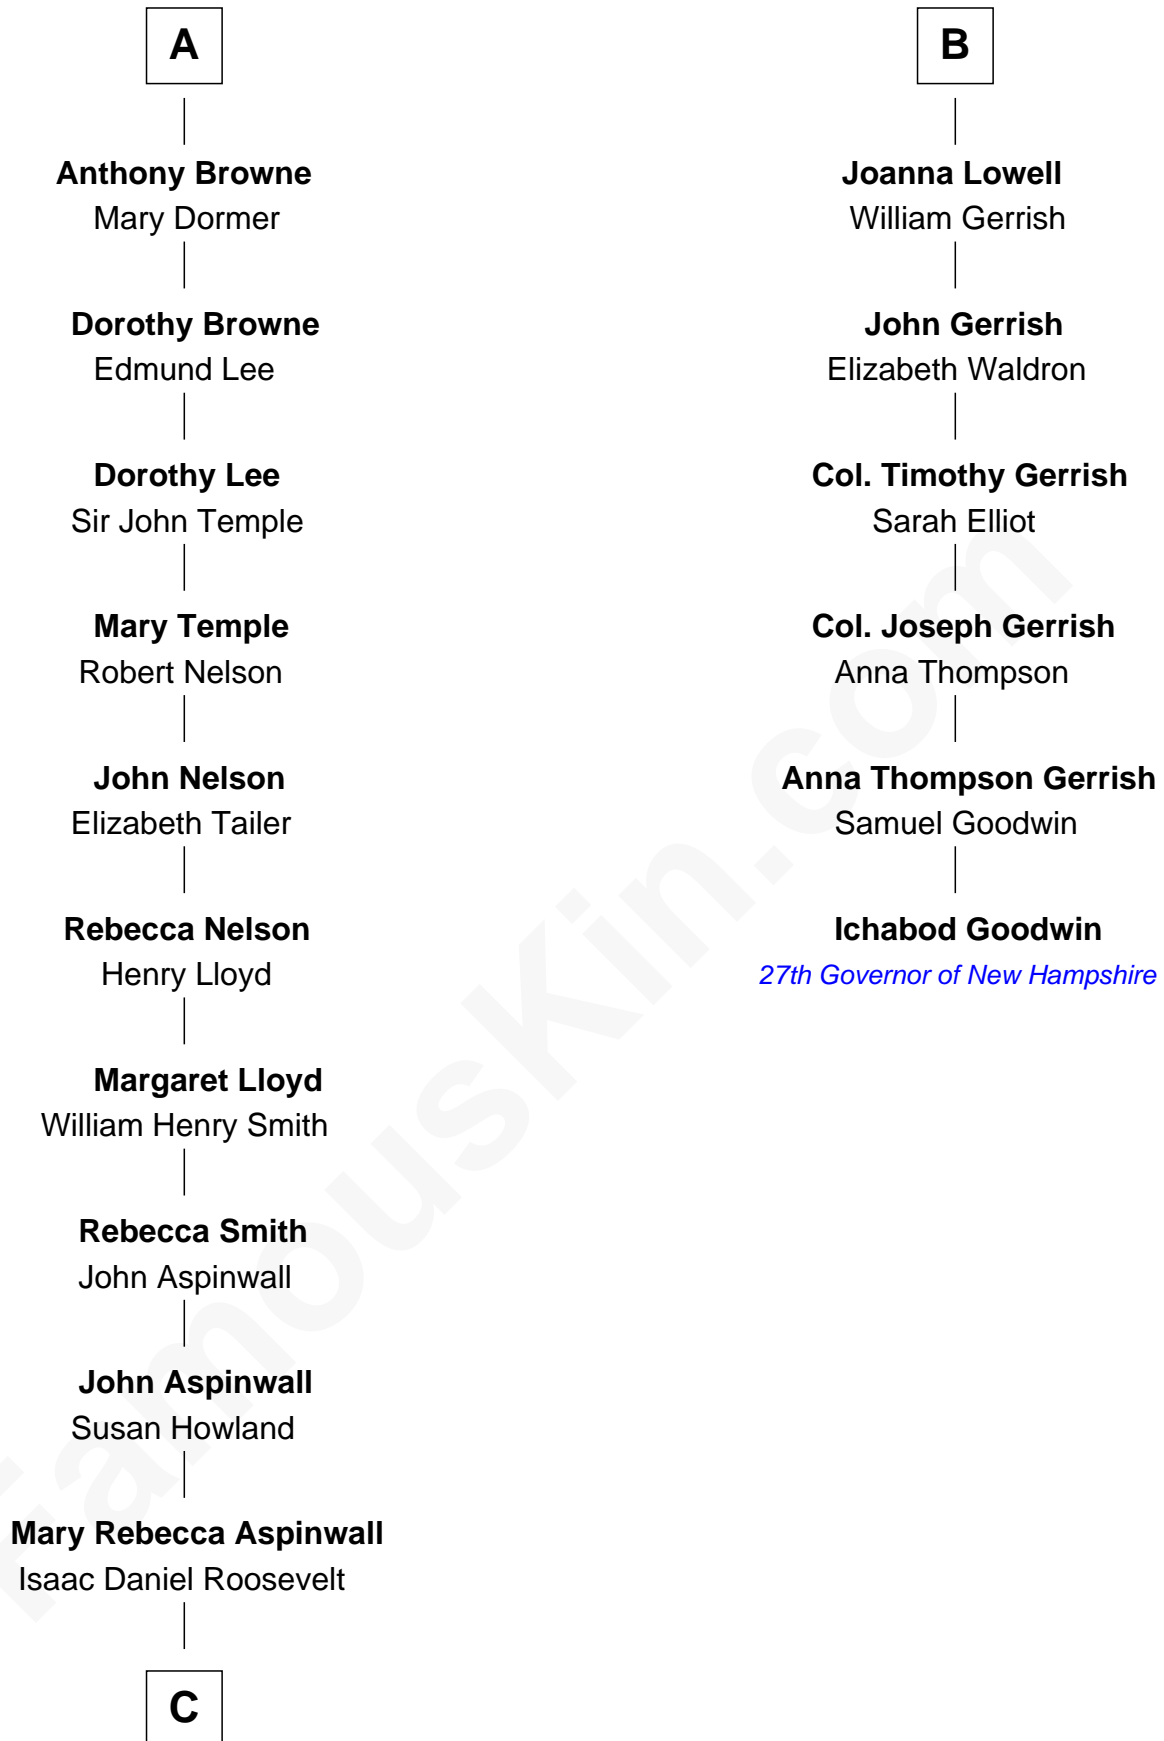

FamousKin.com
Relationship Chart of
Franklin D. Roosevelt
32nd U.S. President

12th cousin 6 times removed of
Ichabod Goodwin
27th Governor of New Hampshire

C

James Roosevelt

Sara Delano

Franklin D. Roosevelt

32nd U.S. President

FamousKin.com