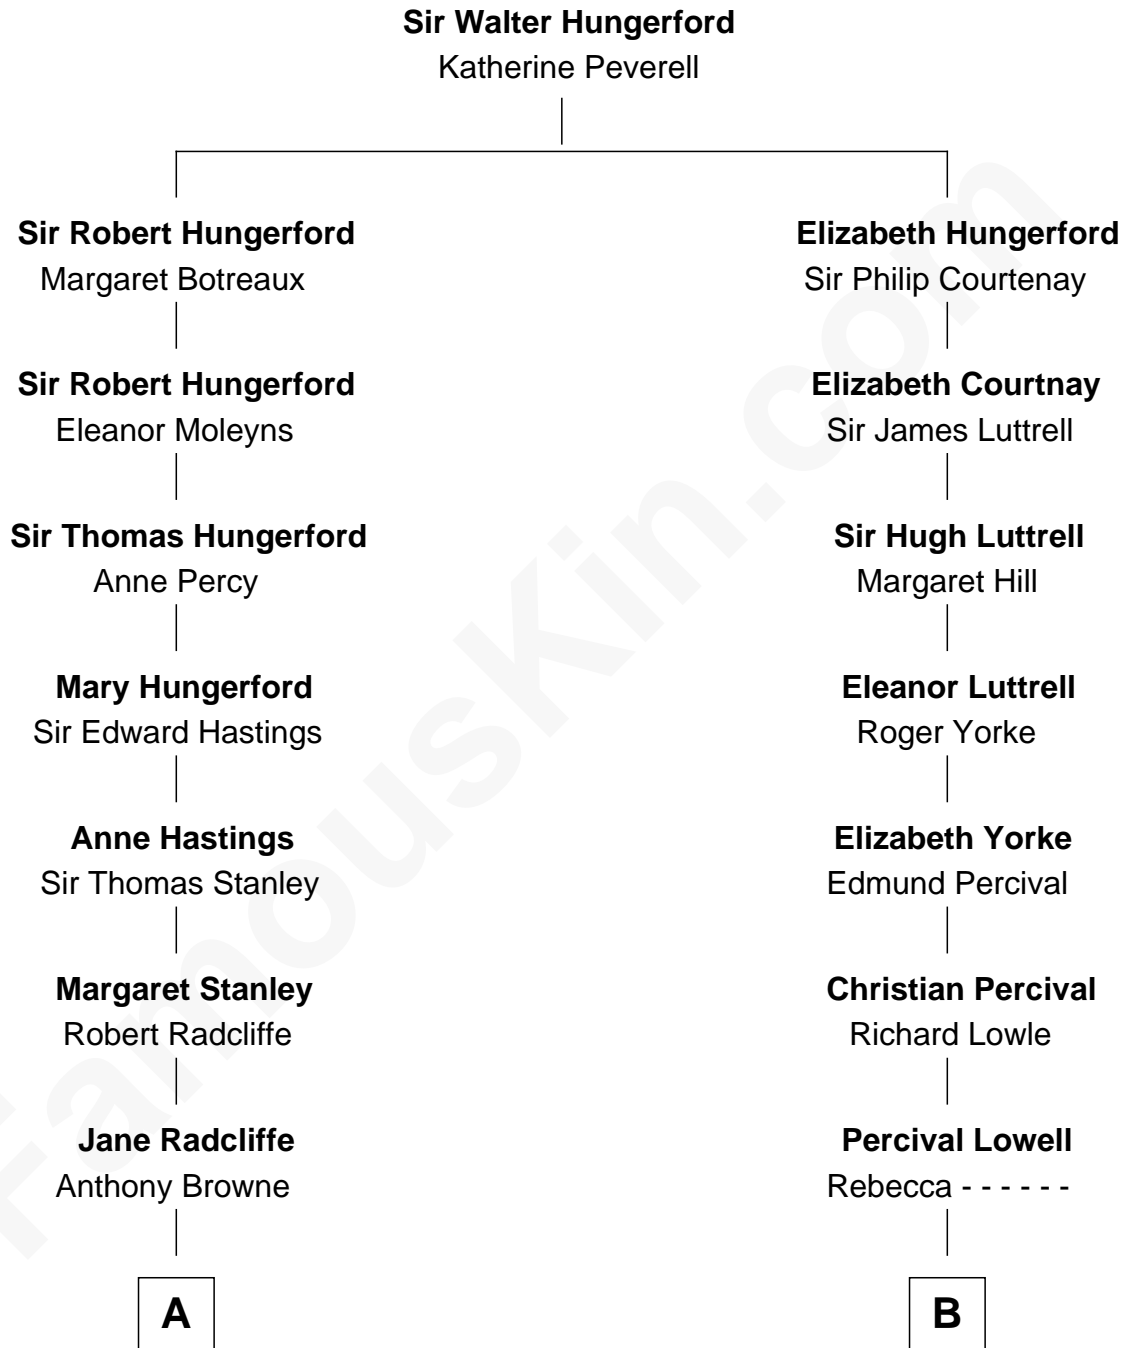

FamousKin.com
Relationship Chart of
Franklin D. Roosevelt
32nd U.S. President

12th cousin 6 times removed of
Ichabod Goodwin
27th Governor of New Hampshire

C

James Roosevelt

Sara Delano

Franklin D. Roosevelt

32nd U.S. President

FamousKin.com