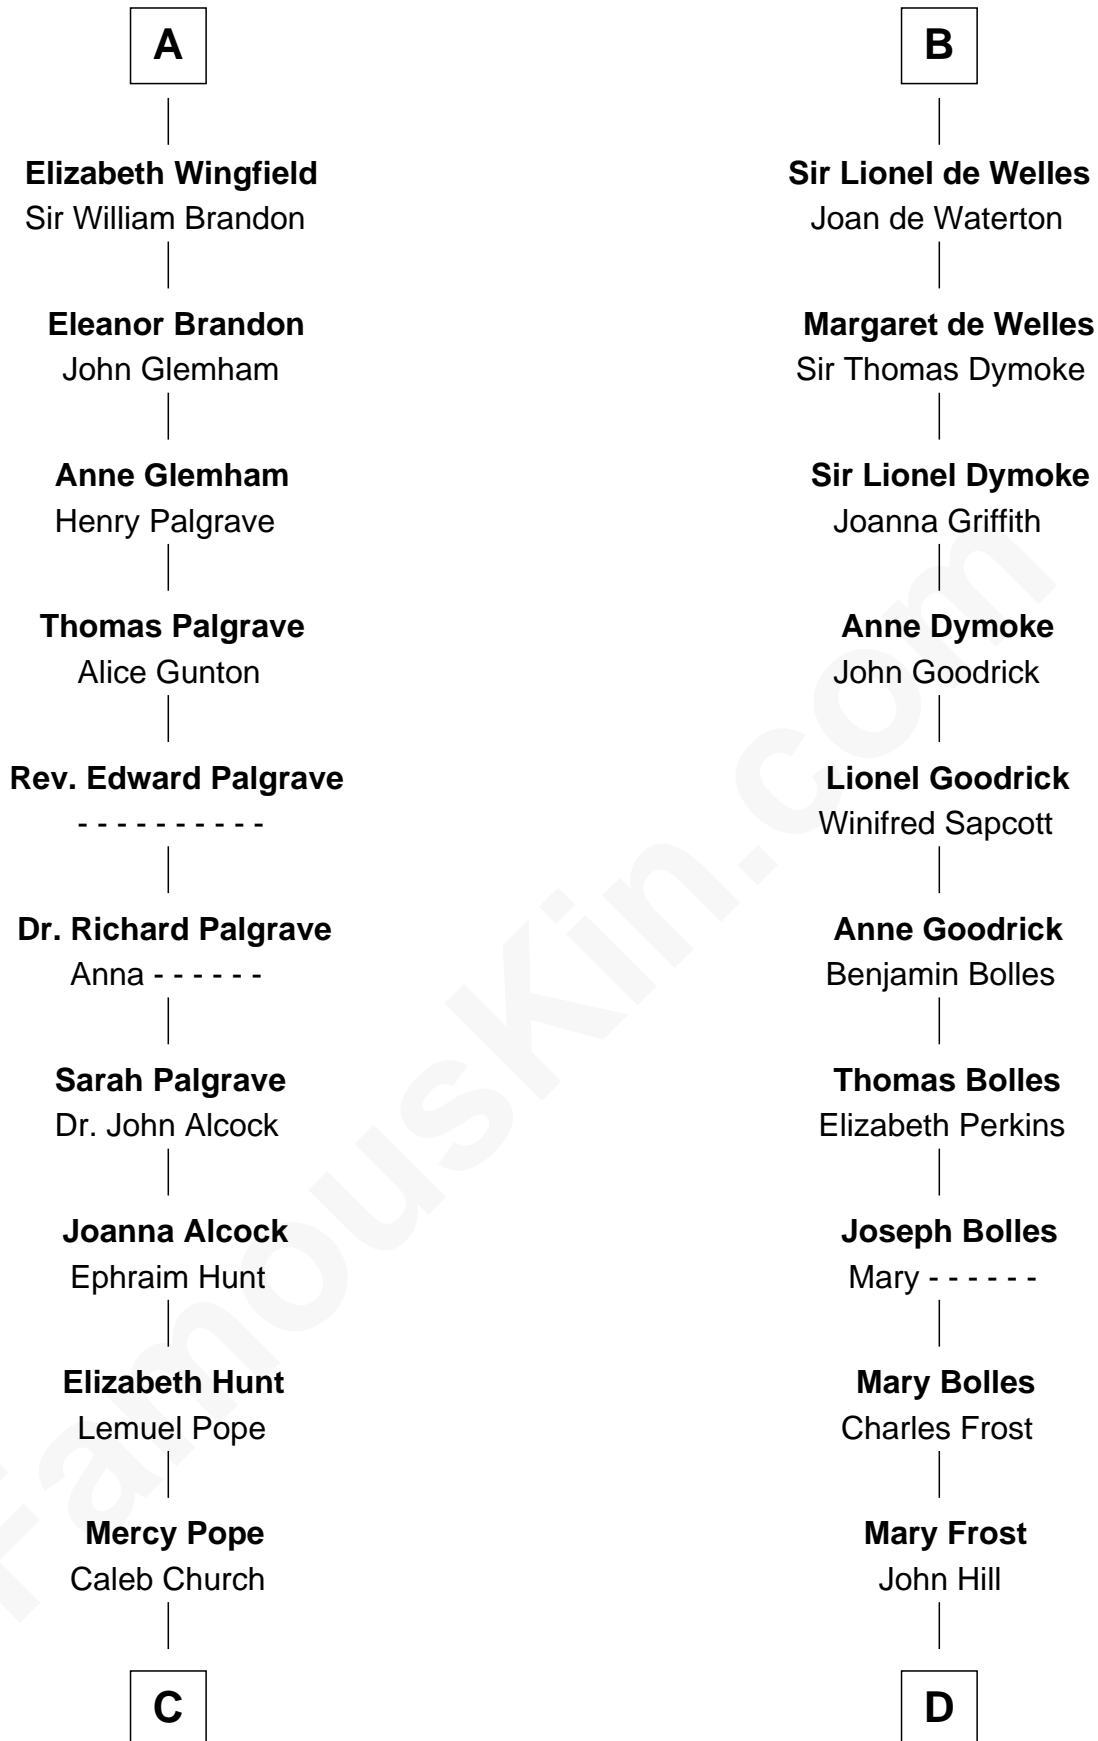

FamousKin.com
Relationship Chart of
Franklin D. Roosevelt
32nd U.S. President

20th cousin 1 time removed of
Ichabod Goodwin
27th Governor of New Hampshire

C

Joseph Church

Deborah Perry

Deborah P. Church

Warren Delano

Warren Delano

Catharine Robbins Lyman

Sara Delano

James Roosevelt

Franklin D. Roosevelt

32nd U.S. President

D

Elisha Hill

Mary Plaisted

Hannah Hill

Dominicus Goodwin

Samuel Goodwin

Anna Thompson Gerrish

Ichabod Goodwin

27th Governor of New Hampshire