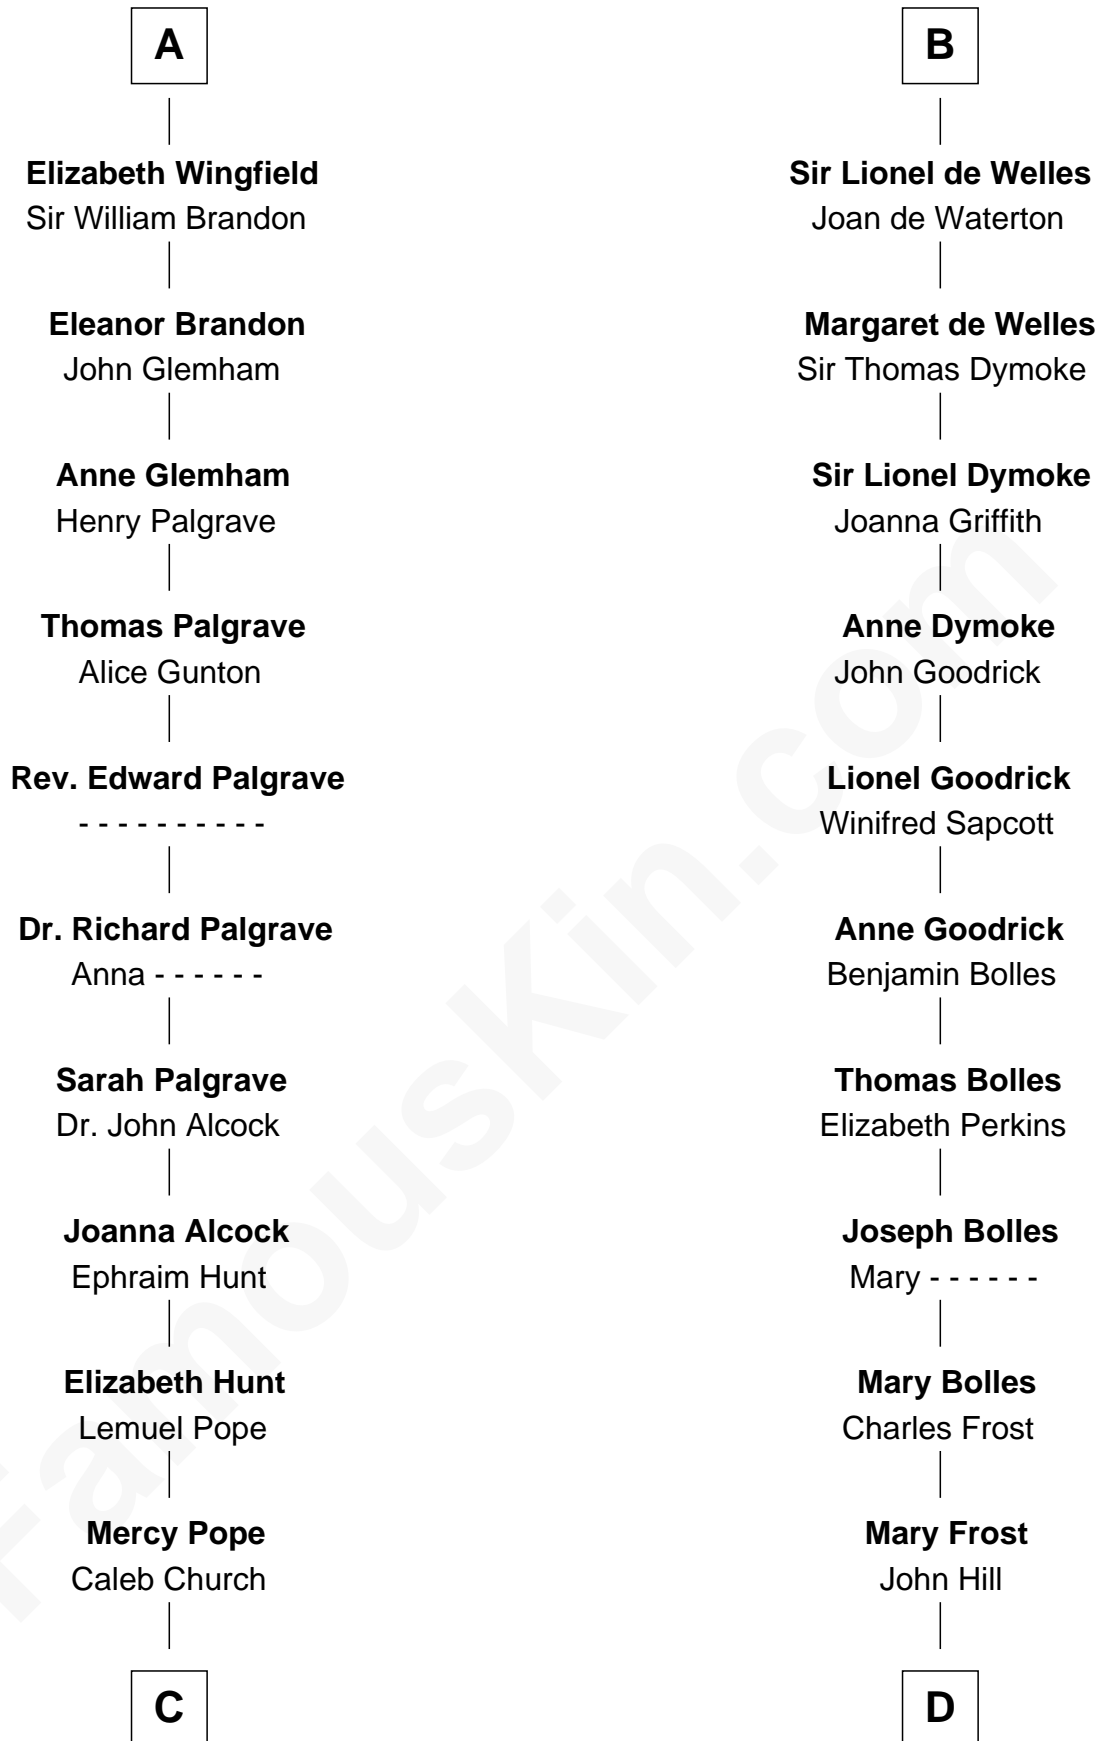

**FamousKin.com**  
**Relationship Chart of**  
**Franklin D. Roosevelt**  
*32nd U.S. President*

**20th cousin 1 time removed of**  
**Ichabod Goodwin**  
*27th Governor of New Hampshire*

**C**

**Joseph Church**

Deborah Perry

**Deborah P. Church**

Warren Delano

**Warren Delano**

Catharine Robbins Lyman

**Sara Delano**

James Roosevelt

**Franklin D. Roosevelt**

*32nd U.S. President*

**D**

**Elisha Hill**

Mary Plaisted

**Hannah Hill**

Dominicus Goodwin

**Samuel Goodwin**

Anna Thompson Gerrish