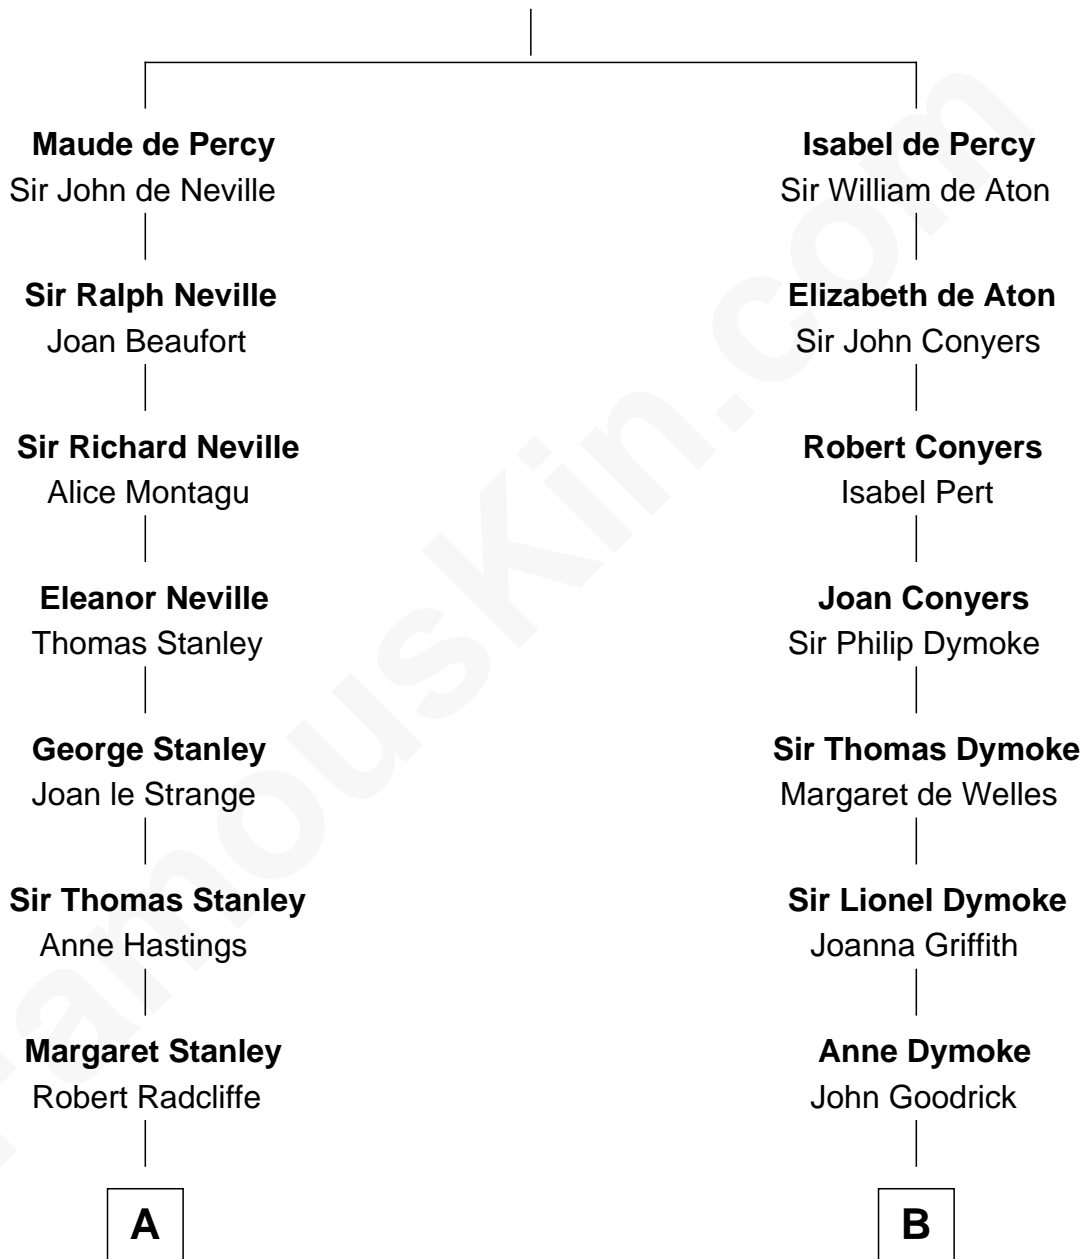

FamousKin.com
Relationship Chart of
Franklin D. Roosevelt
32nd U.S. President

16th cousin 3 times removed of
Ichabod Goodwin
27th Governor of New Hampshire

Sir Henry de Percy
 Idoine de Clifford

C

—
Mary Rebecca Aspinwall

Isaac Daniel Roosevelt

—
James Roosevelt

Sara Delano

—
Franklin D. Roosevelt

32nd U.S. President

FamousKin.com