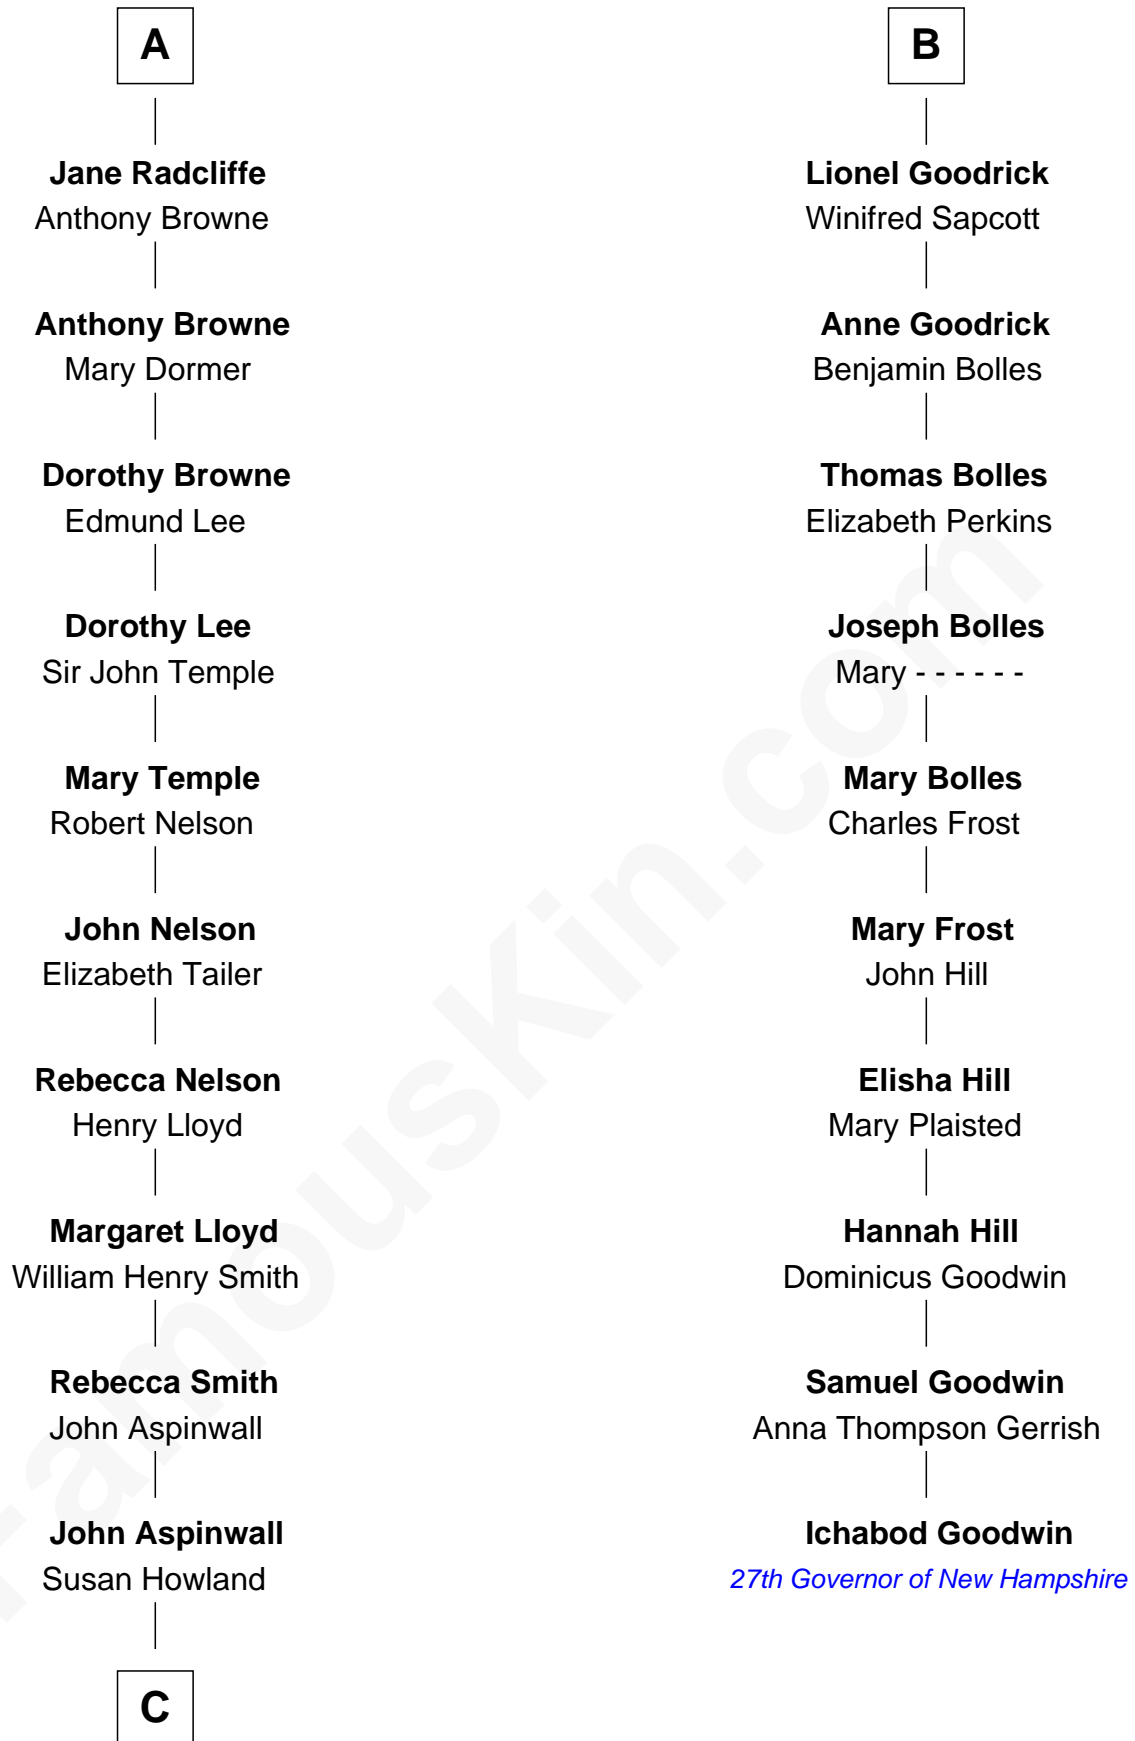

FamousKin.com
Relationship Chart of
Franklin D. Roosevelt
32nd U.S. President

16th cousin 3 times removed of
Ichabod Goodwin
27th Governor of New Hampshire

Sir Henry de Percy
 Idoine de Clifford

C

—
Mary Rebecca Aspinwall

Isaac Daniel Roosevelt

—
James Roosevelt

Sara Delano

—
Franklin D. Roosevelt

32nd U.S. President

FamousKin.com