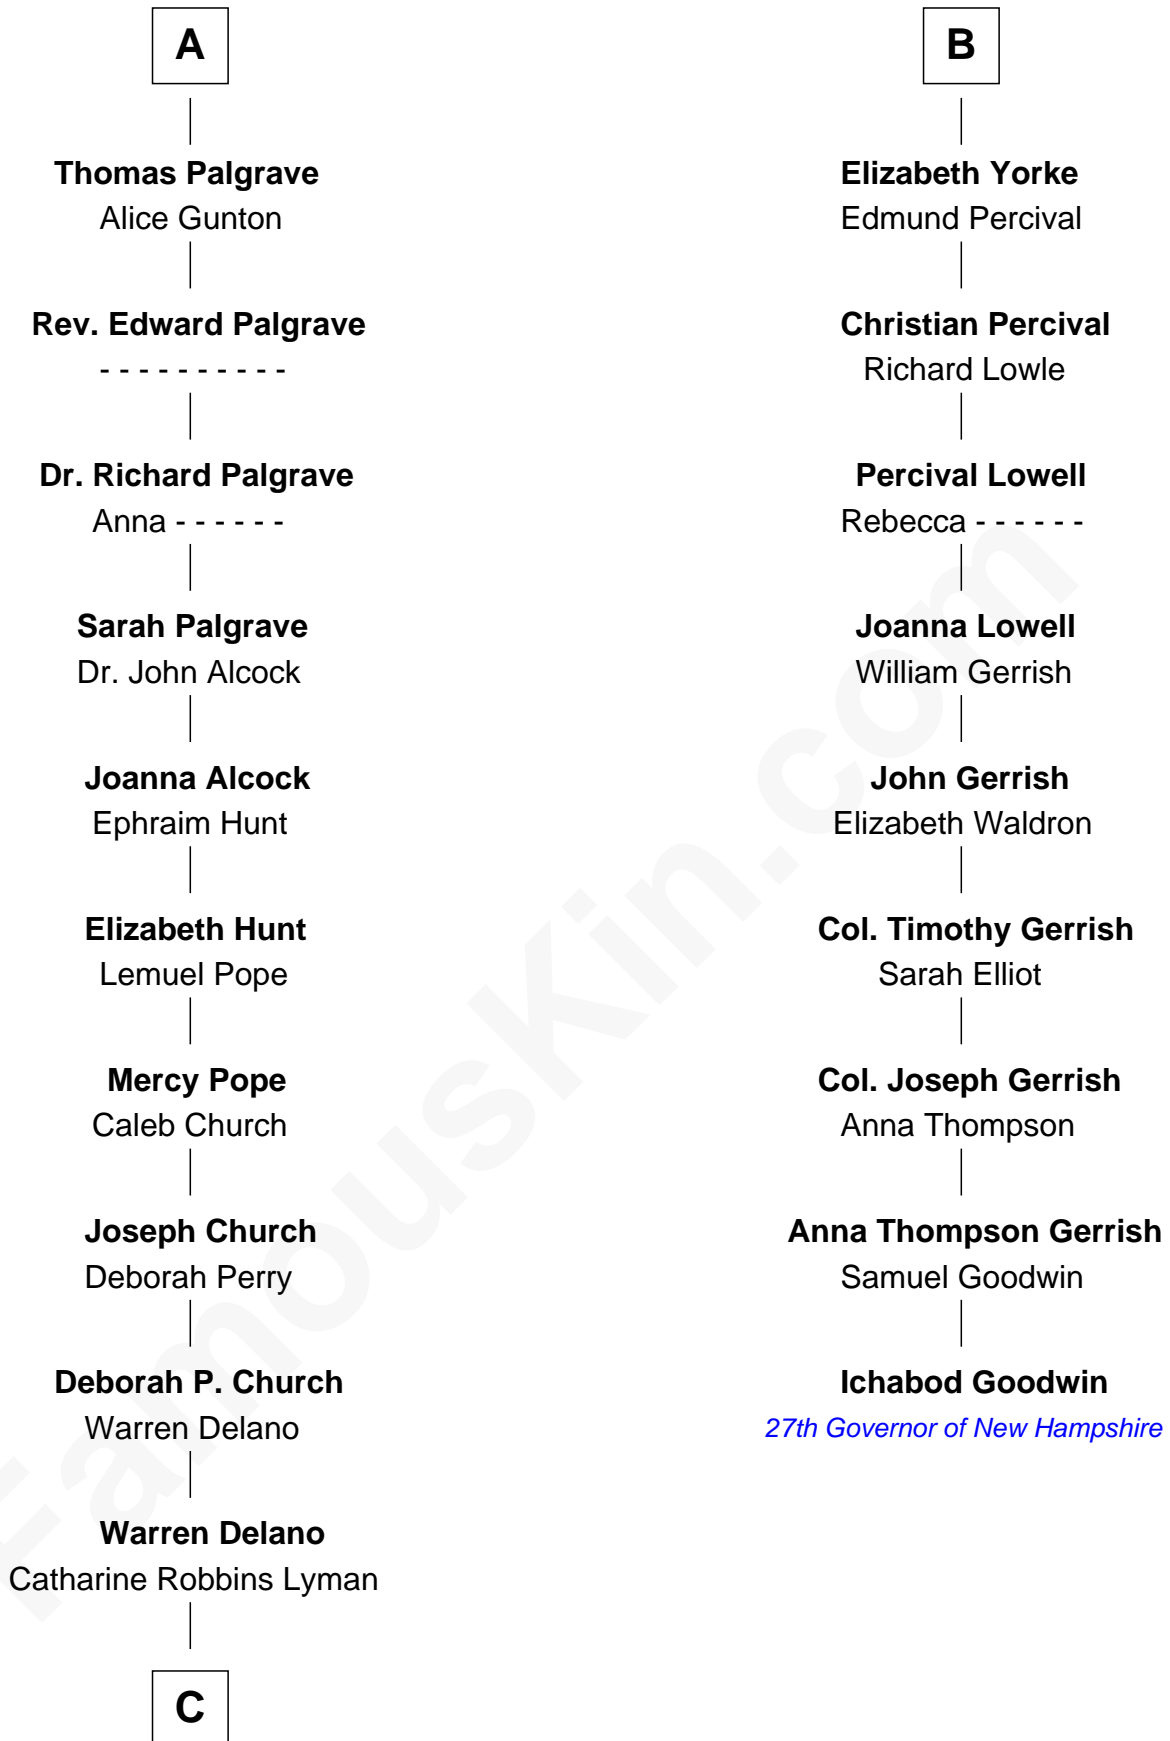

FamousKin.com
Relationship Chart of
Franklin D. Roosevelt
32nd U.S. President

15th cousin 3 times removed of
Ichabod Goodwin
27th Governor of New Hampshire

Humphrey de Bohun
 Elizabeth Plantagenet

Sir William de Bohun
 Elizabeth de Badlesmere

Margaret de Bohun
 Sir Hugh de Courtnay

Elizabeth de Bohun
 Sir Richard Fitzalan

Elizabeth de Courtnay
 Sir Andrew Luttrell

Elizabeth Fitzalan
 Sir Robert Goushill

Sir Hugh Luttrell
 Catherine de Beaumont

Elizabeth Goushill
 Sir Robert Wingfield

Sir John Luttrell
 Margaret Touchet

Elizabeth Wingfield
 Sir William Brandon

Sir James Luttrell
 Elizabeth Courtnay

Eleanor Brandon
 John Glemham

Sir Hugh Luttrell
 Margaret Hill

Anne Glemham
 Henry Palgrave

Eleanor Luttrell
 Roger Yorke

A

B

C

—
Sara Delano
James Roosevelt

—
Franklin D. Roosevelt
32nd U.S. President

FamousKin.com