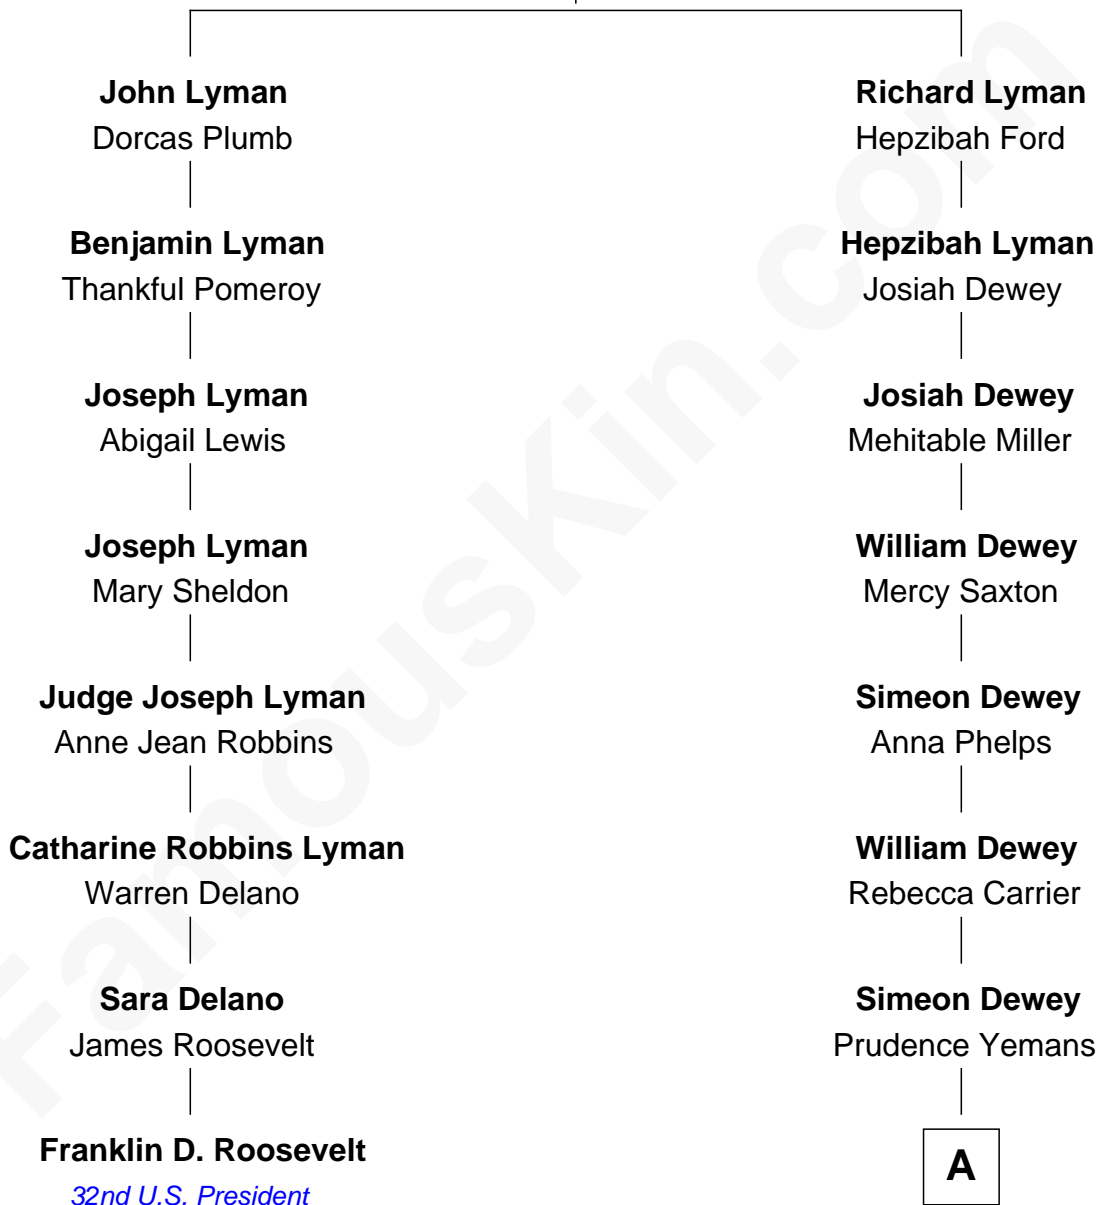

FamousKin.com
Relationship Chart of
Franklin D. Roosevelt
32nd U.S. President

7th cousin 1 time removed of
Admiral George Dewey
Admiral of the Navy

Richard Lyman
 Sarah - - - - -

A

Dr. Julius Yemans Dewey

Mary Perrin

Admiral George Dewey

Admiral of the Navy

FamousKin.com