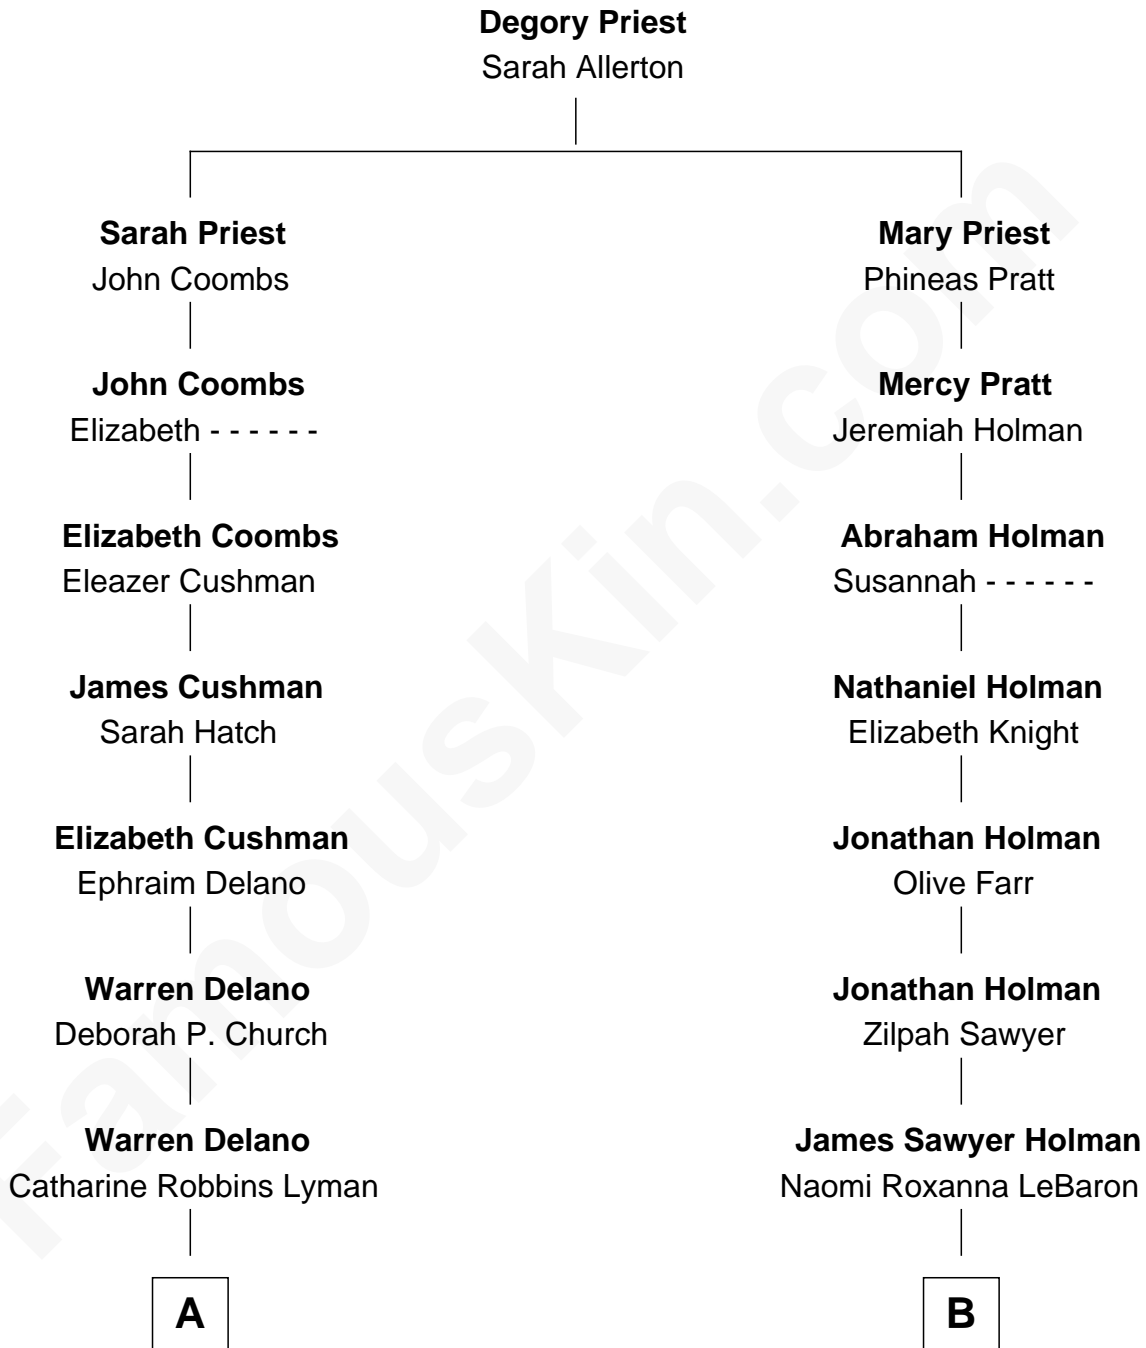

FamousKin.com
Relationship Chart of
Franklin D. Roosevelt
32nd U.S. President

8th cousin 4 times removed of
Elizabeth Smart
Founder of Elizabeth Smart Foundation

A

Sara Delano
James Roosevelt

Franklin D. Roosevelt
32nd U.S. President

B

Harriet Naomi Holman
Benjamin Franklin Johnson

Seth Jedidiah Johnson
Polly Elizabeth Richmond

Genevieve Johnson
Archibald Newel Pettit

Genevieve Pettit
Myron LeGrande Francom

Lois Ann Francom
Edward Sharp Smart

Elizabeth Smart
Child Safety Activist