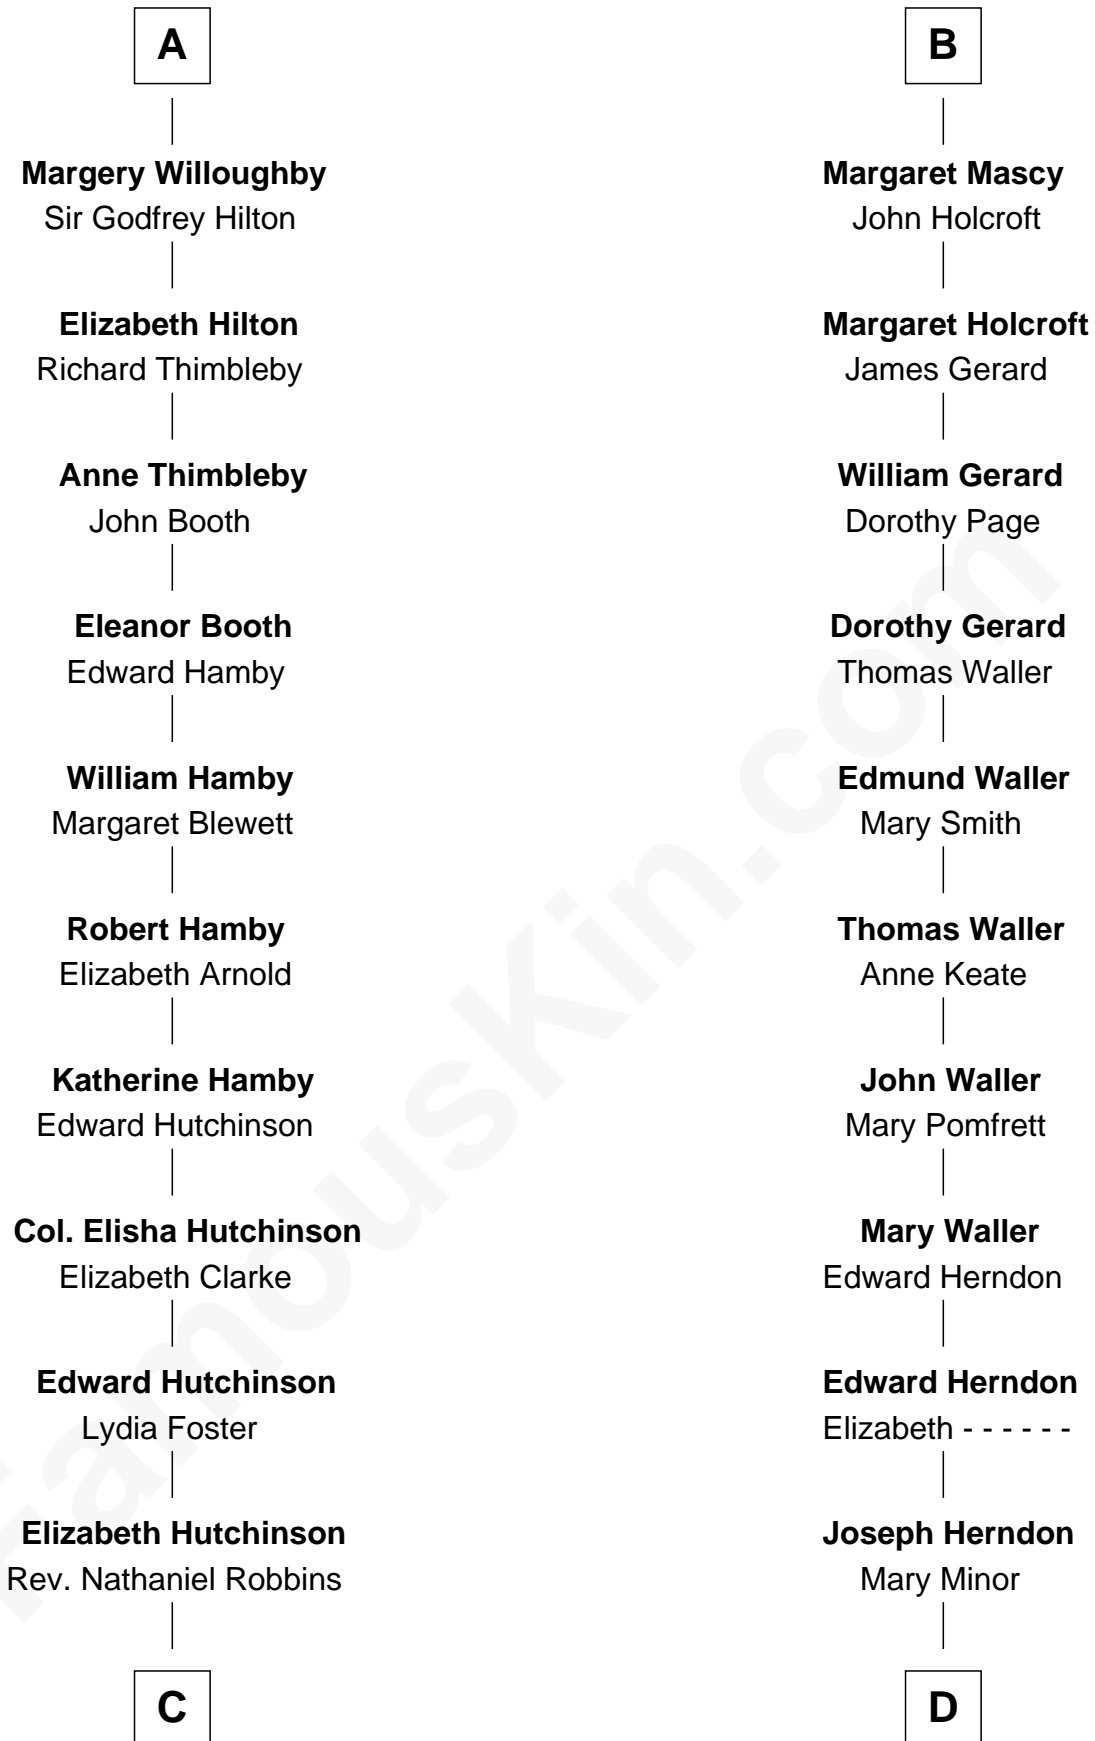

**FamousKin.com**  
**Relationship Chart of**  
**Franklin D. Roosevelt**  
*32nd U.S. President*

**18th cousin 3 times removed of**  
**Capt. William Lewis Herndon**  
*Captain of the ill fated S.S. Central America*

**C**

**Edward Hutchinson Robbins**

Elizabeth Murray

**Anne Jean Robbins**

Judge Joseph Lyman

**Catharine Robbins Lyman**

Warren Delano

**Sara Delano**

James Roosevelt

**Franklin D. Roosevelt**

*32nd U.S. President*

**D**

**Dabney Herndon**

Elizabeth Hull

**Capt. William Lewis Herndon**

*Captain of the S.S. Central America*