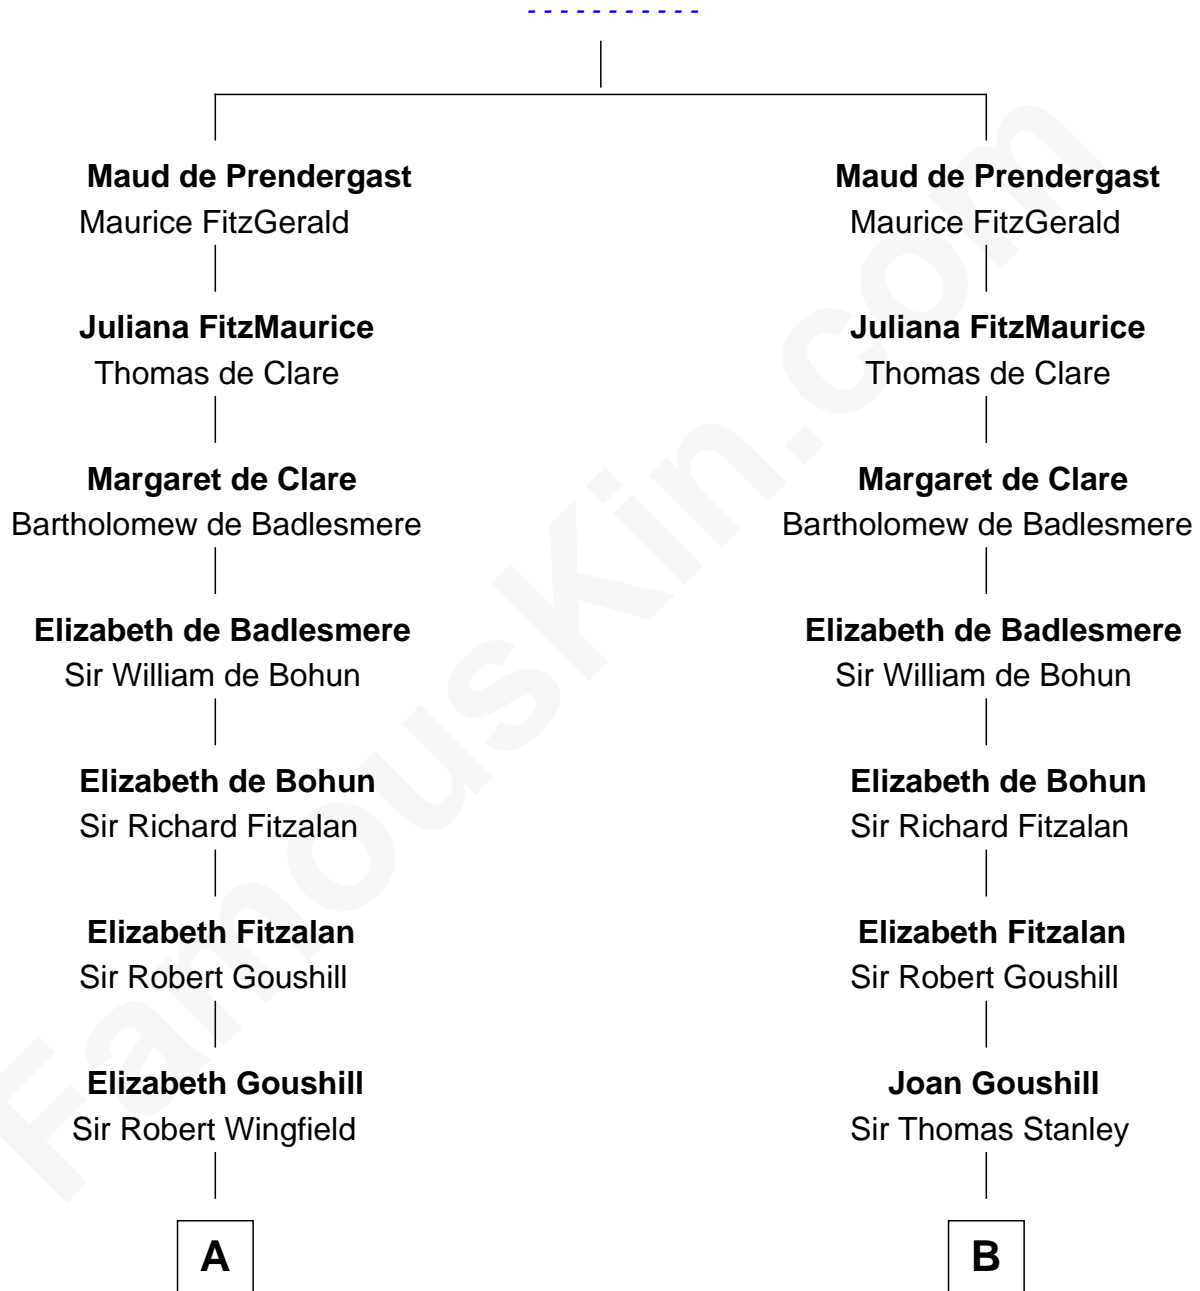

FamousKin.com
Relationship Chart of
Franklin D. Roosevelt
32nd U.S. President

16th cousin 5 times removed of
Richard Henry Lee
Signer of the Declaration of Independence

Sir Gerald de Prendergast

C

Joseph Church

Deborah Perry

Deborah P. Church

Warren Delano

Warren Delano

Catharine Robbins Lyman

Sara Delano

James Roosevelt

Franklin D. Roosevelt

32nd U.S. President

FamousKin.com