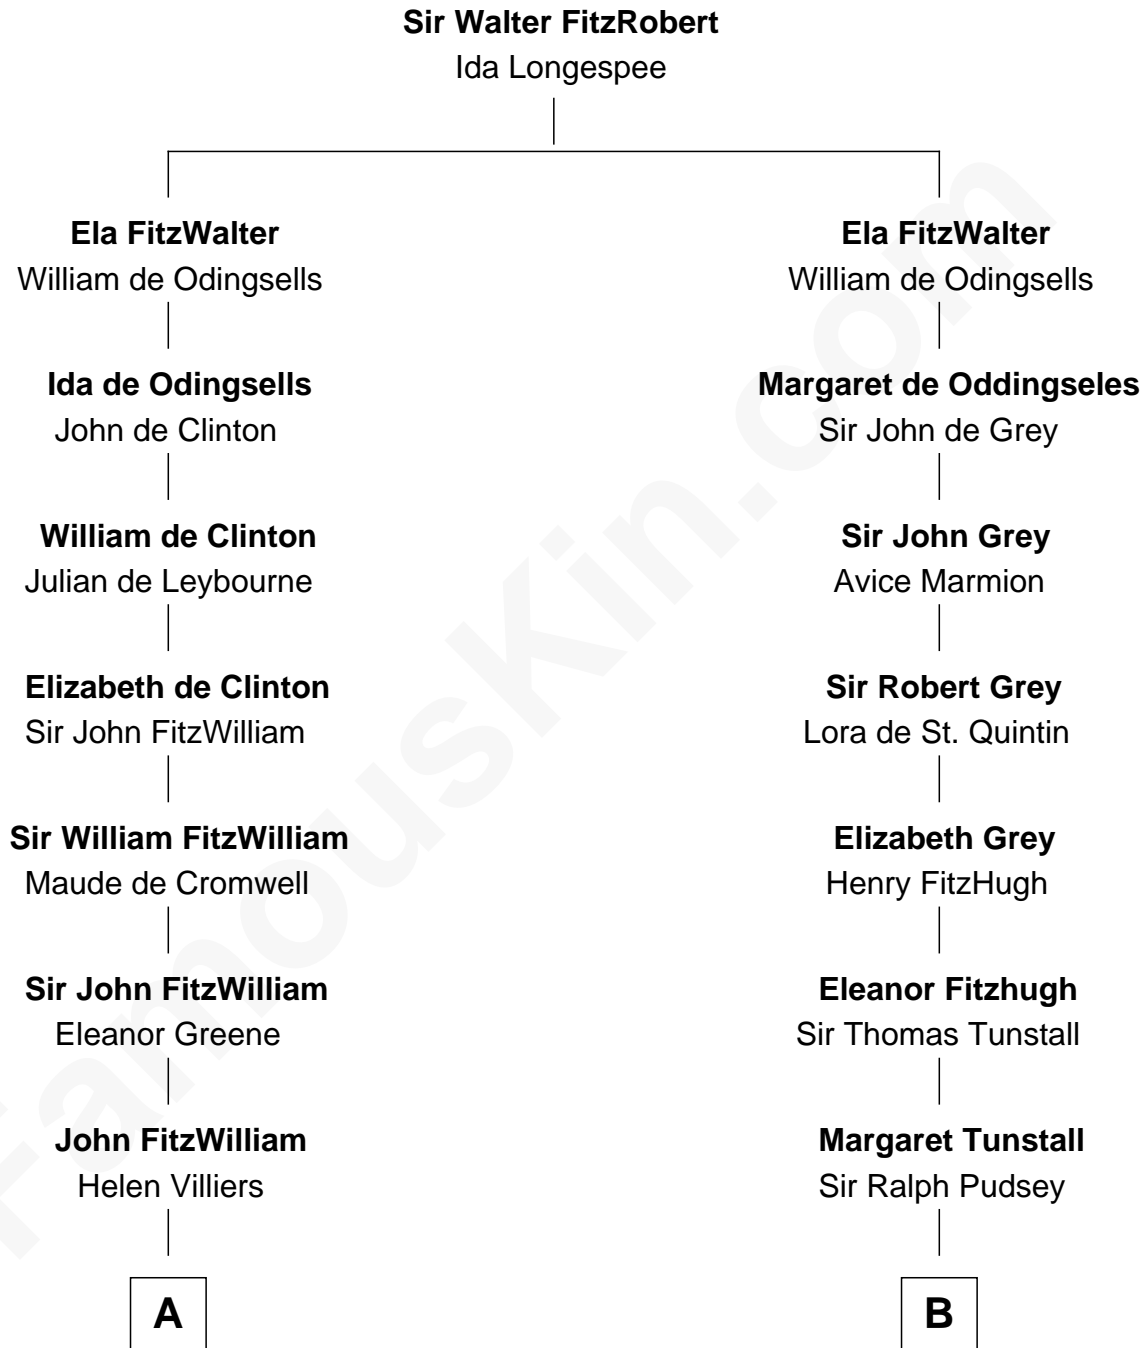

FamousKin.com
Relationship Chart of
Franklin D. Roosevelt
32nd U.S. President

18th cousin 2 times removed of
Richard Henry Lee
Signer of the Declaration of Independence

C

John Aspinwall
Susan Howland

Mary Rebecca Aspinwall
Isaac Daniel Roosevelt

James Roosevelt
Sara Delano

Franklin D. Roosevelt
32nd U.S. President

D

Gov. Thomas Lee
Hannah Ludwell

Richard Henry Lee
Signer of Declaration of Independence

FamousKin.com