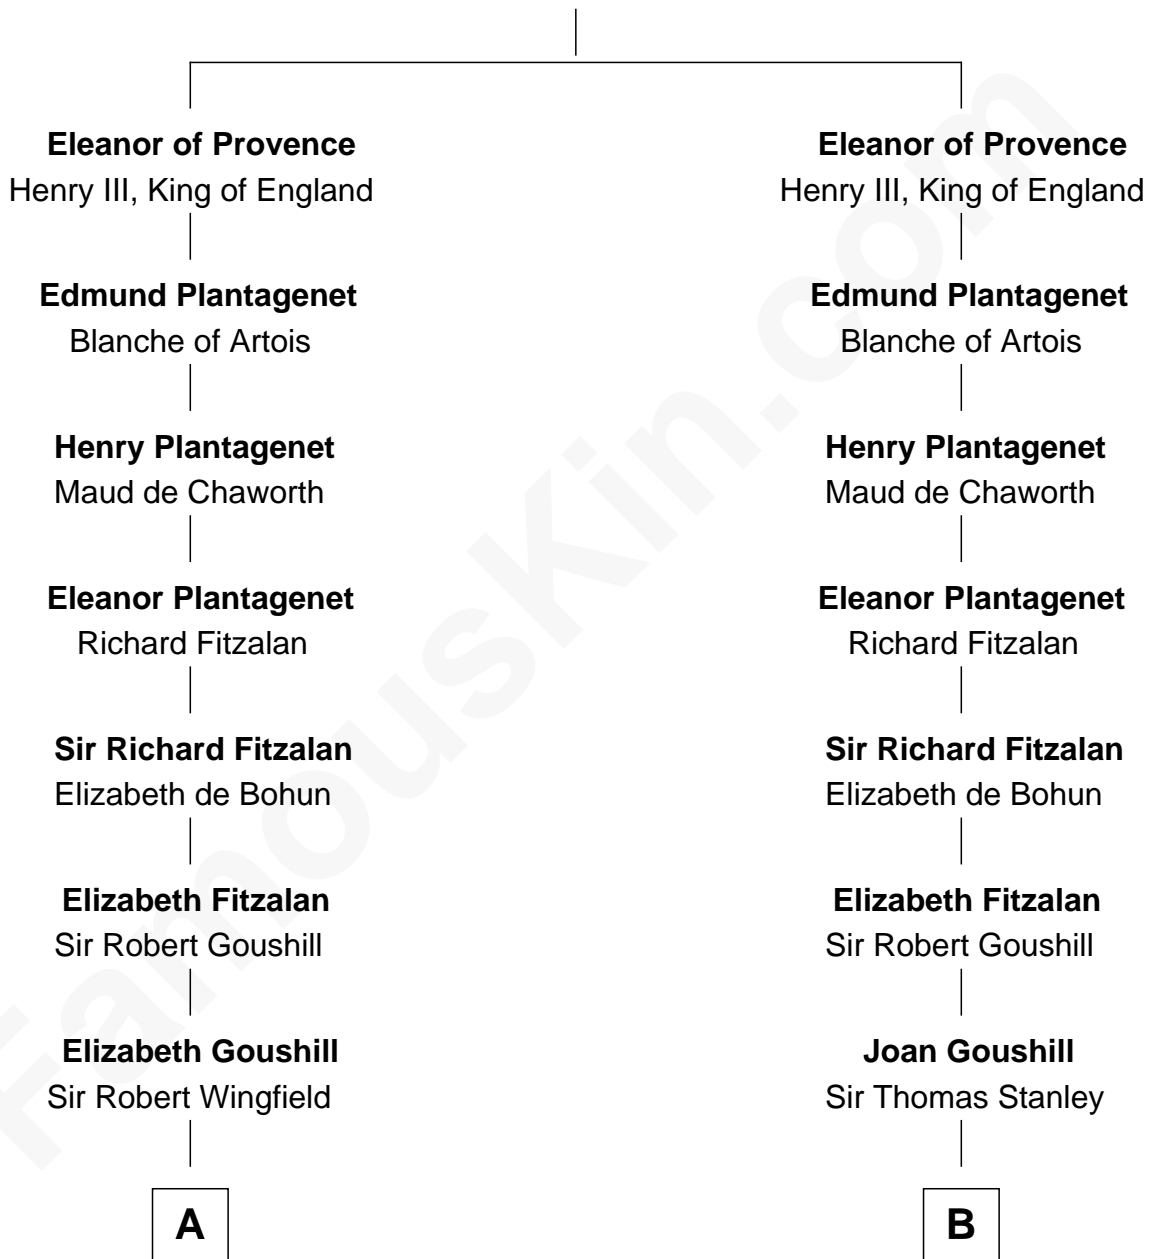

FamousKin.com
Relationship Chart of
Franklin D. Roosevelt
32nd U.S. President

16th cousin 5 times removed of
Richard Henry Lee
Signer of the Declaration of Independence

Ramon Berenguer IV of Provence
 Beatrice of Savoy

James Roosevelt

Franklin D. Roosevelt

32nd U.S. President

FamousKin.com