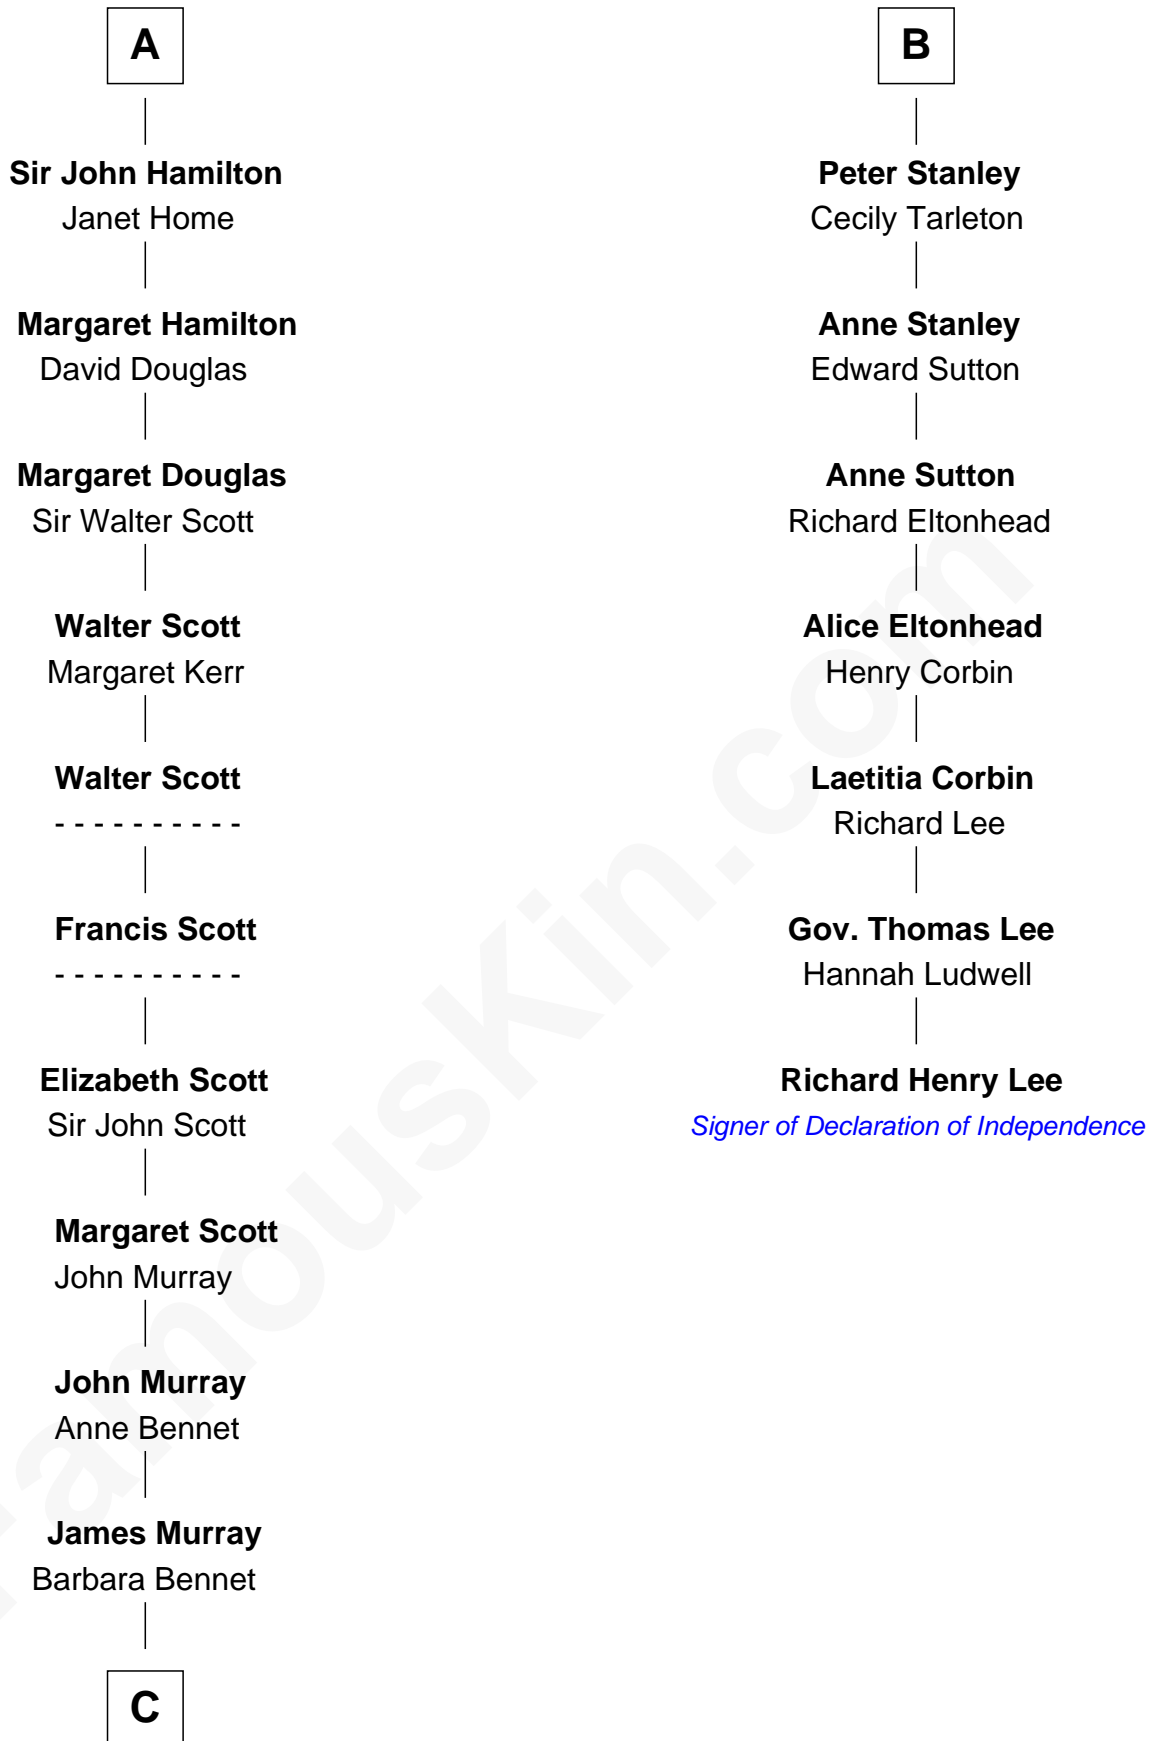

FamousKin.com
Relationship Chart of
Franklin D. Roosevelt
32nd U.S. President

13th cousin 8 times removed of

Richard Henry Lee
Signer of the Declaration of Independence

C

Elizabeth Murray
Edward Hutchinson Robbins

Anne Jean Robbins
Judge Joseph Lyman

Catharine Robbins Lyman
Warren Delano

Sara Delano
James Roosevelt

Franklin D. Roosevelt
32nd U.S. President

FamousKin.com