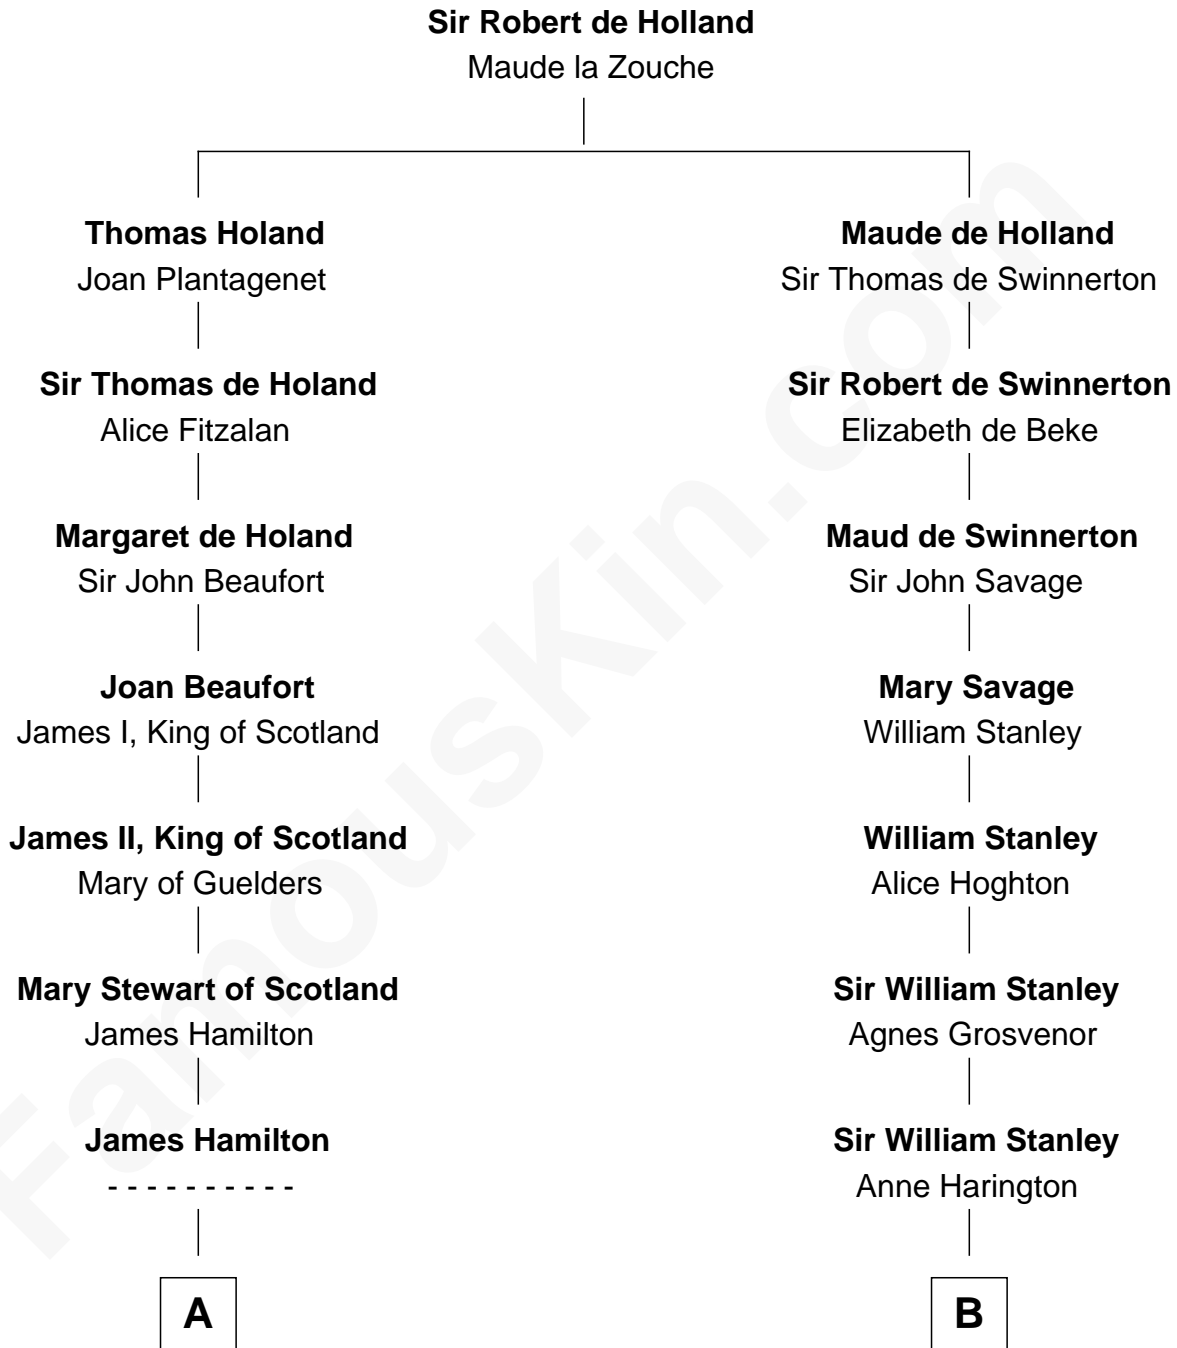

FamousKin.com
Relationship Chart of
Franklin D. Roosevelt
32nd U.S. President

13th cousin 8 times removed of

Richard Henry Lee
Signer of the Declaration of Independence

C

Elizabeth Murray
Edward Hutchinson Robbins

Anne Jean Robbins
Judge Joseph Lyman

Catharine Robbins Lyman
Warren Delano

Sara Delano
James Roosevelt

Franklin D. Roosevelt
32nd U.S. President

FamousKin.com