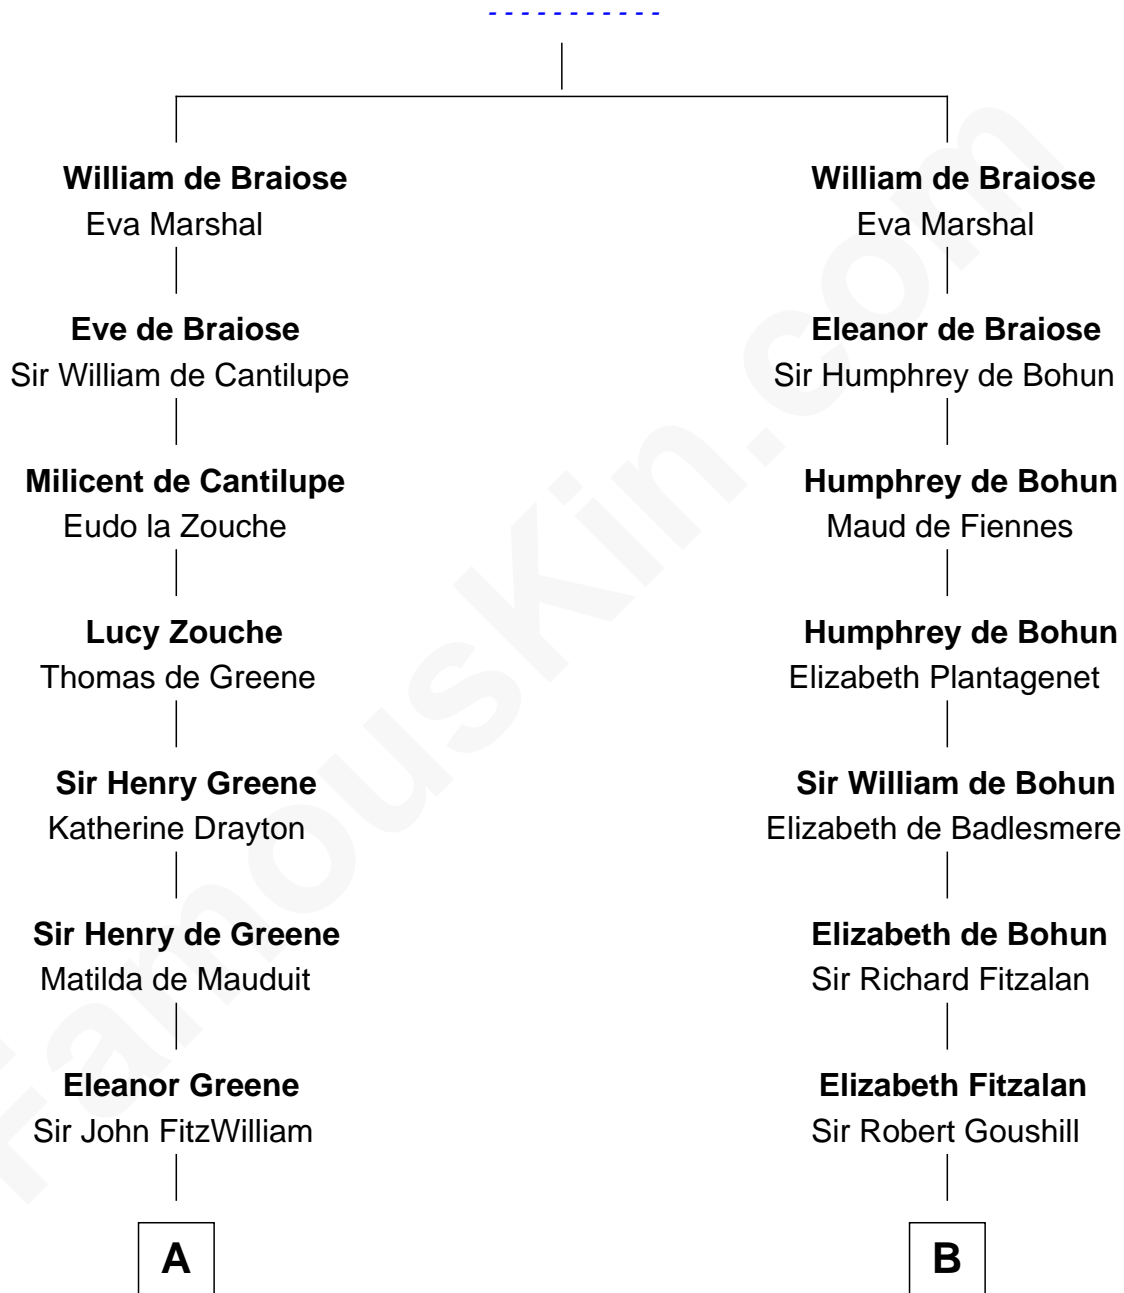

FamousKin.com
Relationship Chart of
Franklin D. Roosevelt
32nd U.S. President

17th cousin 4 times removed of

Richard Henry Lee
Signer of the Declaration of Independence

Reginald de Braiose

C

Rebecca Smith

John Aspinwall

John Aspinwall

Susan Howland

Mary Rebecca Aspinwall

Isaac Daniel Roosevelt

James Roosevelt

Sara Delano

Franklin D. Roosevelt

32nd U.S. President