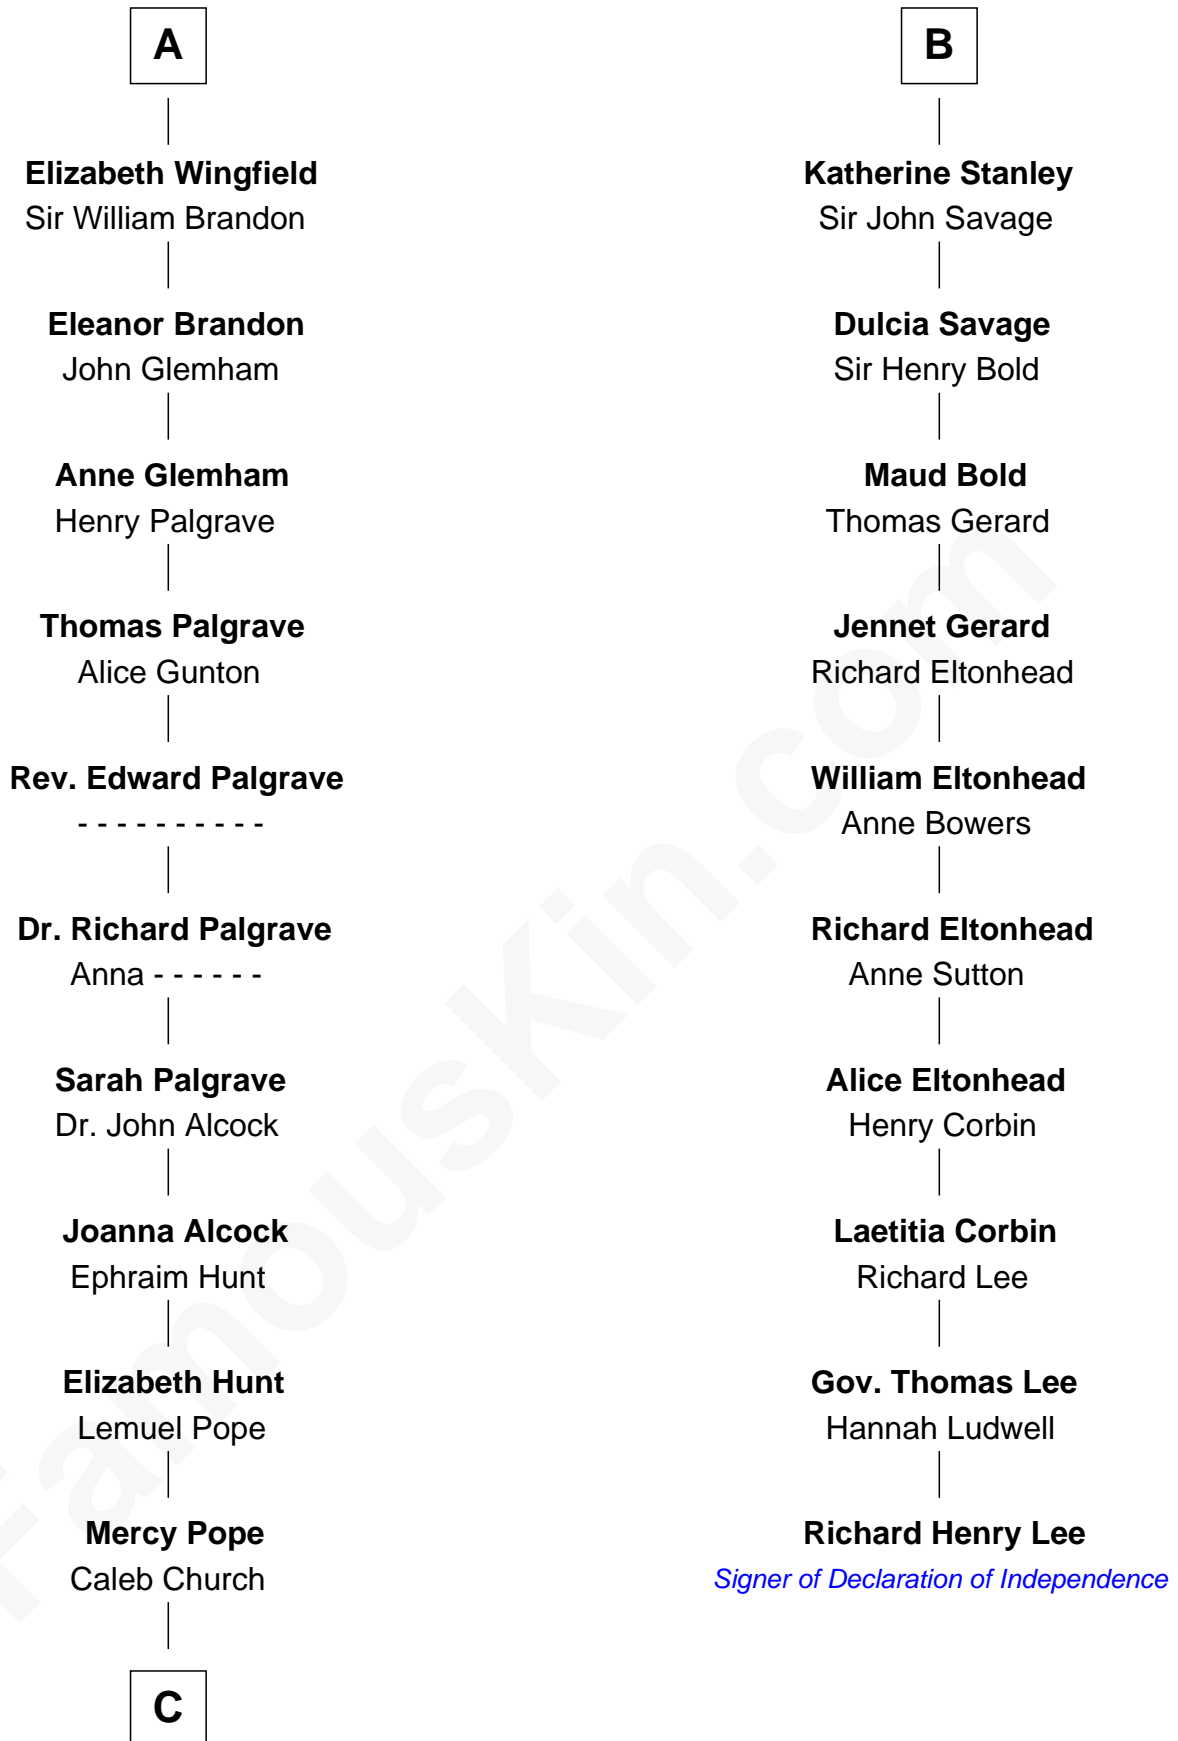

FamousKin.com
Relationship Chart of
Franklin D. Roosevelt
32nd U.S. President

16th cousin 5 times removed of
Richard Henry Lee
Signer of the Declaration of Independence

FamousKin.com