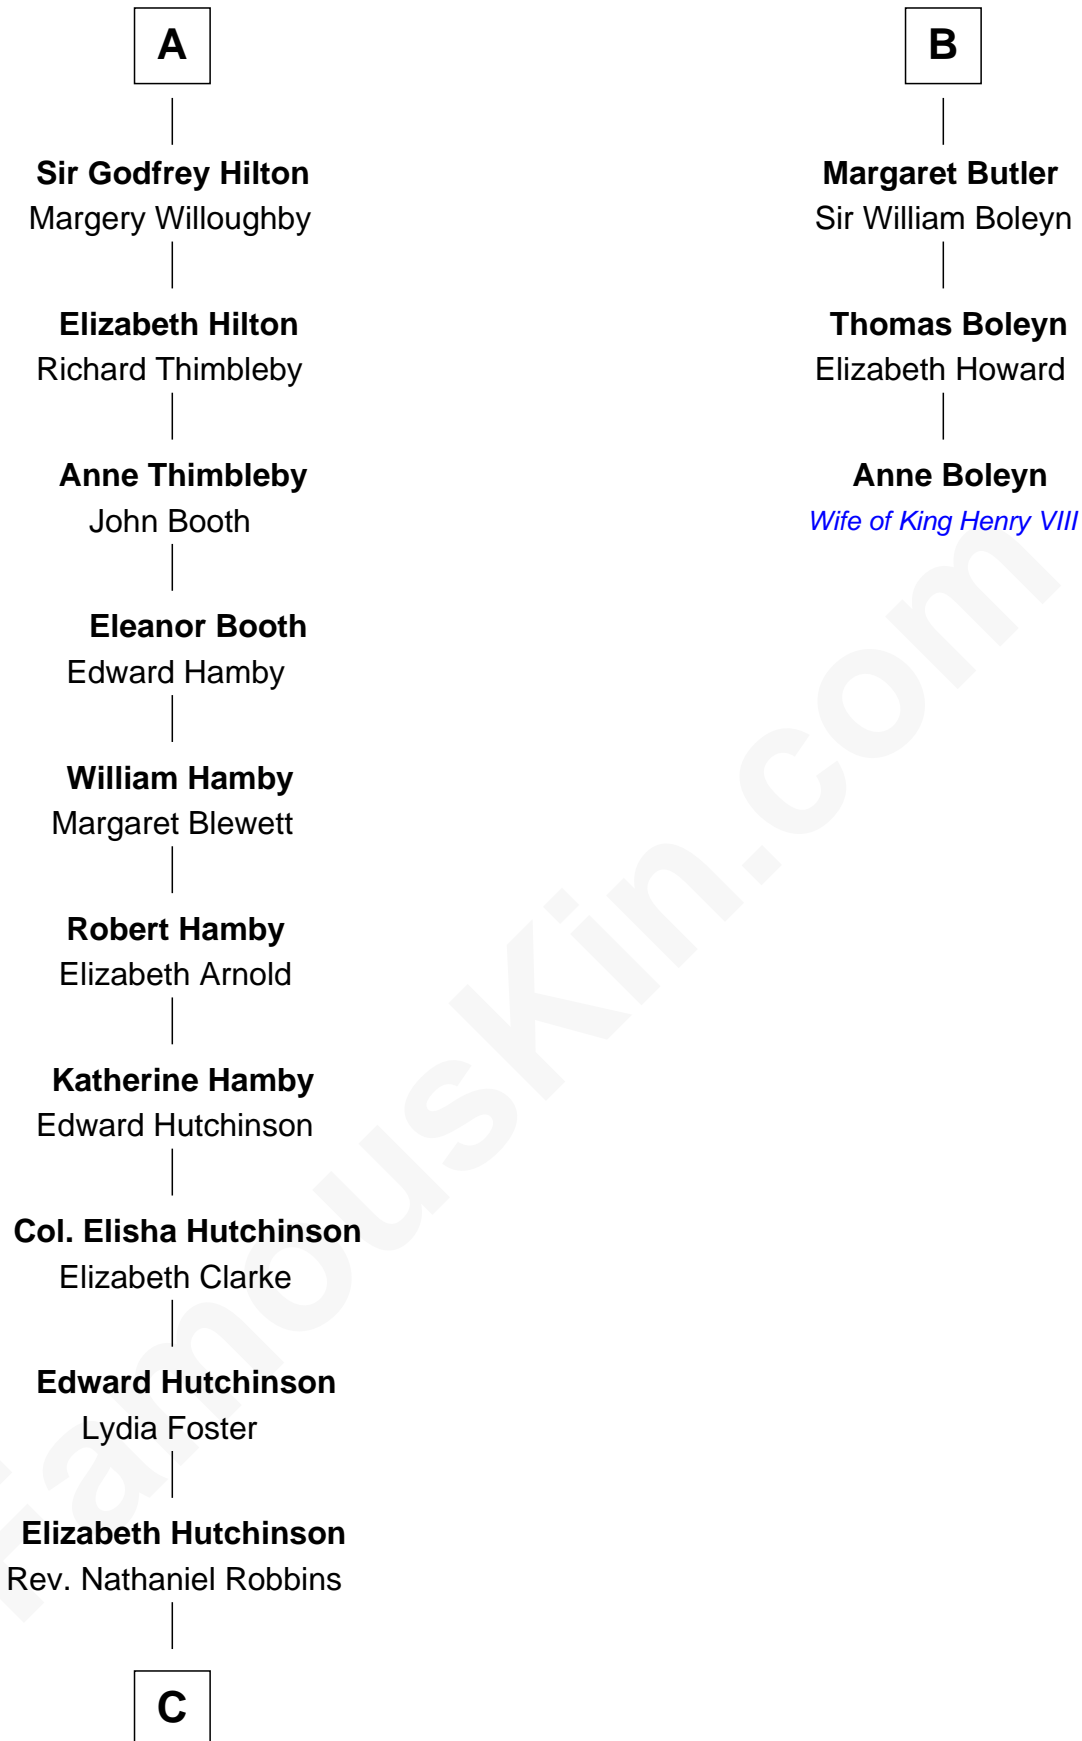

**FamousKin.com**  
**Relationship Chart of**  
**Franklin D. Roosevelt**  
*32nd U.S. President*

**9th cousin 12 times removed of**  
**Anne Boleyn**  
*2nd Wife of King Henry VIII*

**C**

Edward Hutchinson Robbins

Elizabeth Murray

Anne Jean Robbins

Judge Joseph Lyman

Catharine Robbins Lyman

Warren Delano

Sara Delano

James Roosevelt

Franklin D. Roosevelt