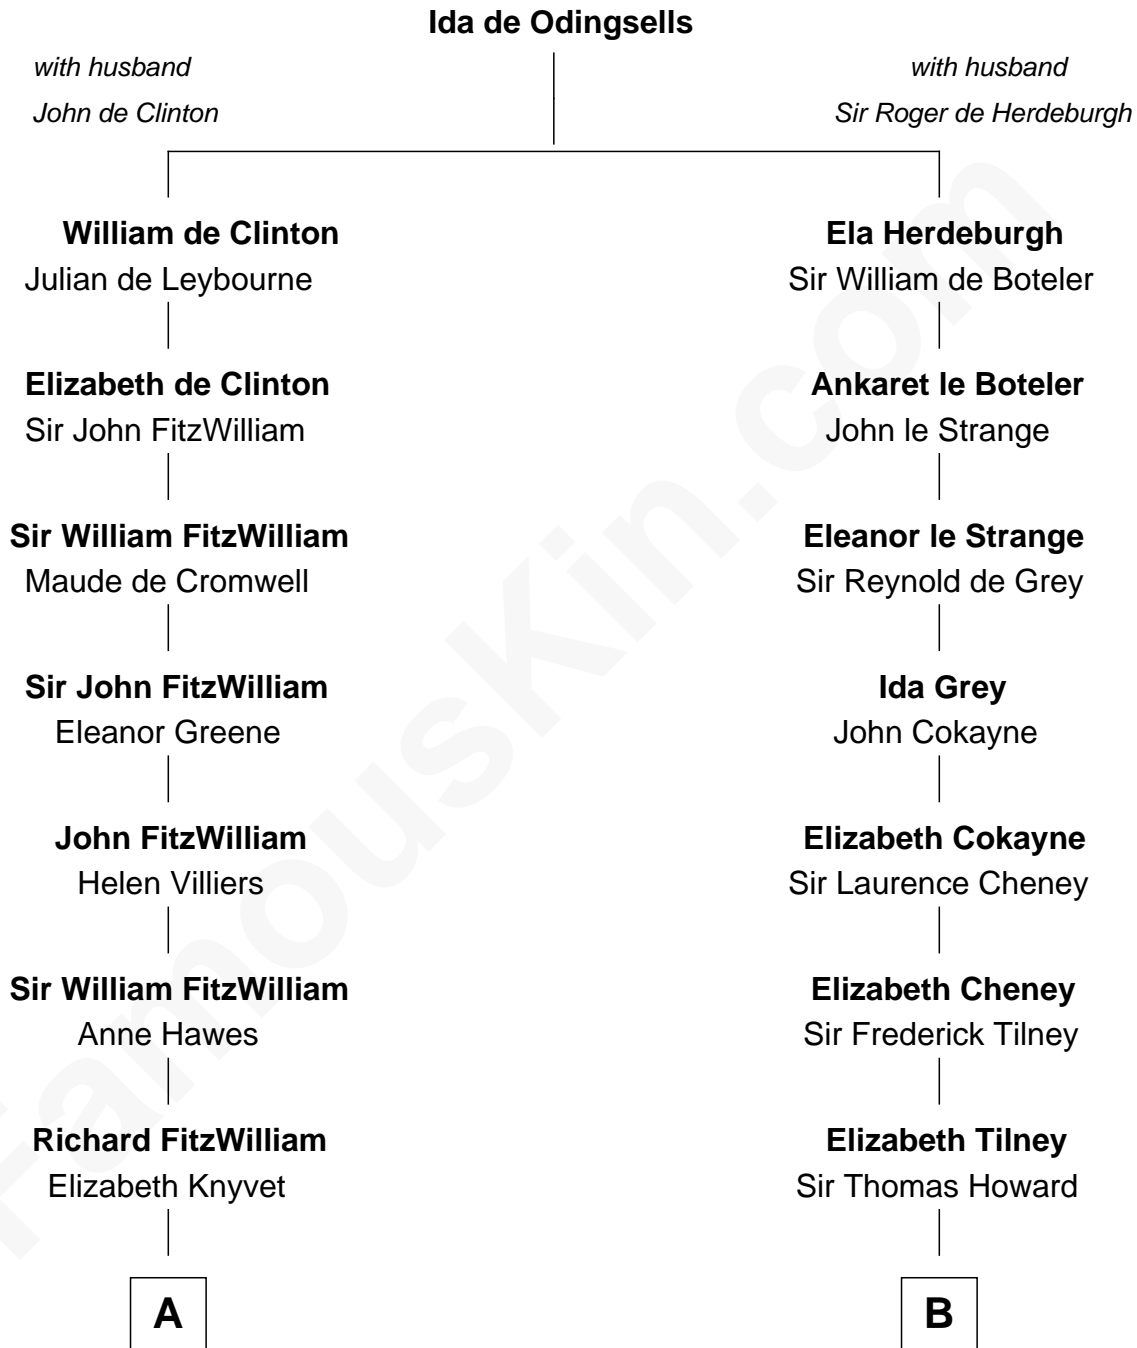

FamousKin.com
Relationship Chart of
Franklin D. Roosevelt
32nd U.S. President

8th cousin 10 times removed of

Anne Boleyn
2nd Wife of King Henry VIII

C

James Roosevelt

Sara Delano

Franklin D. Roosevelt

32nd U.S. President

FamousKin.com