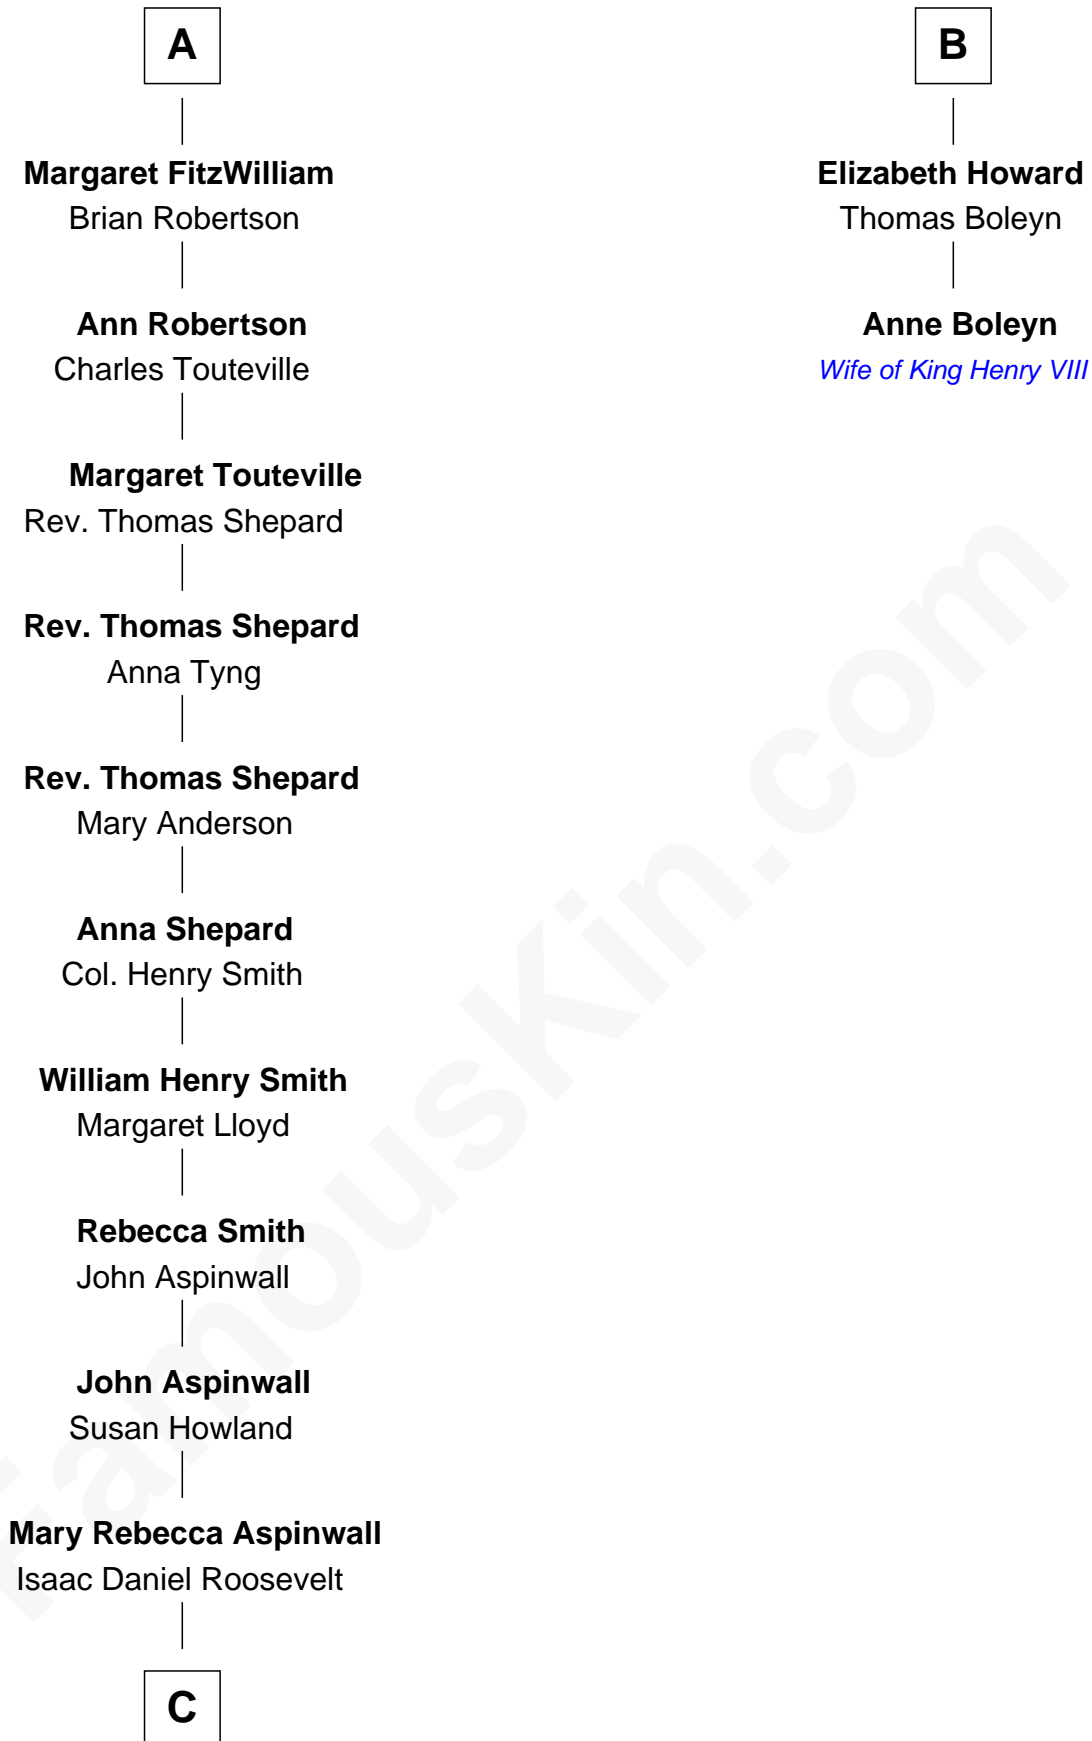

FamousKin.com
Relationship Chart of
Franklin D. Roosevelt
32nd U.S. President

8th cousin 10 times removed of

Anne Boleyn
2nd Wife of King Henry VIII

C

James Roosevelt

Sara Delano

Franklin D. Roosevelt

32nd U.S. President

FamousKin.com