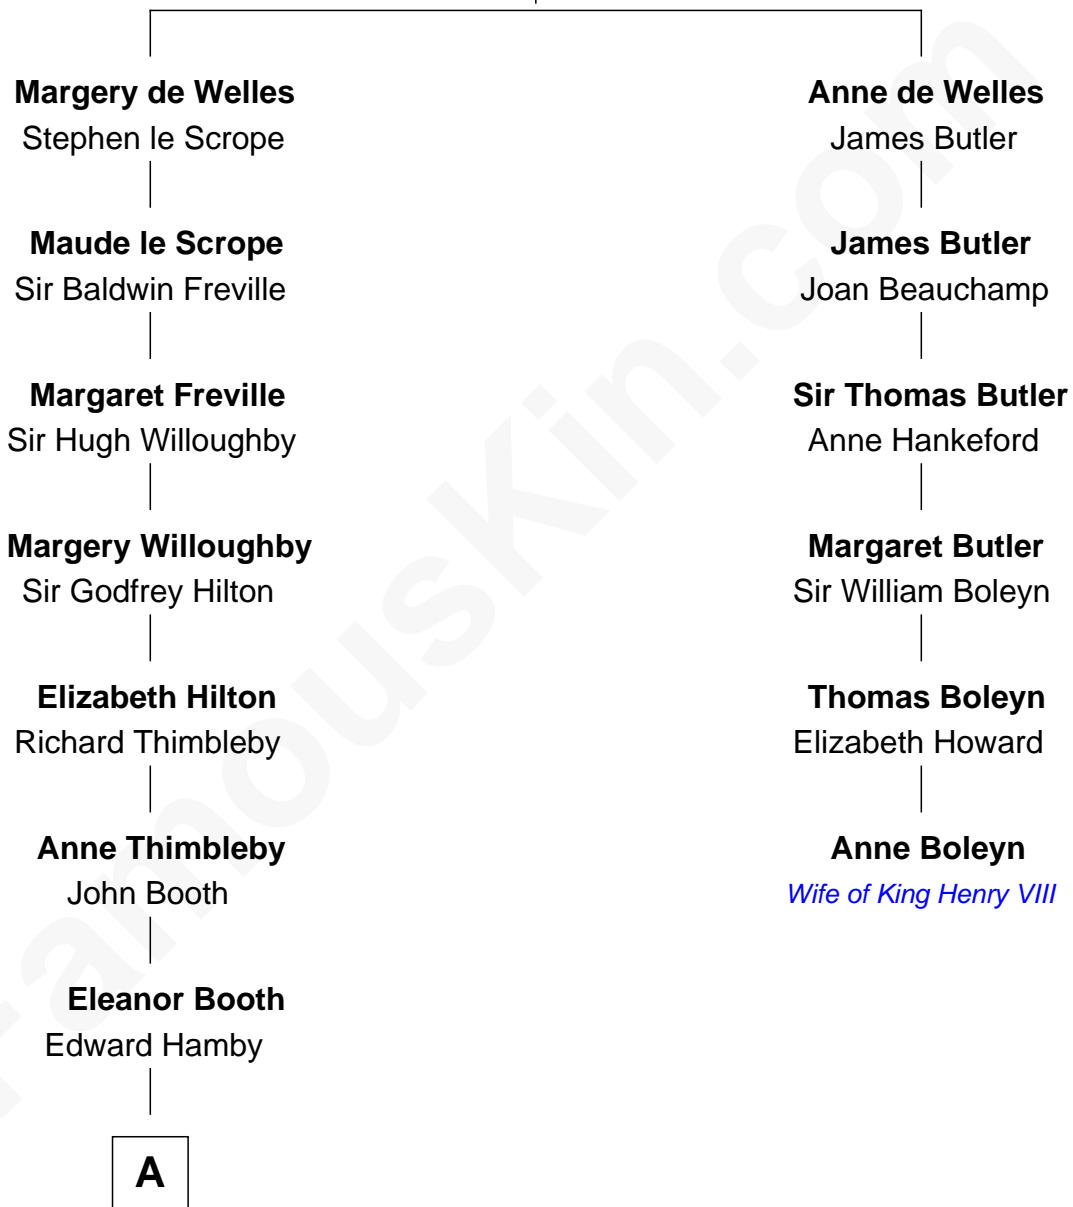

FamousKin.com
Relationship Chart of
Franklin D. Roosevelt
32nd U.S. President

5th cousin 12 times removed of

Anne Boleyn
2nd Wife of King Henry VIII

John de Welles
 Maud de Roos

A

William Hamby
Margaret Blewett

Robert Hamby
Elizabeth Arnold

Katherine Hamby
Edward Hutchinson

Col. Elisha Hutchinson
Elizabeth Clarke

Edward Hutchinson
Lydia Foster

Elizabeth Hutchinson
Rev. Nathaniel Robbins

Edward Hutchinson Robbins
Elizabeth Murray